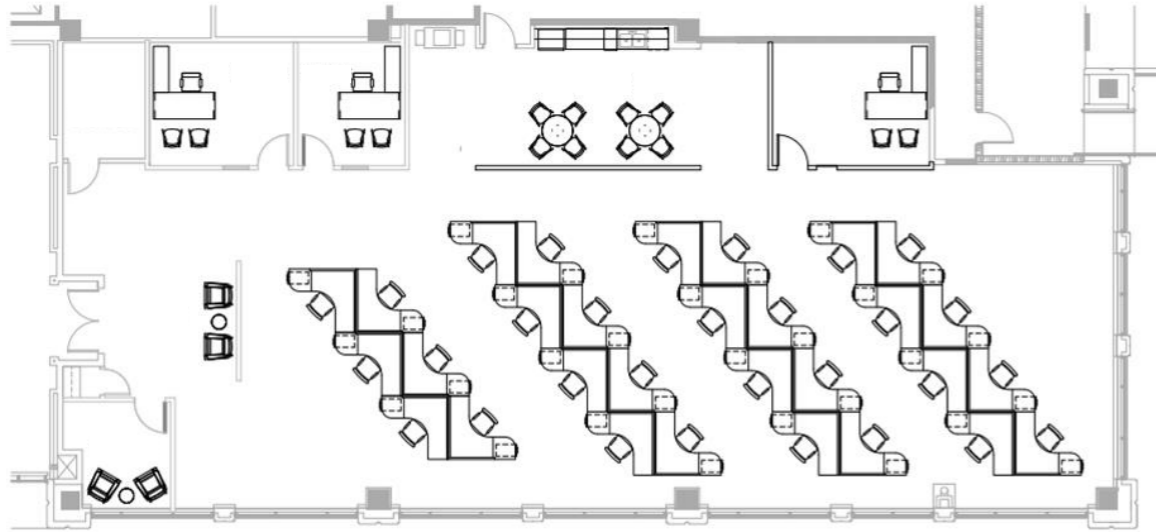

6840 Carothers Pkwy, Suite 150

FRANKLIN, TN 37067 ● FOR SUBLEASE: 5,188 SF

Property Overview

6840 CAROTHERS PKWY, SUITE 150 FRANKLIN, TN 37067

FOR SUBLEASE | 5,188 SF

[TAKE A VIRTUAL TOUR](#)

- Located on first floor directly off lobby
- Brand new buildout
- Window-lined space
- Flexible term and rate
- Furniture can be available
- Building is across the street from a brand new retail development
- Onsite fitness and conference rooms
- Amenity rich greenspace with outdoor meeting areas, hammock grove, playground, sports court (basketball and pickleball), grass lawn, and stage

6840 Carothers Pkwy, Suite 150

FRANKLIN, TN 37067 • FOR SUBLEASE: 5,188 SF

Emily Dicks

(615) 423-6807

edicks@sagemontre.com