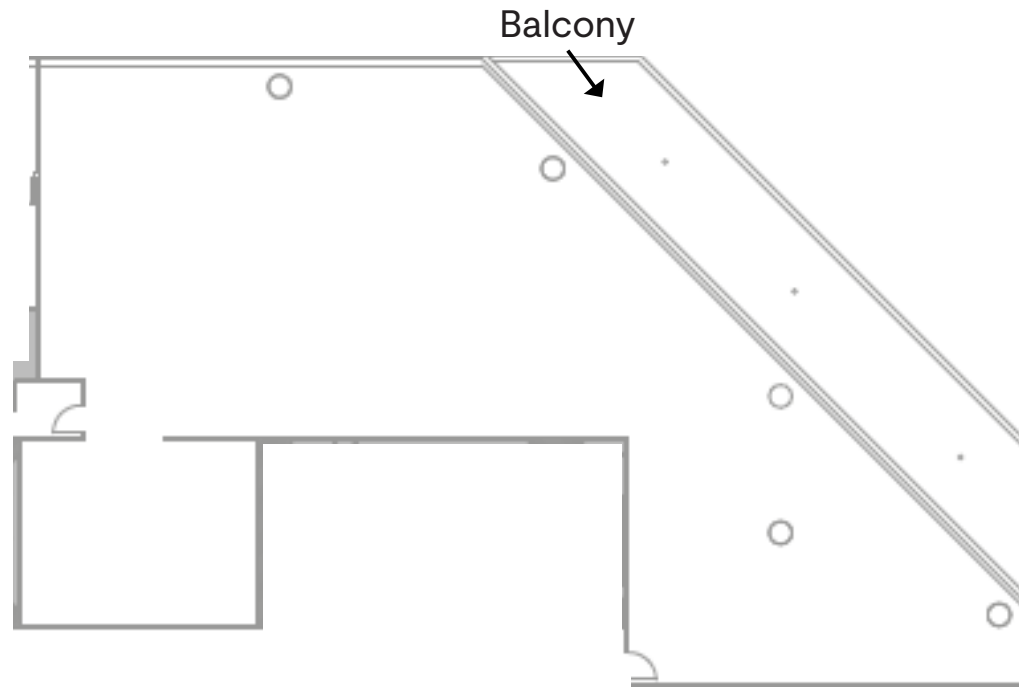

5|7|1|8

WESTHEIMER

Suite 1950

5,137 SF

PARKER BURKETT

713.407.8716

Parker.Burkett@transwestern.com

KATY GRAGG