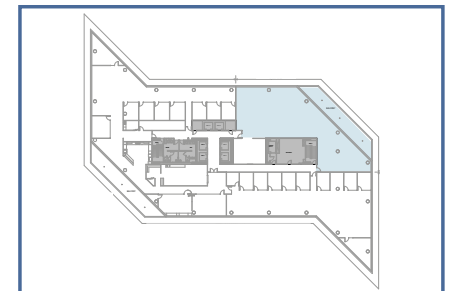

5|7|1|8

WESTHEIMER

Suite 1950

5,137 SF

PARKER BURKETT

713.407.8716

Parker.Burkett@transwestern.com

KATY GRAGG