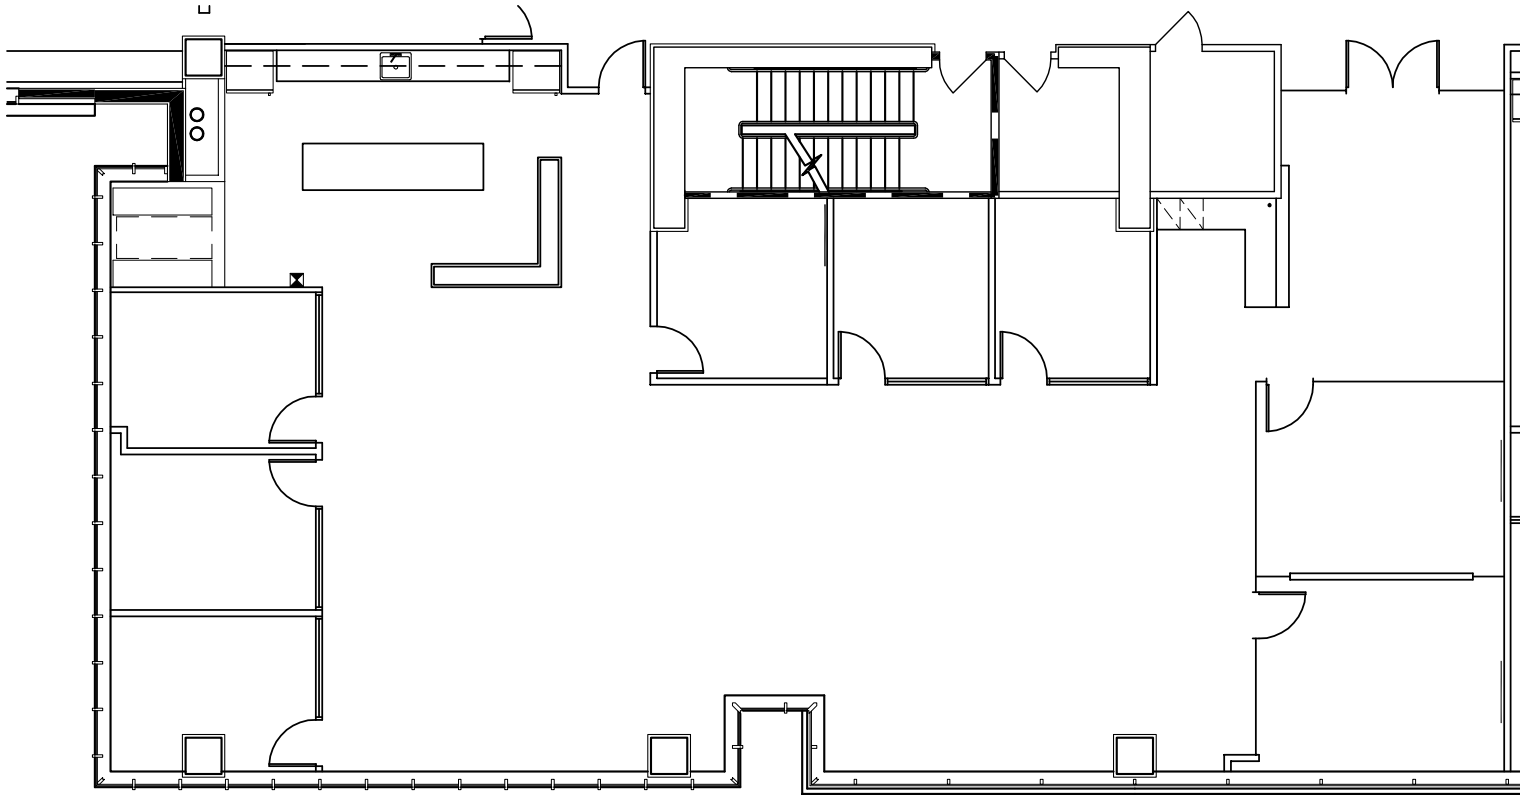

MAX

AT KIERLAND

16220 N SCOTTSDALE RD
SCOTTSDALE AZ 85254

SUITE 390 | ±4,372

NOT TO SCALE

NEWMARK

RFA
ASSET MANAGEMENT

PATRICK DEVINE
t 602-952-3859
patrick.devine@nrmk.com