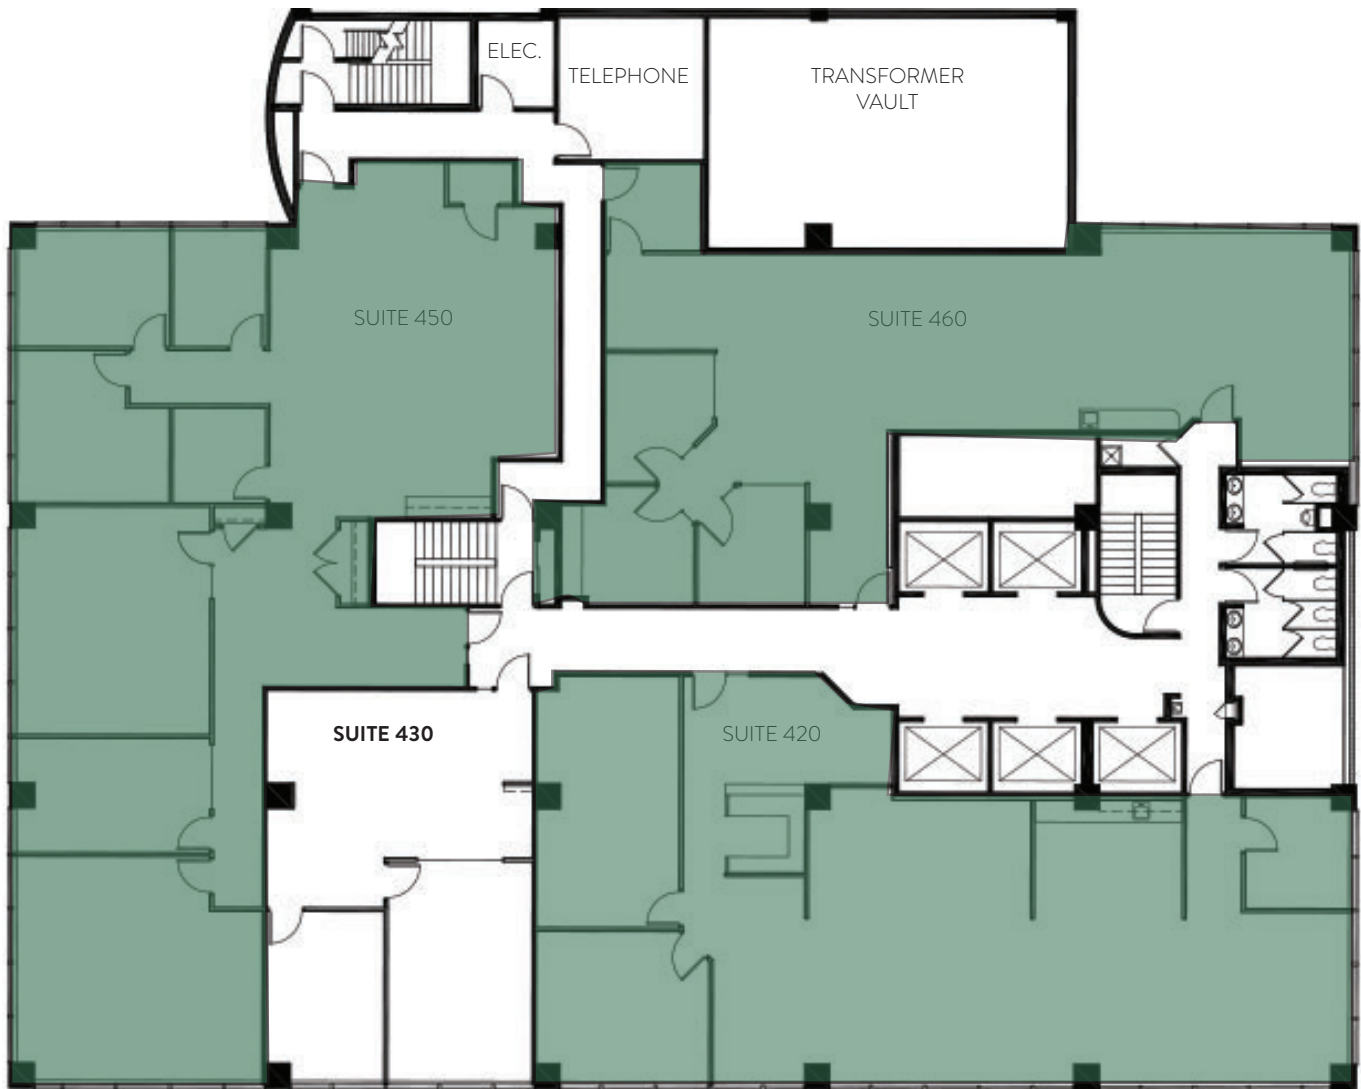

475 SEVENTEENTH STREET

FOR LEASE

SUITE 430 | 1,063 SF

For Leasing Information, Contact:

Peter Thomas

303.324.0677
pthomas@lpc.com

Andrew Piepgras

303.226.8209
apiepgras@lpc.com