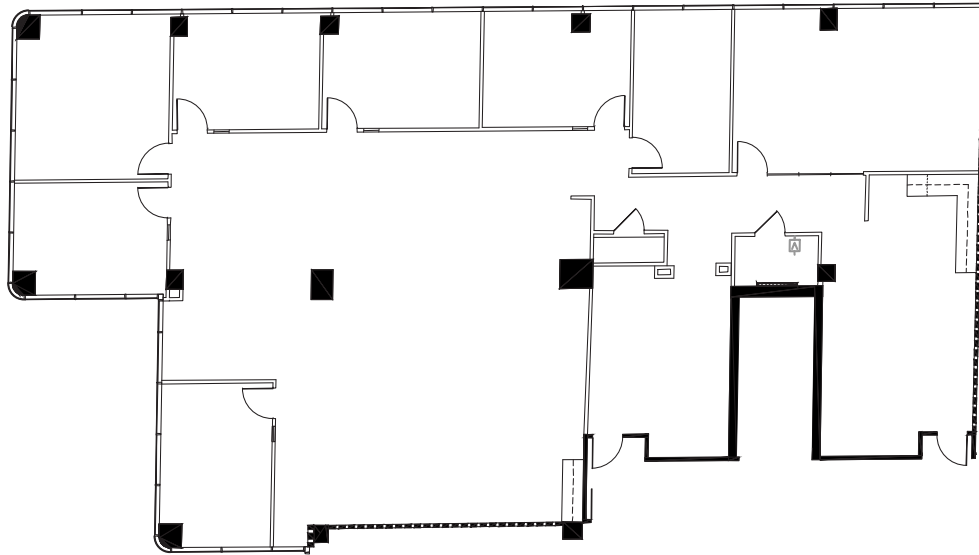

**FOR
LEASE**

**Suite 335
4,845 RSF**

Chris Wright
Executive Vice President
+ 1 214 217 1229
c.wright@colliers.com

Lily Jackson
Associate
+1 214 217 4920
lily.jackson@colliers.com

Jack Beare
Vice President
+ 1 214 217 4861
jack.beare@colliers.com

15400 KNOLL TRAIL DRIVE
DALLAS, TX 75248

knolltrailcrossing.com

CLICK HERE OR SCAN FOR

VIRTUAL

TOUR