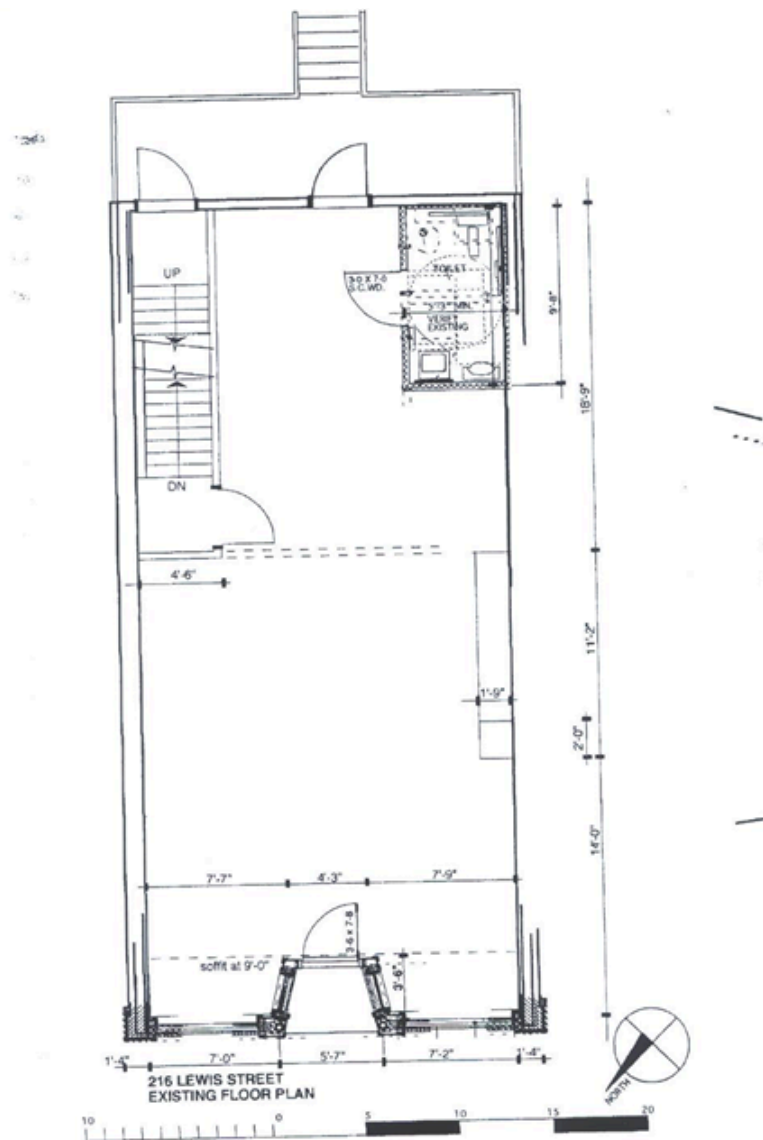

216 Lewis Ave

| 216 Lewis Ave S, Watertown MN 55388 |

Office/Retail For Lease

PRICING

\$1,750.00 a month

Plus Utilities

Property Features

- Available SF: 980 square feet
- Available now
- Full first floor suite
- Historic building located on main street in Watertown