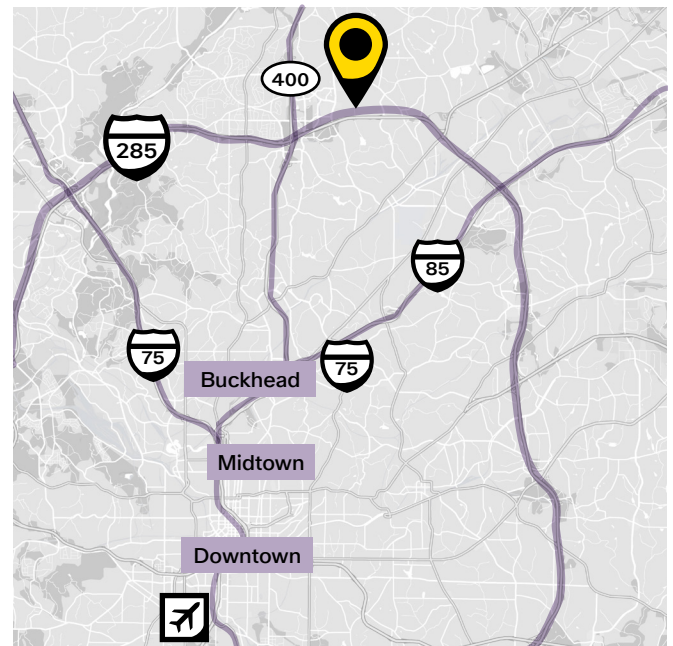

10 MW Data Center Available for Sale

40 PERIMETER CENTER

40 Perimeter Center East | Atlanta, GA 30338

Lincoln

Lincoln Property Company
3340 Peachtree Road, NE
Suite 2550
Atlanta, GA 30326
www.lpc.com

40 PERIMETER CENTER

40 Perimeter Center East | Atlanta, GA

Data Center Available

This data center is ideally located in Atlanta's Central Perimeter market.

88,000 square foot Tier III data center for lease

The property boasts 10 MW of power available in 2024 with the potential to be expanded to 53 MW of total power through Georgia Power.

40 Perimeter Center provides tenants with the opportunity to occupy a strategically located state-of-the-art colocation facility, on a 12.76-acre parcel that can support future data center expansion and new development.

Central Perimeter Location

Lincoln

40 PERIMETER CENTER

40 Perimeter Center East | Atlanta, GA

Data Center Campus

Lincoln

40 PERIMETER CENTER

Building Specs