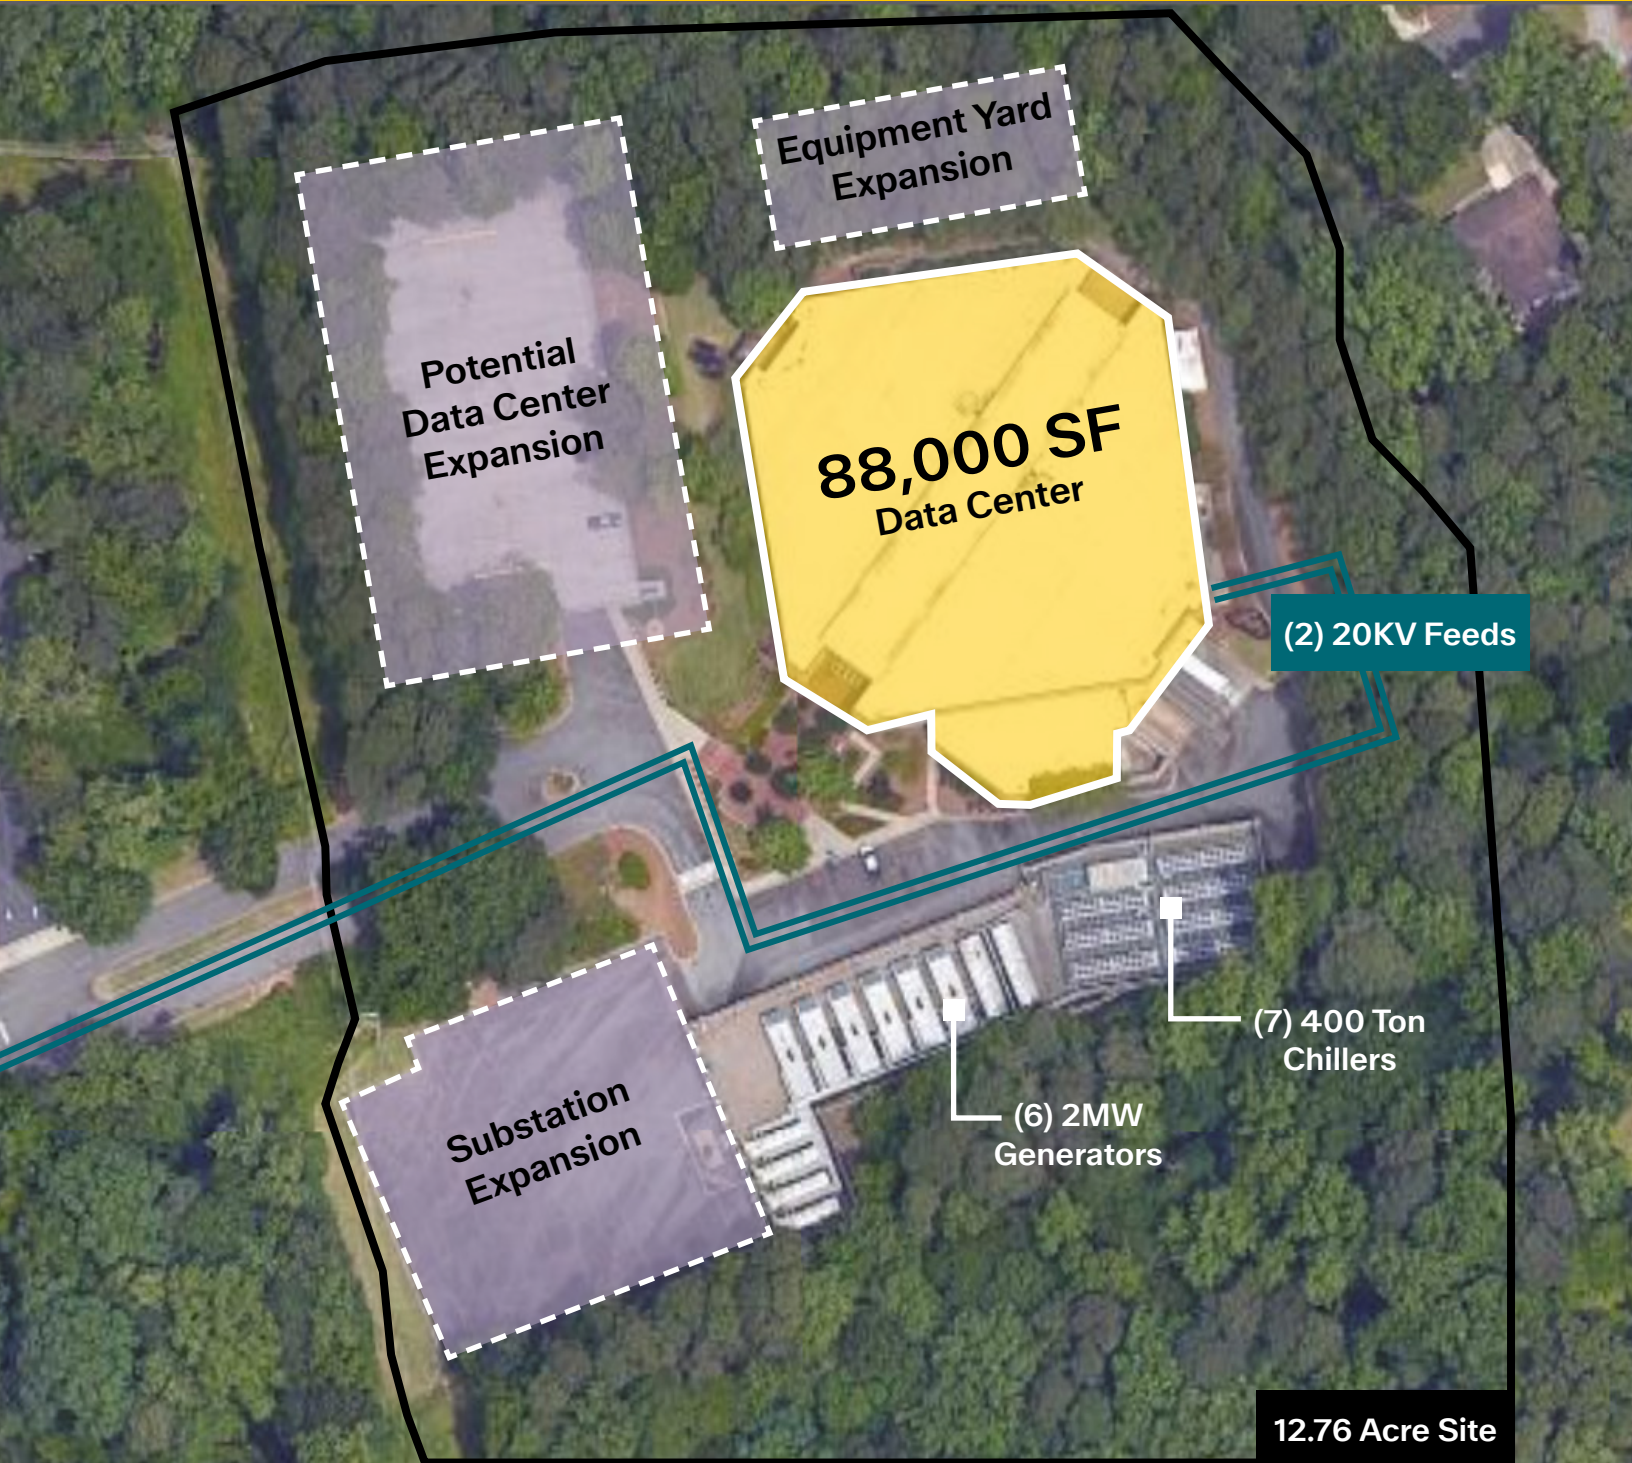

40 Perimeter Center East | Atlanta, GA

Data Center Available

This data center is ideally located in Atlanta's Central Perimeter market.

88,000 square foot Tier III data center for lease

The property boasts 10 MW of power available in 2024 with the potential to be expanded to 53 MW of total power through Georgia Power.

40 Perimeter Center provides tenants with the opportunity to occupy a strategically located state-of-the-art colocation facility, on a 12.76-acre parcel that can support future data center expansion and new development.

Central Perimeter Location

Lincoln

40 PERIMETER CENTER

40 Perimeter Center East | Atlanta, GA

Data Center Campus

Lincoln

40 PERIMETER CENTER

Building Specs

40 Perimeter Center East | Atlanta, GA

Total Available Square Footage

- 88,000 SF

Power

- There are two (2) 19.8KV power feeds from Georgia Power on a switched configuration between each respective substation power the facility. The feeds are fully redundant as either feed can fully support the facility the 19.8KV redundant transformers step down to 13.2KV, providing 10MVA of usable power.
- The electrical service to the site is via a primary 19.8KV feeder from Perimeter Center Substation. The secondary 19.8KV feeder is coming from their North Shallowford Substation.