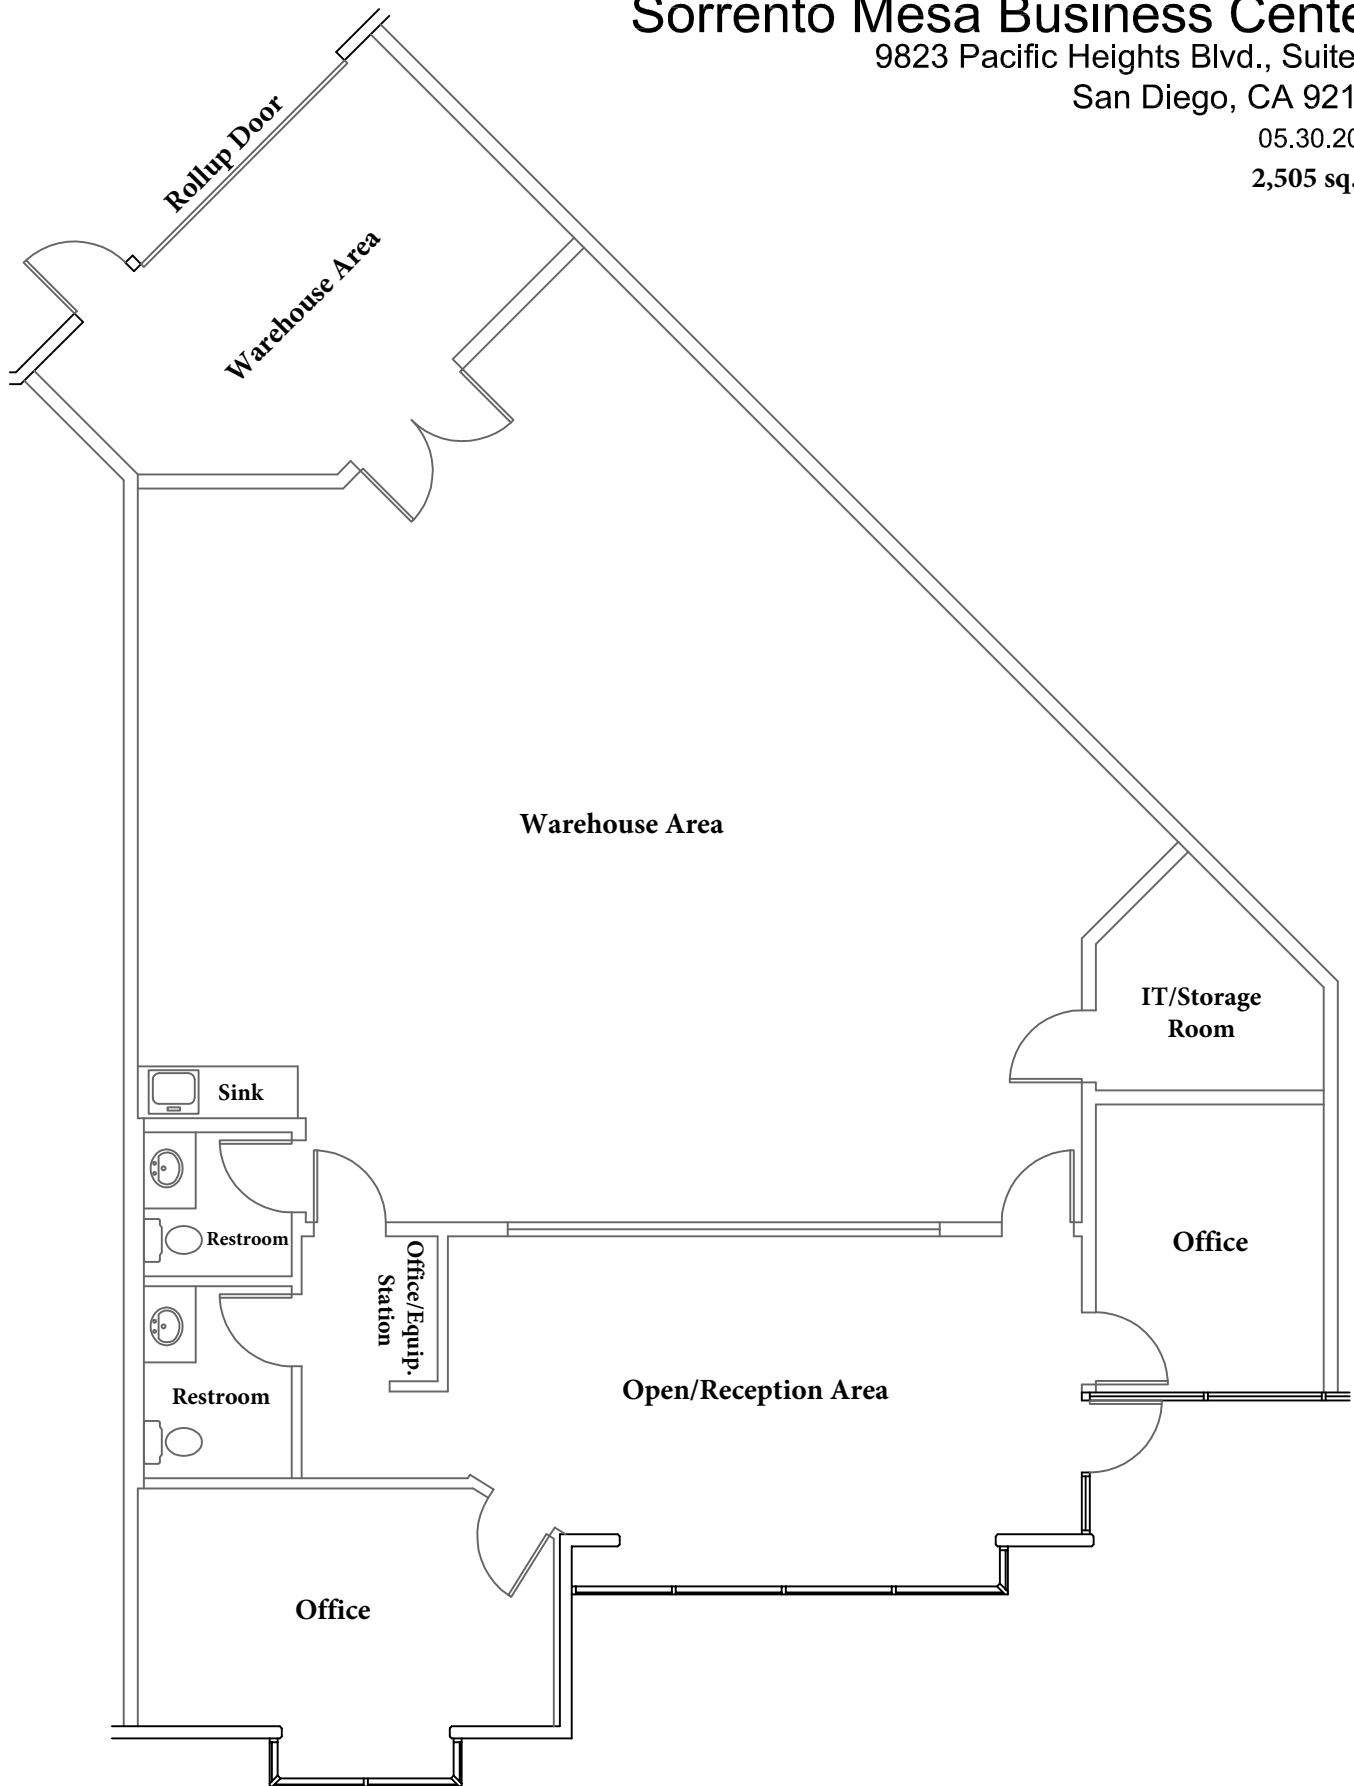

# Sorrento Mesa Business Center

9823 Pacific Heights Blvd., Suite H

San Diego, CA 92121

05.30.2012

2,505 sq. ft.

**AS BUILT PLAN**

SCALED TO FIT