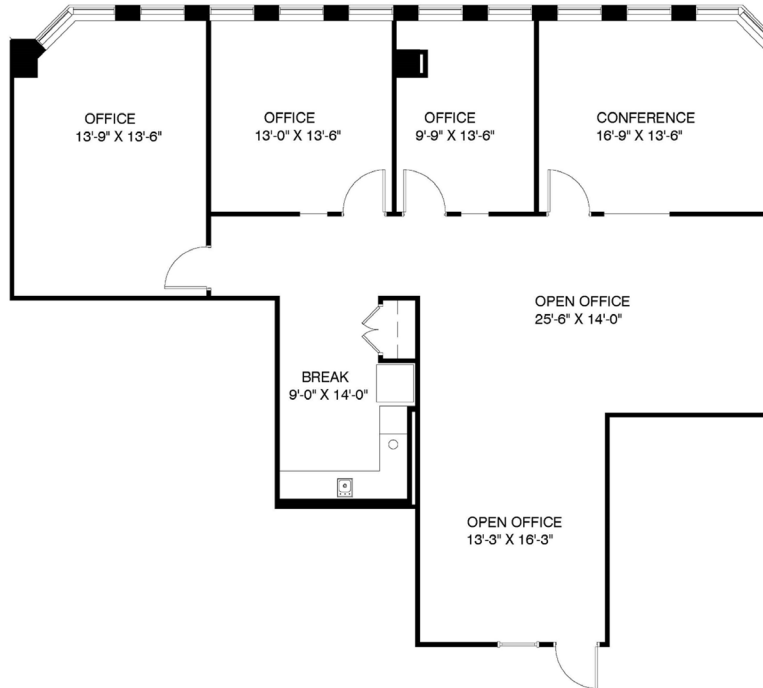

Suite 1405 / 2,017 RSF

THE LEASING TEAM

ELLIOT PRIEUR

eprieur@gaedeke.com
214.273.3333

BRODIE BURKE

bburke@gaedeke.com
214.273.3308

LEMMON