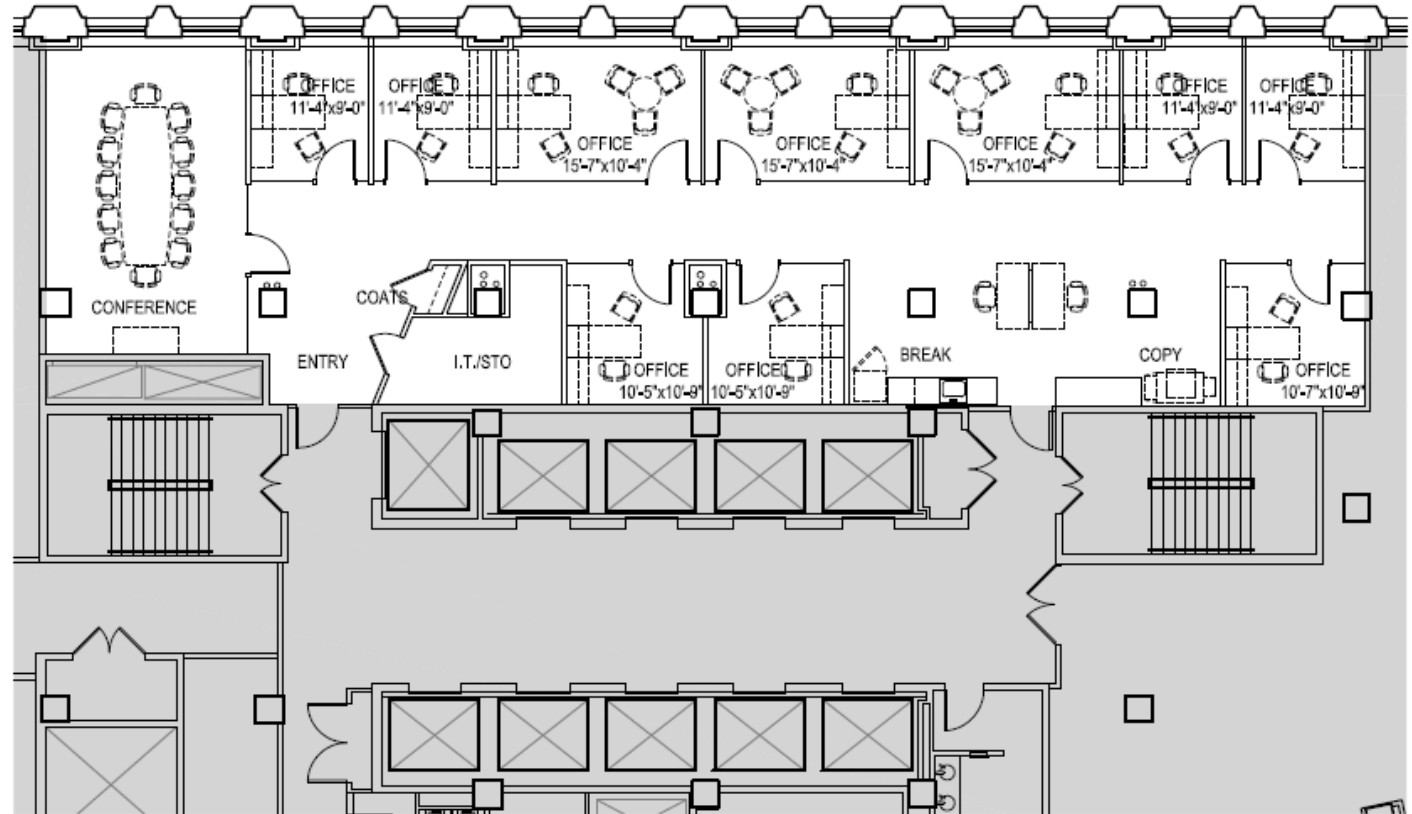

THE WRIGLEY BUILDING CHICAGO

SUITE N850 3,341 RSF

Workplace Summary:
10 private offices
2 workstations

Furniture for illustrative purposes

Erica Marshall
708.320.0226
erica.marshall@streamrealty.com

Katie Hull
312.900.0362
katie.hull@streamrealty.com