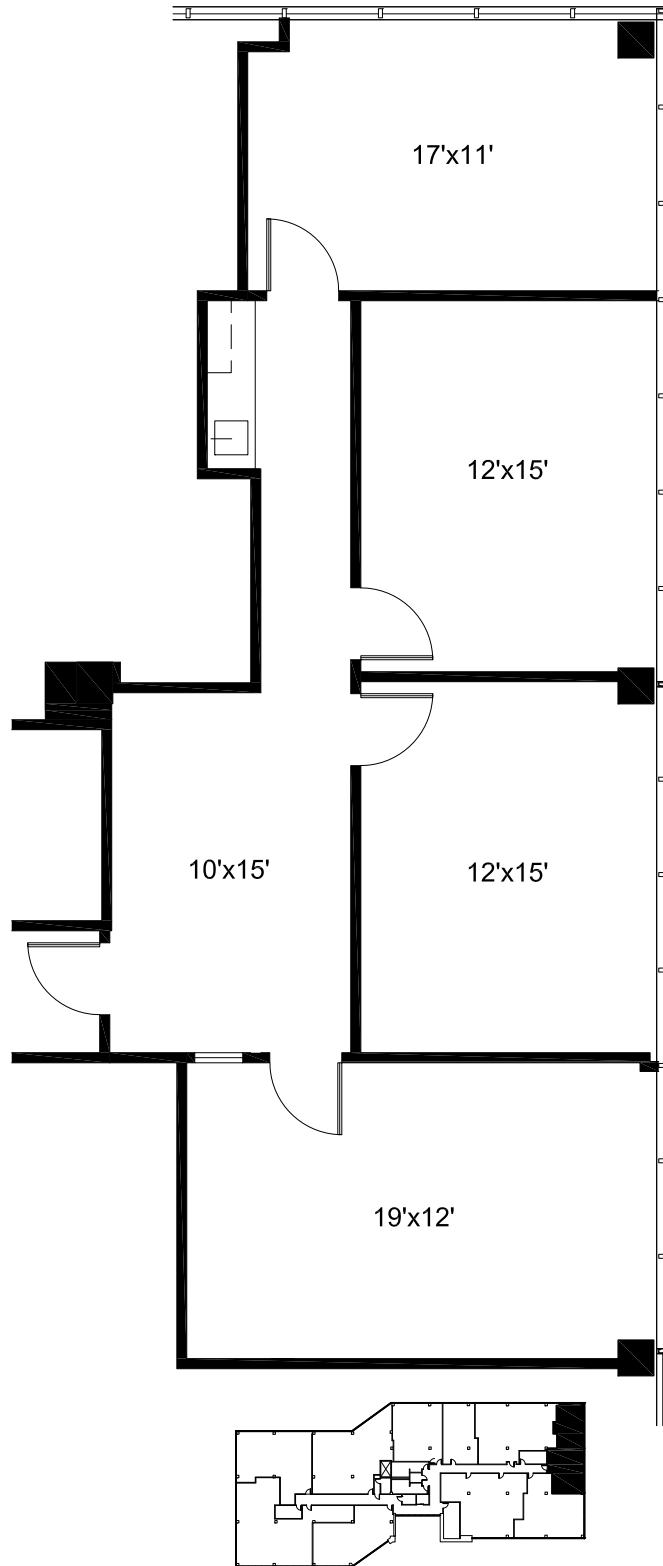

TWIN CENTRAL OFFICE BUILDING

1401 N. Central, Richardson, Texas

SUITE 375
1,296 RSF

3RD FLOOR

Scale: 1/8"=1'-0"

All dimensions and square footages are approximate.

February 9, 2026