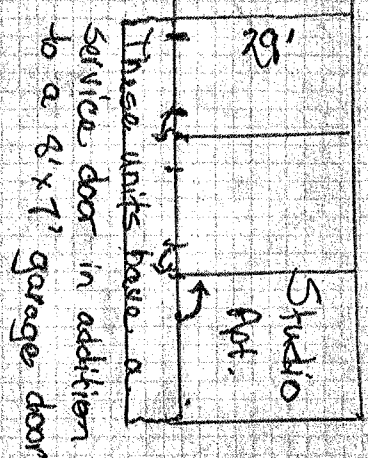

South Center Lake

Fence

3 Phase Electric studio is above office area

Apartment is above office same footprint of office  
2007 sq feet in this building

2944 sq feet in this building

Fence

Each of the 12 units have an overhead garage door to access the units.