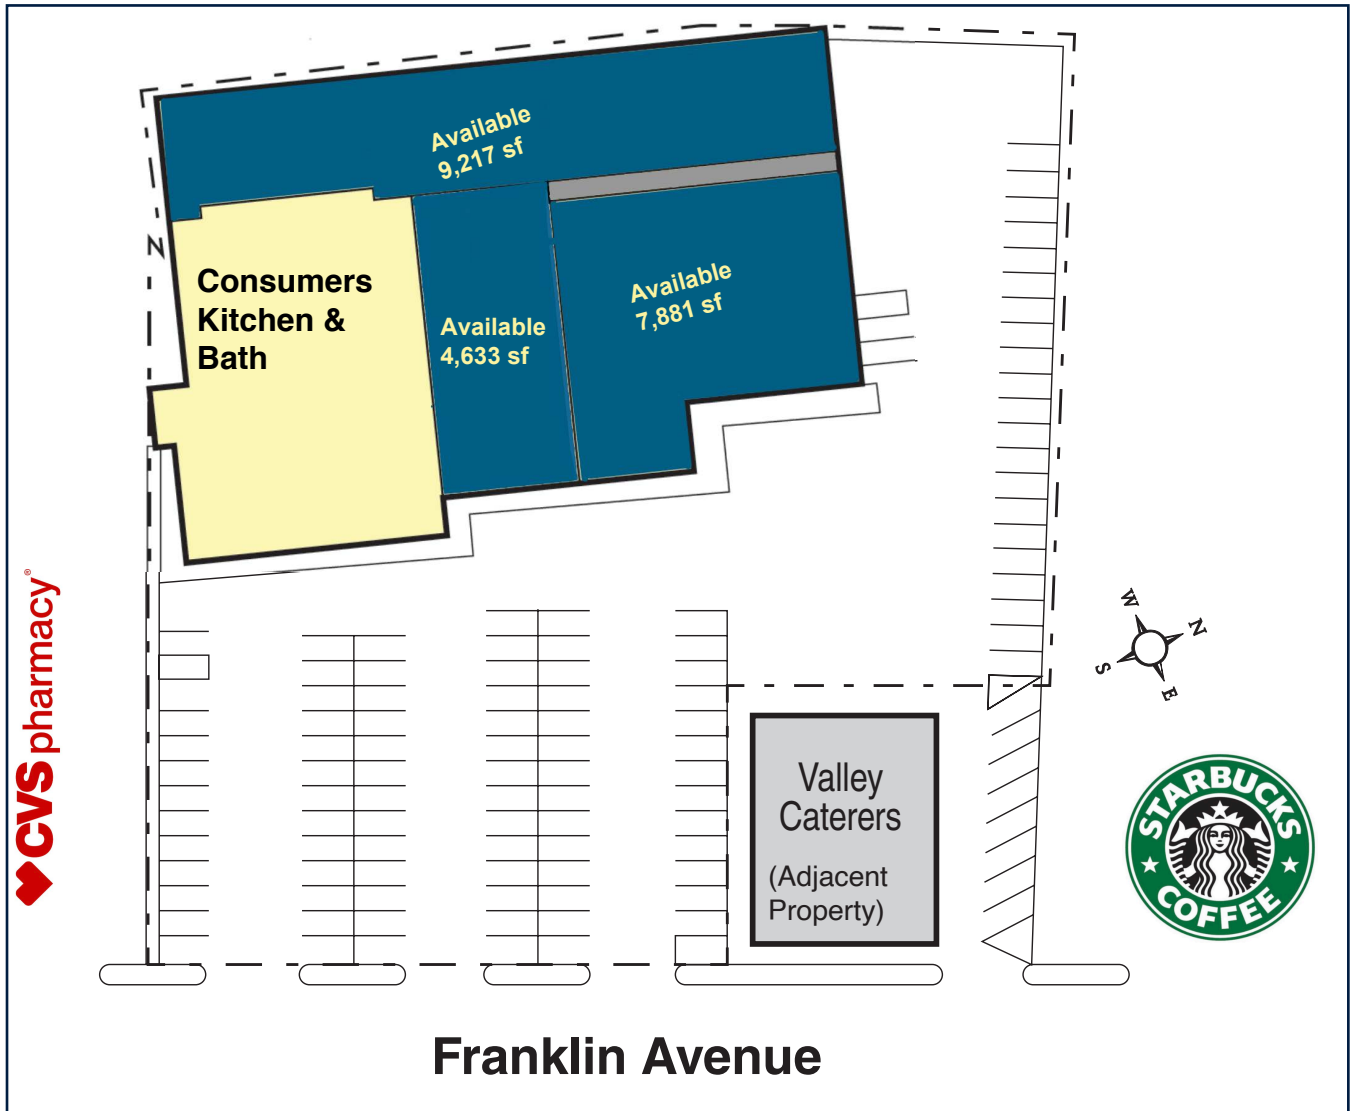

FRANKLIN PLAZA

FRANKLIN SQUARE, LI, (NASSAU COUNTY) NEW YORK

CONTACT: Andrew Aberham | T: 212-951-3833 | F: 212-545-1355 | aaberham@pihc.com

All areas and dimensions are approximate. This plan is intended for identification purposes only and is not to be deemed a representation by Landlord as to the accuracy or square footage.