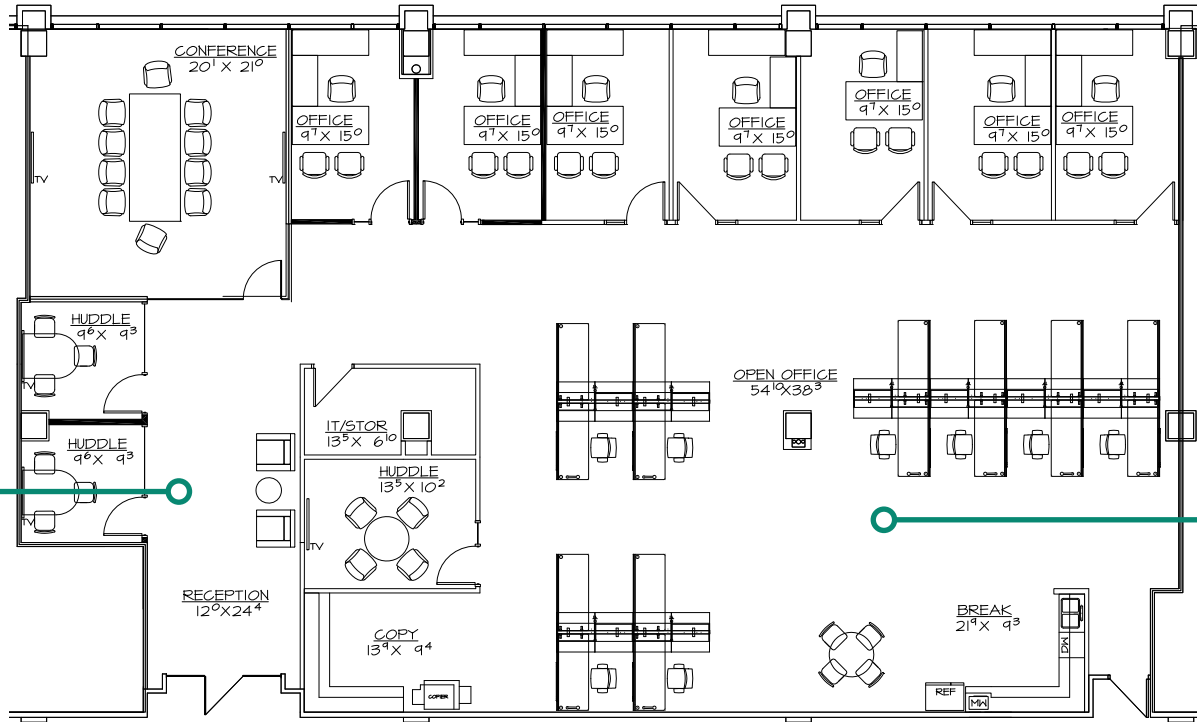

Suite 261 | ± 5,636 RSF

8800 N Gainey Center Dr, Scottsdale, AZ

GAINHEY RANCH
CORPORATE CENTER

SPEC SUITE

GAINHEY RANCH | BUILDING 8800

KEY MAP WEST WING - FLOOR 2

OWNED & MANAGED BY

OFFICE LEASING