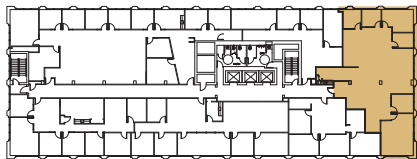

Bovet Office Centre

155 Bovet Rd, San Mateo, CA 94402

BOVET
OFFICE CENTRE

AVAILABILITIES

FLOOR 3 | ±3,030 s.f.

Suite 303

Available now

Floor Plan Key