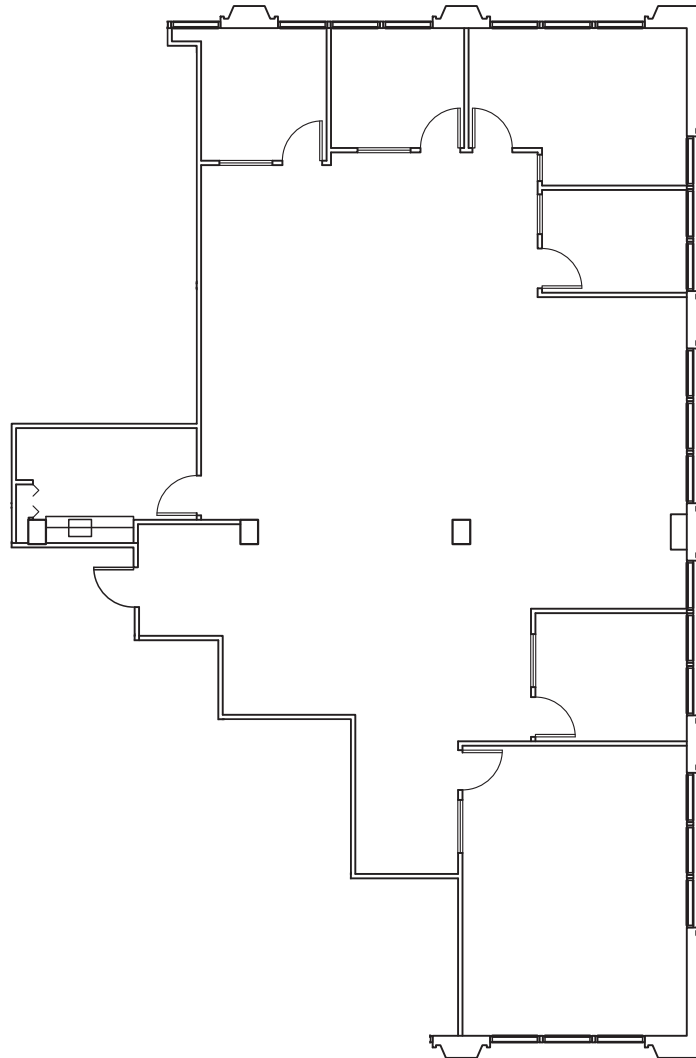

Bovet Office Centre

155 Bovet Rd, San Mateo, CA 94402

BOVET
OFFICE CENTRE

AVAILABILITIES

FLOOR 3 | ±3,030 s.f.

Suite 303

Available now

Floor Plan Key