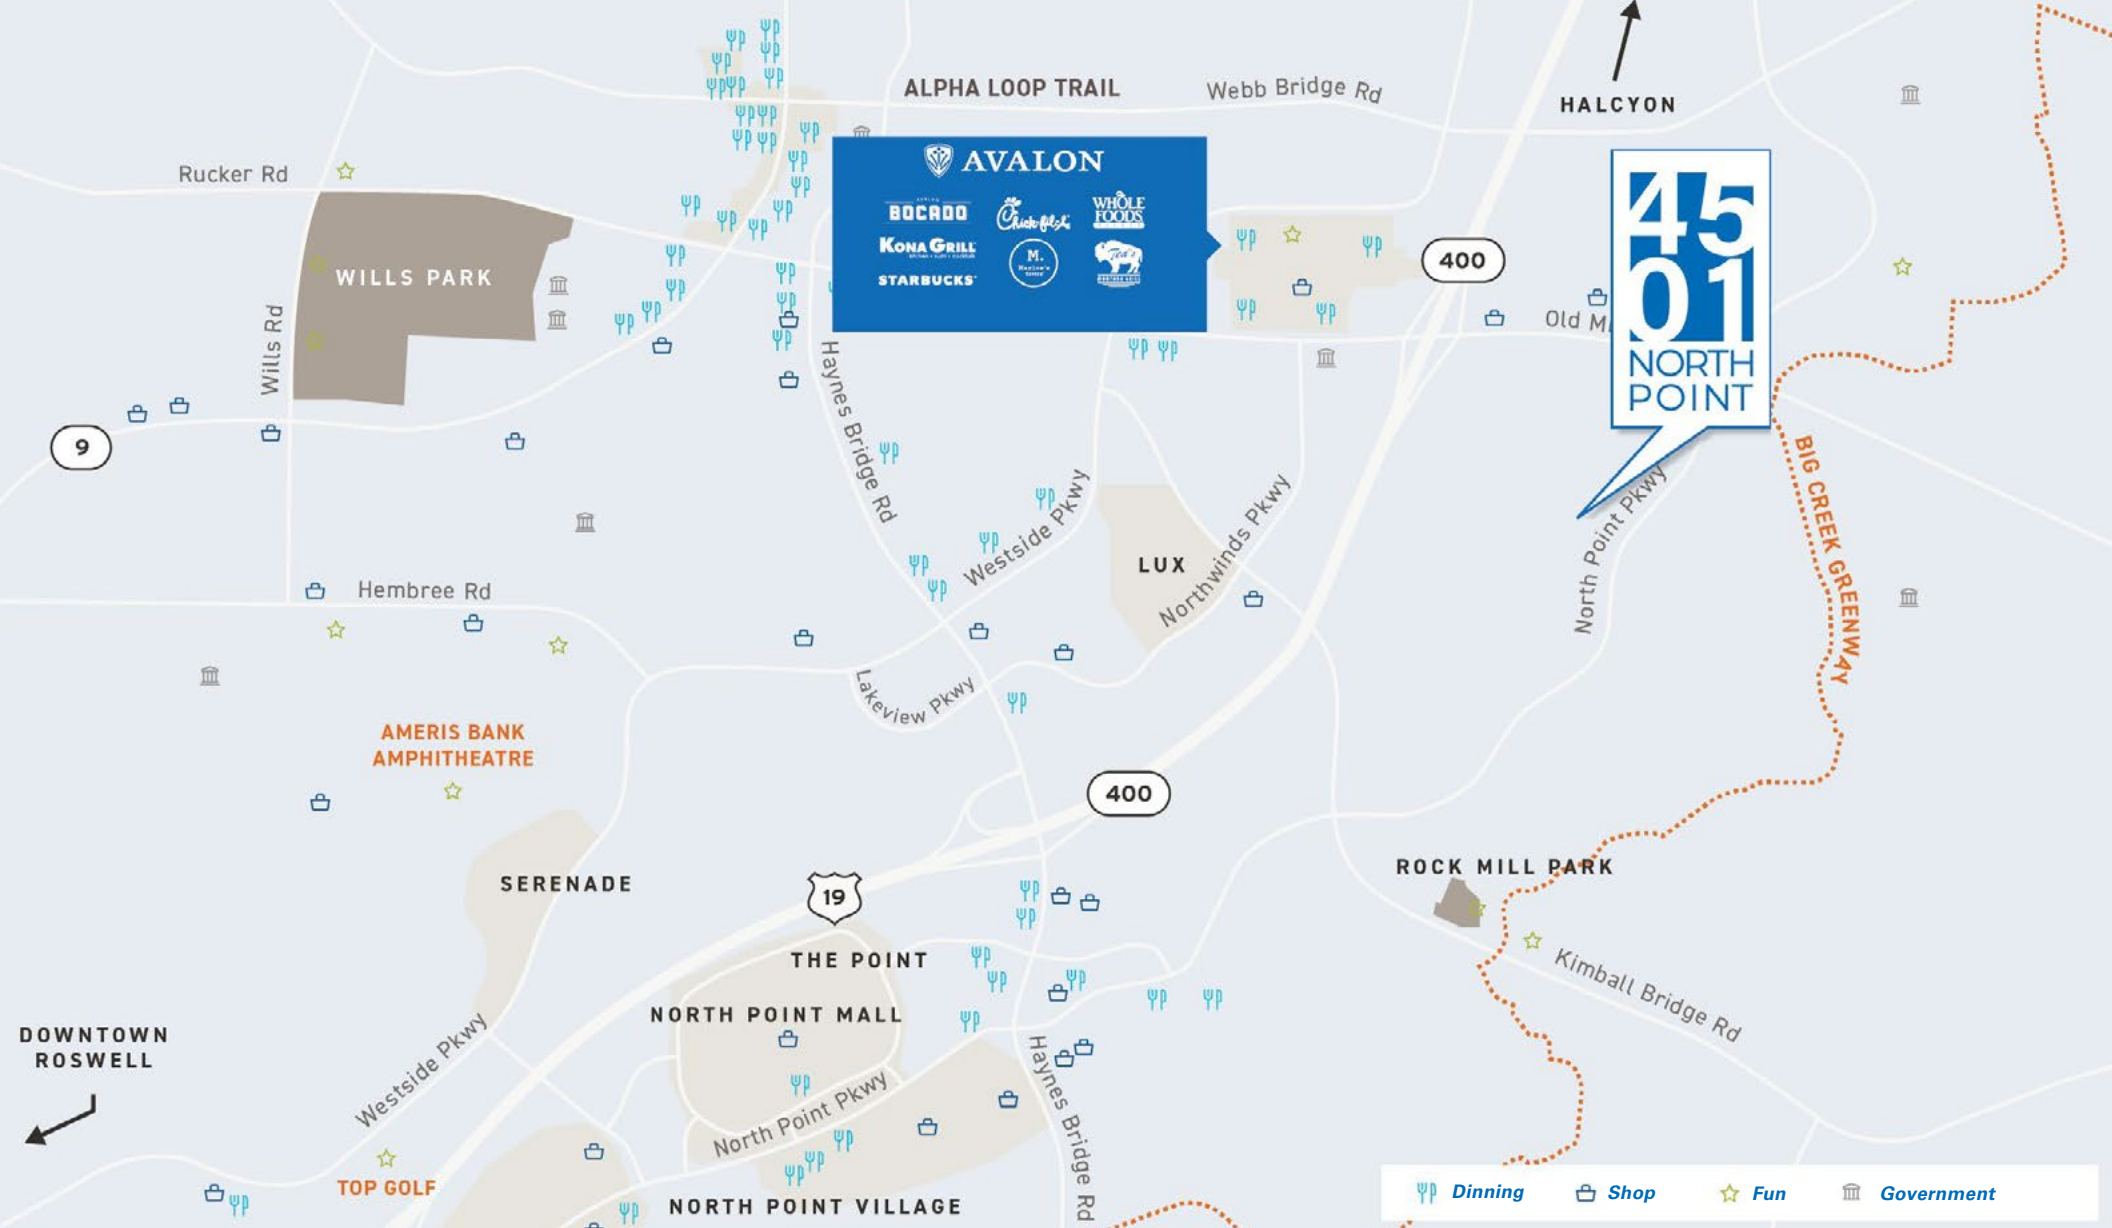

5 MINUTE DRIVE TO AVALON
& NORTH POINT MALL WITH
COUNTLESS AMENITIES

4.3/1000 PARKING RATIO

ACCESS TO
BIG CREEK GREENWAY

EFFICIENT
FLOOR PLATES

NEWLY RENOVATED
TENANT LOUNGE

NEWLY
RENOVATED LOBBY

AROUND TOWN

RESTAURANTS

1. Miller's Ale House
2. Brookwood Grill
3. Ruth's Chris Steakhouse
4. Olive Garden Italian Restaurant
5. South Main Kitchen
6. Express Burger & Mediterranean Grill
7. Flatlands Bourbon and Bayou
8. On the Border Mexican Grill & Cantina
9. El Porton Mexican Restaurant
10. Carson Kitchen
11. Brimstone Restaurant & Tavern
12. Altobeli's Restaurant & Piano Bar
13. Buca di Beppo Italian Restaurant
14. American Pasta Factory
15. Colletta
16. Southern Classic Foods
17. Monterrey Mexican Restaurant
18. El Potrillo Mexican Restaurant
19. Asian Kitchen
20. Taqueria Tsunami
21. Rays at Killer Creek
22. Thai Thai Restaurant
23. Bad Daddy's Burger Bar
24. DQ Grill & Chill Restaurant
25. Chilli's Grill & Bar
26. Ted's Montana Grill
27. Restaurant Holmes
28. Jaffa Restaurant Atl
29. Chick-Fil-A
30. Santino's Italian Restaurant & Pizzeria
31. Athens Greek Restaurant
32. China Garden Restaurant
33. Anna Lee's
34. P.F. Chang's
35. Tanaka Japanese Restaurant
36. Chef Wu
37. Taco Takeout
38. Ceviche Taqueria & Margarita Bar
39. Rio Balsas Taqueria
40. Rickshaw Thai Street Food
41. The Melting Pot
42. The Cheesecake Factory
43. Market Cocina
44. Pappadeaux Seafood Kitchen
45. Red Lobster
46. Senor Patron
47. Stoney River Steakhouse and Grill
48. Made Kitchen
49. JINYA Ramen Bar
50. CRU Food & Wine

4501
NORTH POINT

50+
RESTAURANTS

14+
HOTELS

12+
ENTERTAINMENT
ESTABLISHMENTS

Nearby Amenities
Hundreds of nearby amenities including restaurants, hotels, entertainment, including Avalon and North Point Mall within a 5 minute drive.