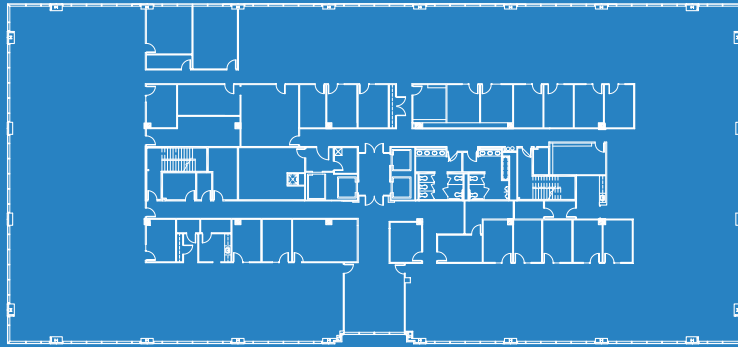

NEWLY RENOVATED LOBBY

AVAILABILITIES

SUITE 175

2,449 RSF

SUITE 250A

2,893 RSF

SUITE 250

6,140 RSF

AVAILABILITIES

4TH FLOOR

26,938 RSF

5TH FLOOR

26,156 RSF

BUILDING HIGHLIGHTS

NEWLY RENOVATED
CONFERENCE FACILITY

QUICK & EASY ACCESS
TO GA 400