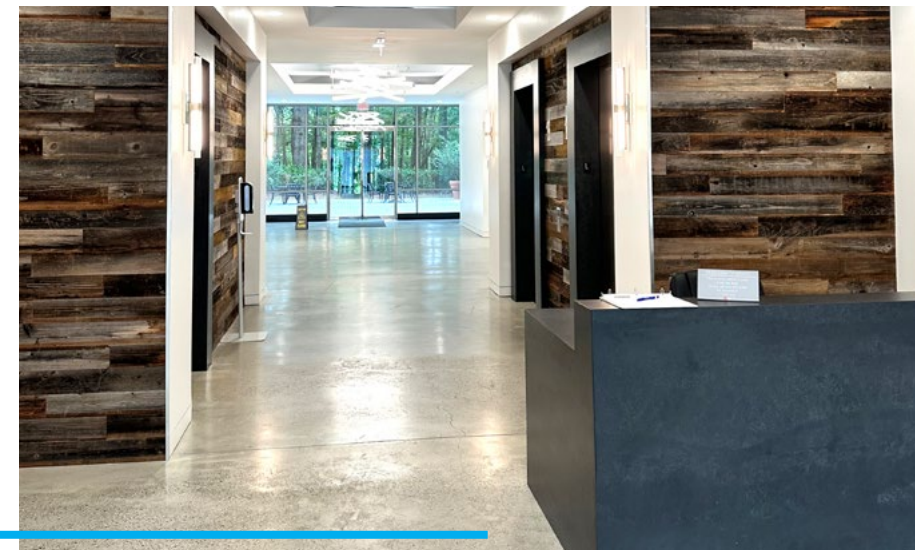

NEWLY RENOVATED LOBBY

AVAILABILITIES

SUITE 175

2,449 RSF

SUITE 250A

2,893 RSF

SUITE 250

6,140 RSF

AVAILABILITIES

4TH FLOOR

26,938 RSF

5TH FLOOR

26,156 RSF

BUILDING HIGHLIGHTS

NEWLY RENOVATED
CONFERENCE FACILITY

QUICK & EASY ACCESS
TO GA 400