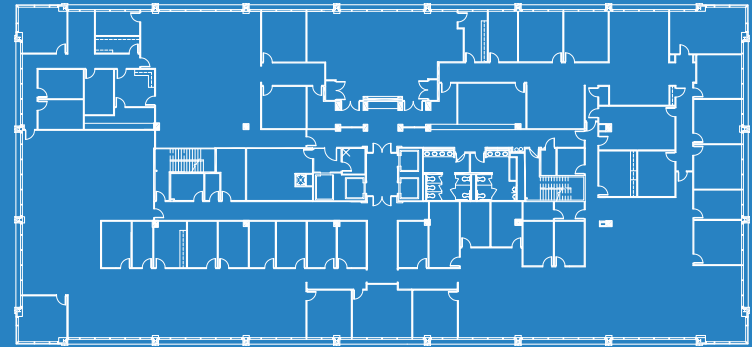

NEWLY RENOVATED LOBBY

AVAILABILITIES

SUITE 175

2,449 RSF

SUITE 250A

2,893 RSF

SUITE 250

6,140 RSF

AVAILABILITIES

4TH FLOOR

26,938 RSF

5TH FLOOR

26,156 RSF

BUILDING HIGHLIGHTS

NEWLY RENOVATED
CONFERENCE FACILITY

QUICK & EASY ACCESS
TO GA 400