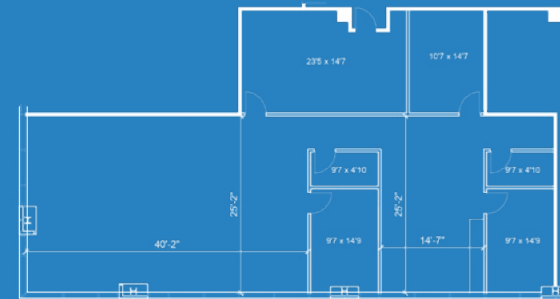

NEWLY RENOVATED LOBBY

AVAILABILITIES

SUITE 175

2,449 RSF

SUITE 250A

2,893 RSF

SUITE 250

6,140 RSF