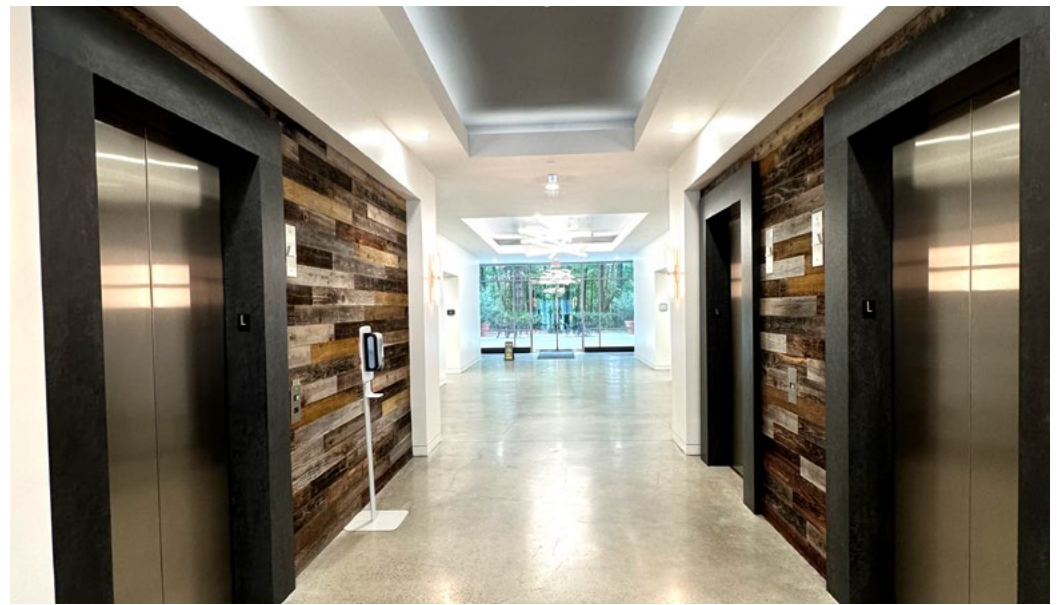

NEWLY RENOVATED LOBBY

AVAILABILITIES

SUITE 175

2,449 RSF

SUITE 250A

2,893 RSF

SUITE 250

6,140 RSF

AVAILABILITIES

4TH FLOOR

26,938 RSF

5TH FLOOR

26,156 RSF

BUILDING HIGHLIGHTS

NEWLY RENOVATED
CONFERENCE FACILITY

QUICK & EASY ACCESS
TO GA 400