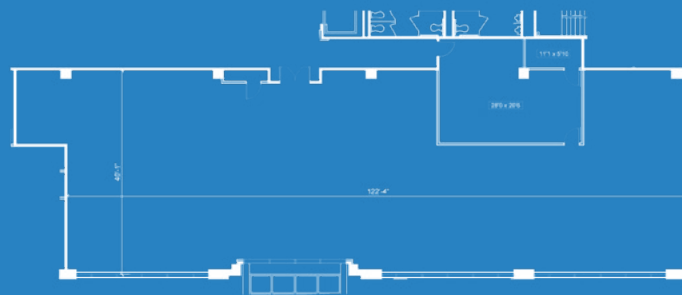

NEWLY RENOVATED LOBBY

AVAILABILITIES

SUITE 175

2,449 RSF

SUITE 250A

2,893 RSF

SUITE 250

6,140 RSF