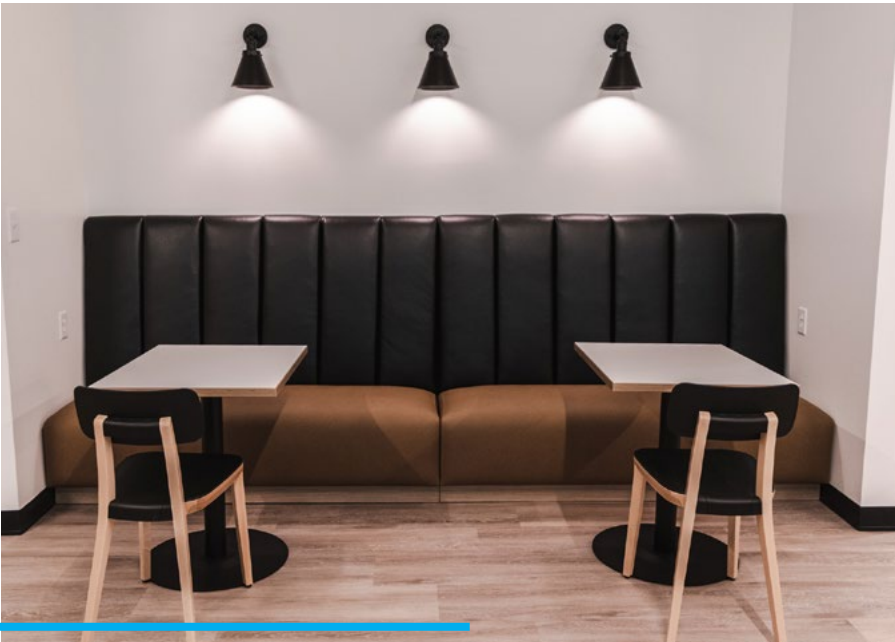

NEWLY RENOVATED LOBBY

AVAILABILITIES

SUITE 175

2,449 RSF

SUITE 250A

2,893 RSF

SUITE 250

6,140 RSF