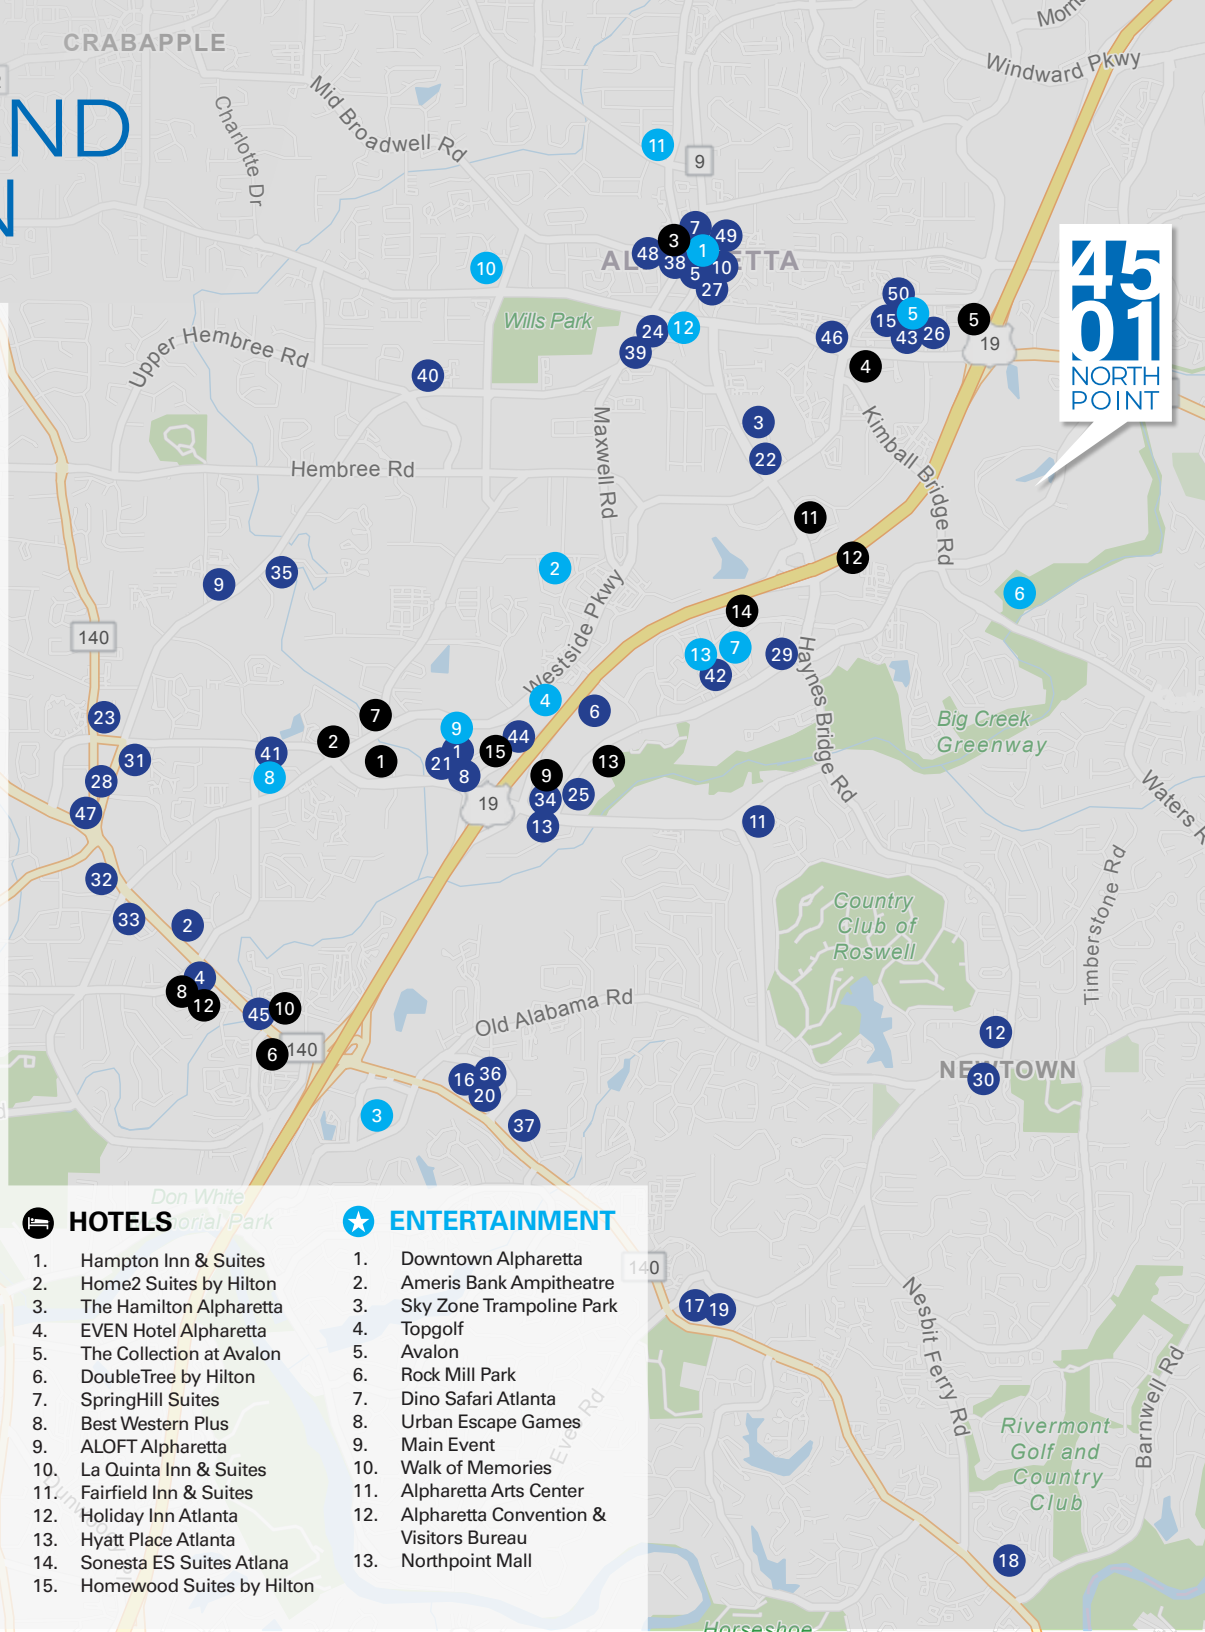

RESTAURANTS

1. Miller's Ale House
2. Brookwood Grill
3. Ruth's Chris Steakhouse
4. Olive Garden Italian Restaurant
5. South Main Kitchen
6. Express Burger & Mediterranean Grill
7. Flatlands Bourbon and Bayou
8. On the Border Mexican Grill & Cantina
9. El Porton Mexican Restaurant
10. Carson Kitchen
11. Brimstone Restaurant & Tavern
12. Altobeli's Restaurant & Piano Bar
13. Buca di Beppo Italian Restaurant
14. American Pasta Factory
15. Colletta
16. Southern Classic Foods
17. Monterrey Mexican Restaurant
18. El Potrillo Mexican Restaurant
19. Asian Kitchen
20. Taqueria Tsunami
21. Rays at Killer Creek
22. Thai Thai Restaurant
23. Bad Daddy's Burger Bar
24. DQ Grill & Chill Restaurant
25. Chilli's Grill & Bar
26. Ted's Montana Grill
27. Restaurant Holmes
28. Jaffa Restaurant Atl
29. Chick-Fil-A
30. Santino's Italian Restaurant & Pizzeria
31. Athens Greek Restaurant
32. China Garden Restaurant
33. Anna Lee's
34. P.F. Chang's
35. Tanaka Japanese Restaurant
36. Chef Wu
37. Taco Takeout
38. Ceviche Taqueria & Margarita Bar
39. Rio Balsas Taqueria
40. Rickshaw Thai Street Food
41. The Melting Pot
42. The Cheesecake Factory
43. Market Cocina
44. Pappadeaux Seafood Kitchen
45. Red Lobster
46. Senor Patron
47. Stoney River Steakhouse and Grill
48. Made Kitchen
49. JINYA Ramen Bar
50. CRU Food & Wine

HOTELS

1. Hampton Inn & Suites
2. Home2 Suites by Hilton
3. The Hamilton Alpharetta
4. EVEN Hotel Alpharetta
5. The Collection at Avalon
6. DoubleTree by Hilton
7. SpringHill Suites
8. Best Western Plus
9. ALOFT Alpharetta
10. La Quinta Inn & Suites
11. Fairfield Inn & Suites
12. Holiday Inn Atlanta
13. Hyatt Place Atlanta
14. Sonesta ES Suites Atlanta
15. Homewood Suites by Hilton

4501
NORTH POINT

50+
RESTAURANTS

14+
HOTELS

12+
ENTERTAINMENT
ESTABLISHMENTS

Nearby Amenities
Hundreds of nearby amenities including restaurants, hotels, entertainment, including Avalon and North Point Mall within a 5 minute drive.