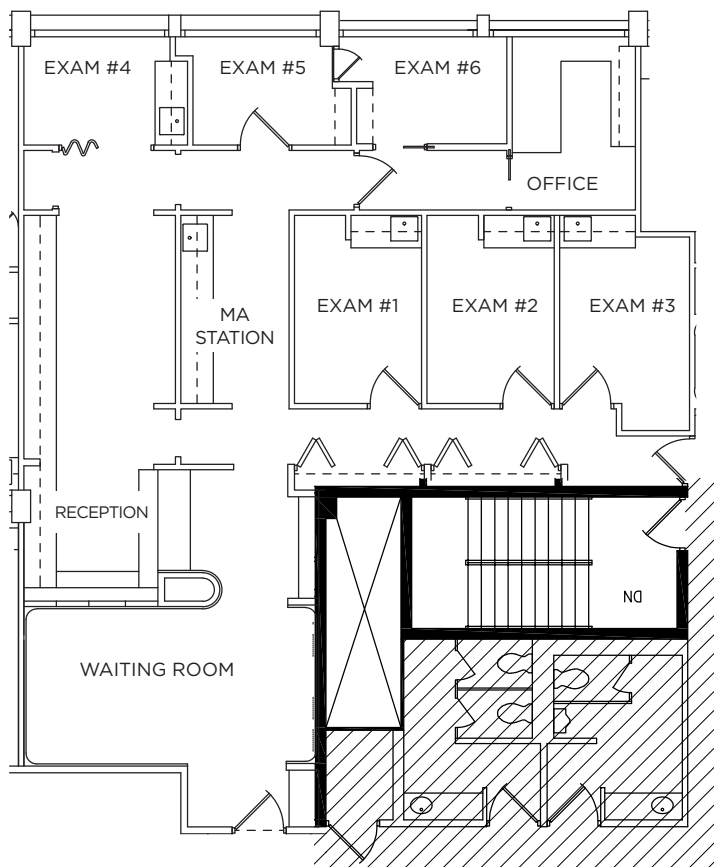

Saturday: 8:00 am – 1:00 pm

Sunday: Closed

SUITE 1160

Formerly a pediatric cardiology clinic with ample waiting and reception areas, storage, 6 exam rooms, and a physician's office. (Conceptual plan: 4 exam rooms, 1 lab, 1 private bathroom, 2 offices.)

➤ **BASE RENT:**
NEGOTIABLE

➤ **SIZE:**
1,789 SQUARE FEET

EXISTING FLOOR PLAN

CONCEPTUAL FLOOR PLAN

For More Information Please Contact:

Serena C. Longo (S)

First Vice President

+1 808 541 5181