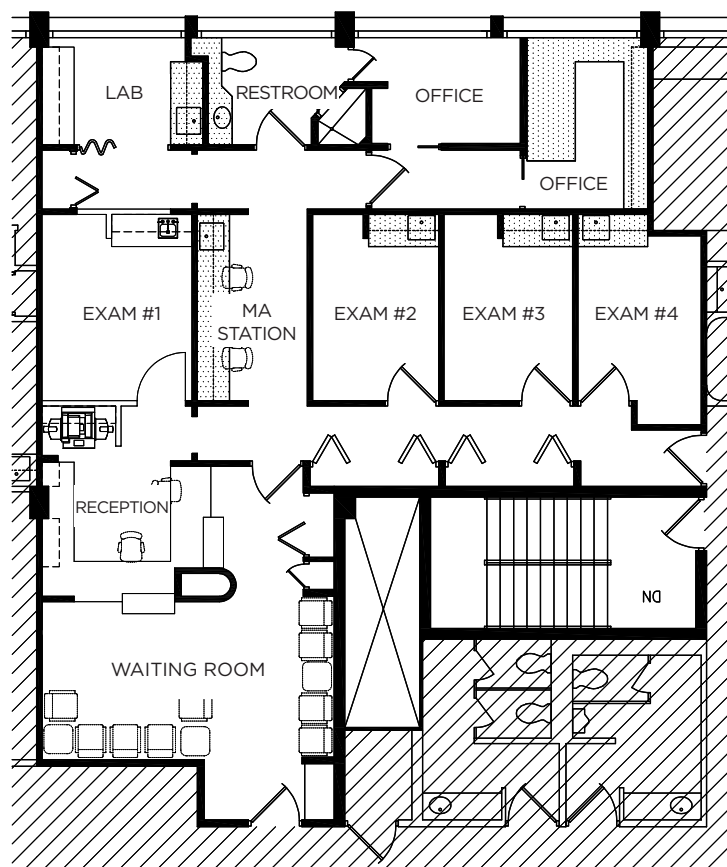

Saturday: 8:00 am – 1:00 pm

Sunday: Closed

SUITE 1160

Formerly a pediatric cardiology clinic with ample waiting and reception areas, storage, 6 exam rooms, and a physician's office. (Conceptual plan: 4 exam rooms, 1 lab, 1 private bathroom, 2 offices.)

➤ **BASE RENT:**
NEGOTIABLE

➤ **SIZE:**
1,789 SQUARE FEET

EXISTING FLOOR PLAN

CONCEPTUAL FLOOR PLAN

For More Information Please Contact:

Serena C. Longo (S)

First Vice President

+1 808 541 5181