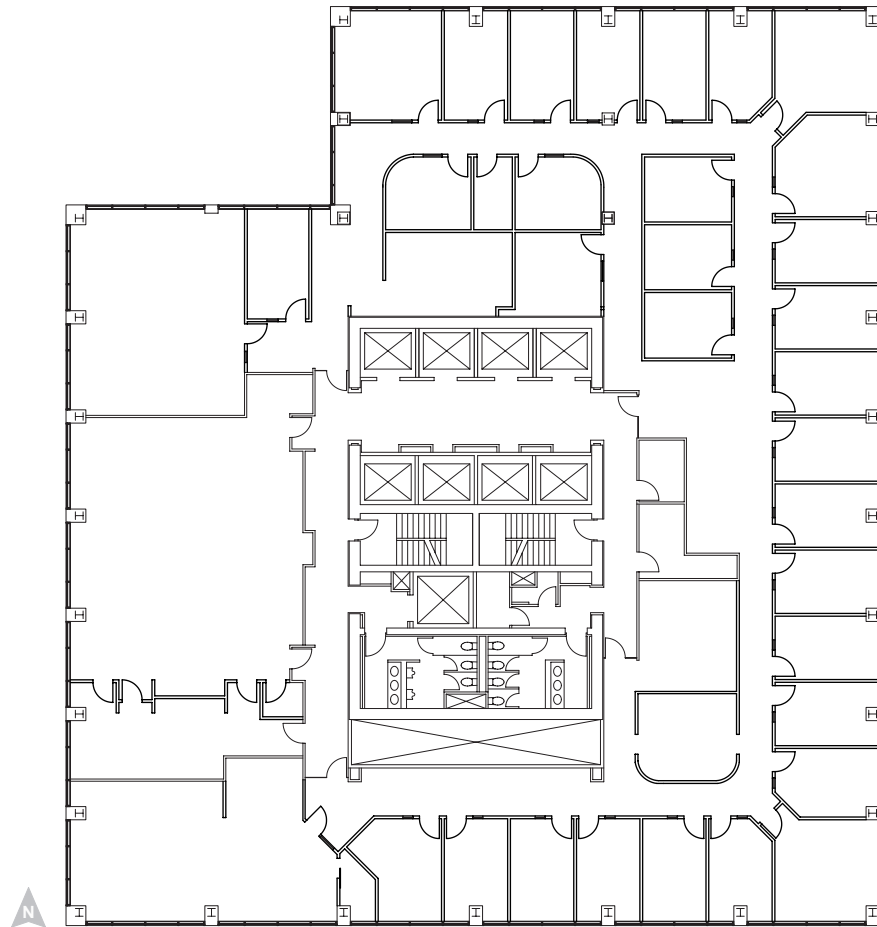

SUITE 1500
16,209 SF

Tower I
1775 Sherman Street
Denver, CO 80203

CONTACT FOR MORE INFORMATION

JAMIE GARD

303-260-4341
jamie.gard@nrmk.com

WHITNEY HAKE

303-260-4202
whitney.hake@nrmk.com

GRACE LESSARD