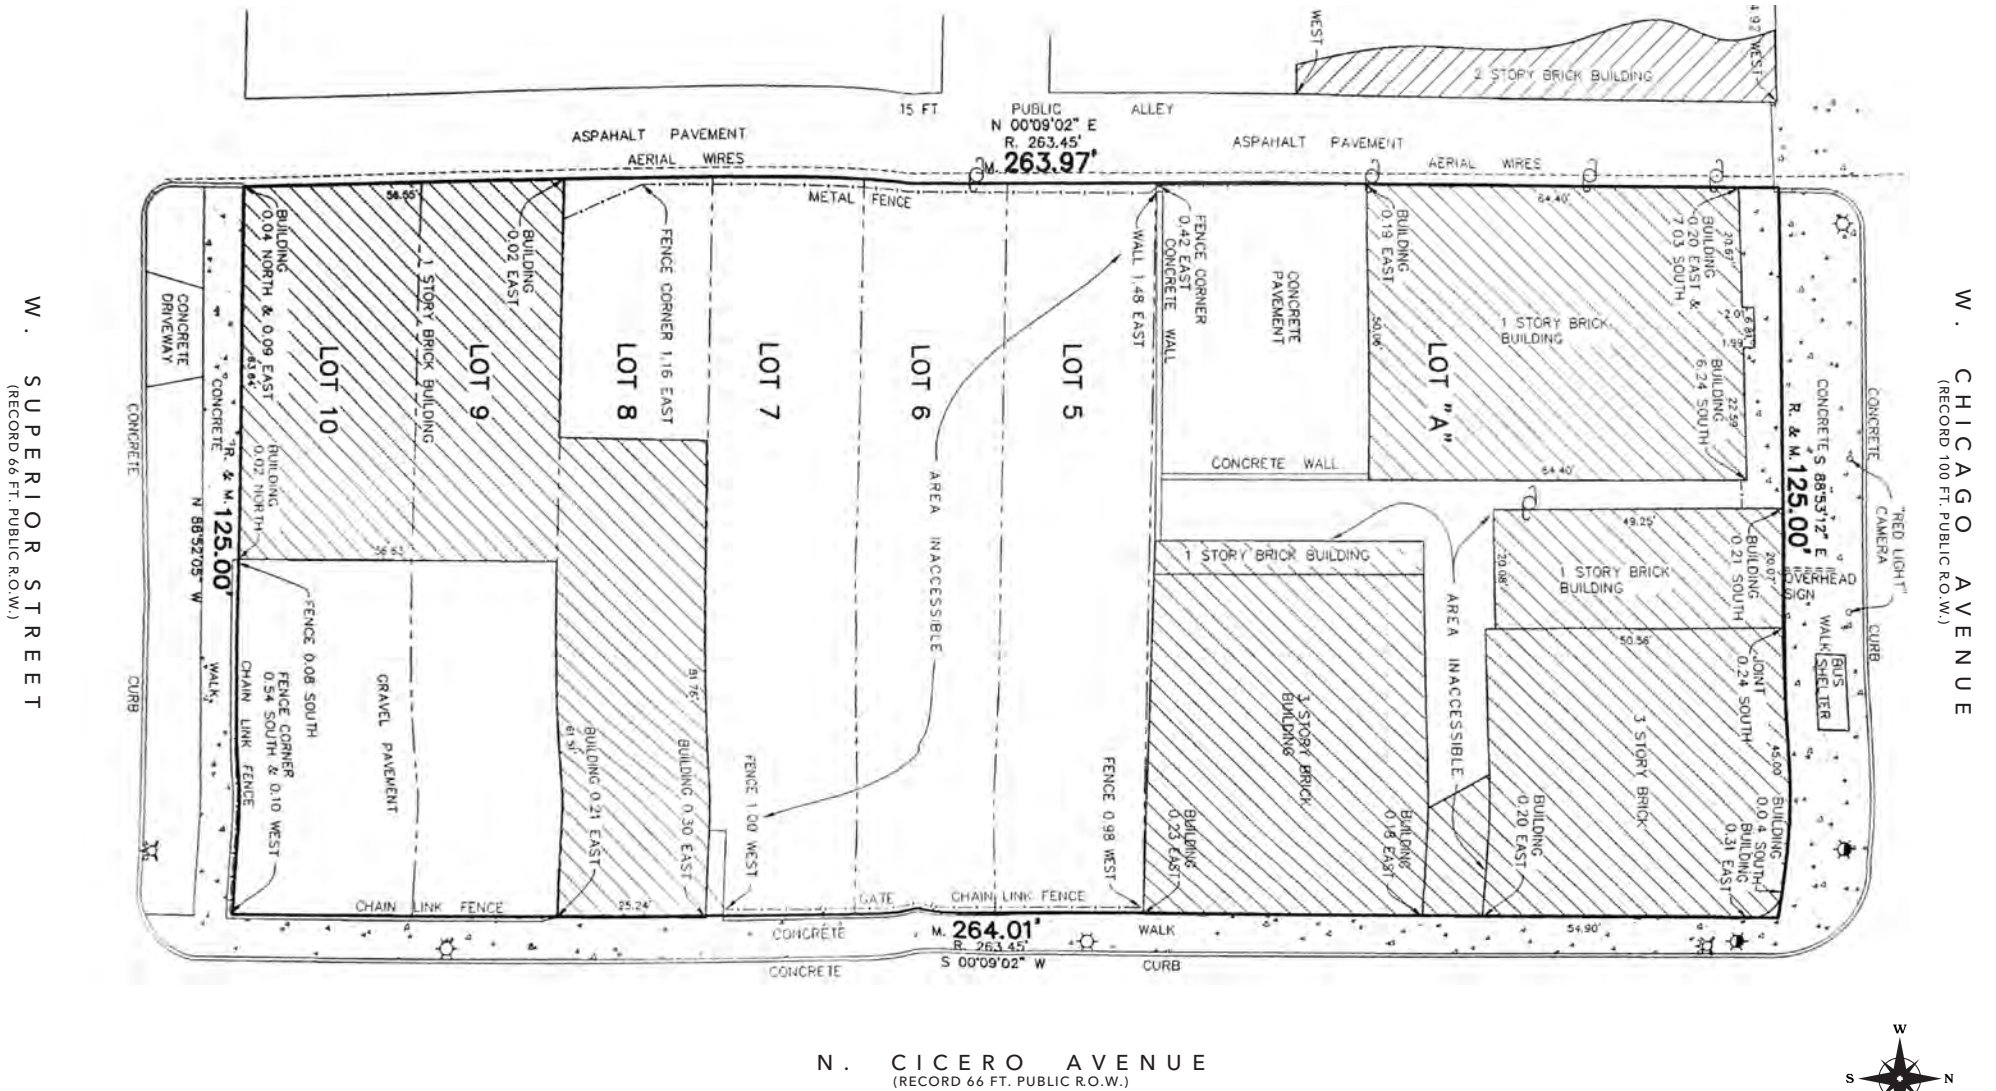

**SURVEY**

Total Square Footage: 32,931.25

W. SUPERIOR STREET  
(RECORD 66 FT. PUBLIC R.O.W.)

W. CHICAGO AVENUE  
(RECORD 100 FT. PUBLIC R.O.W.)

N. CICERO AVENUE  
(RECORD 66 FT. PUBLIC R.O.W.)