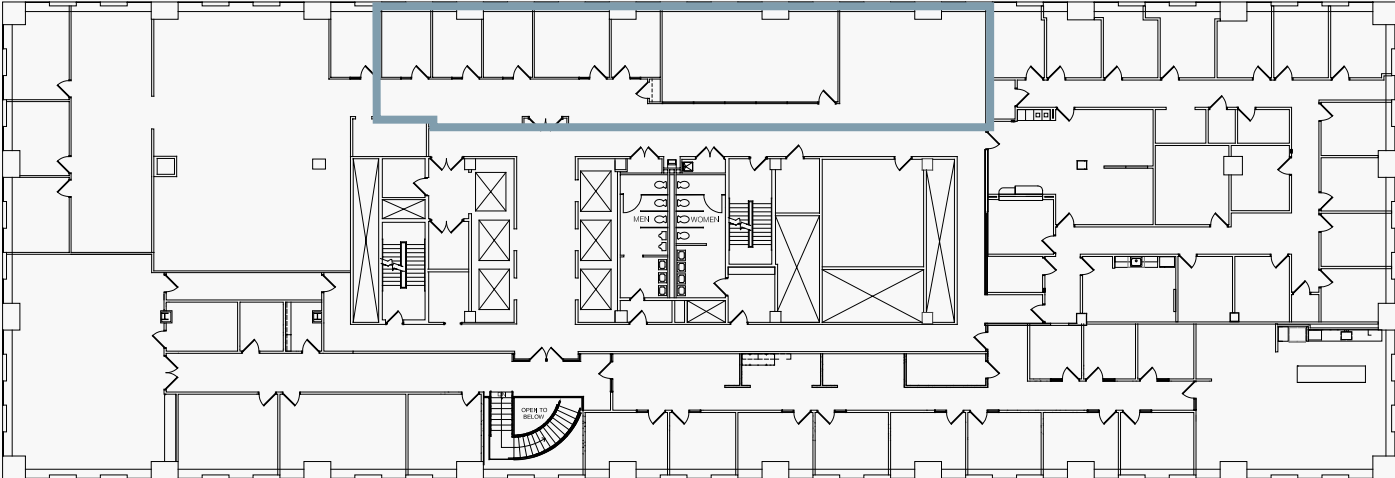

# 15TH FLOOR

## Suite 1550

2,803 RSF

15TH FLOOR EXISTING CONDITIONS  
SCALE: 1/16"=1'-0"