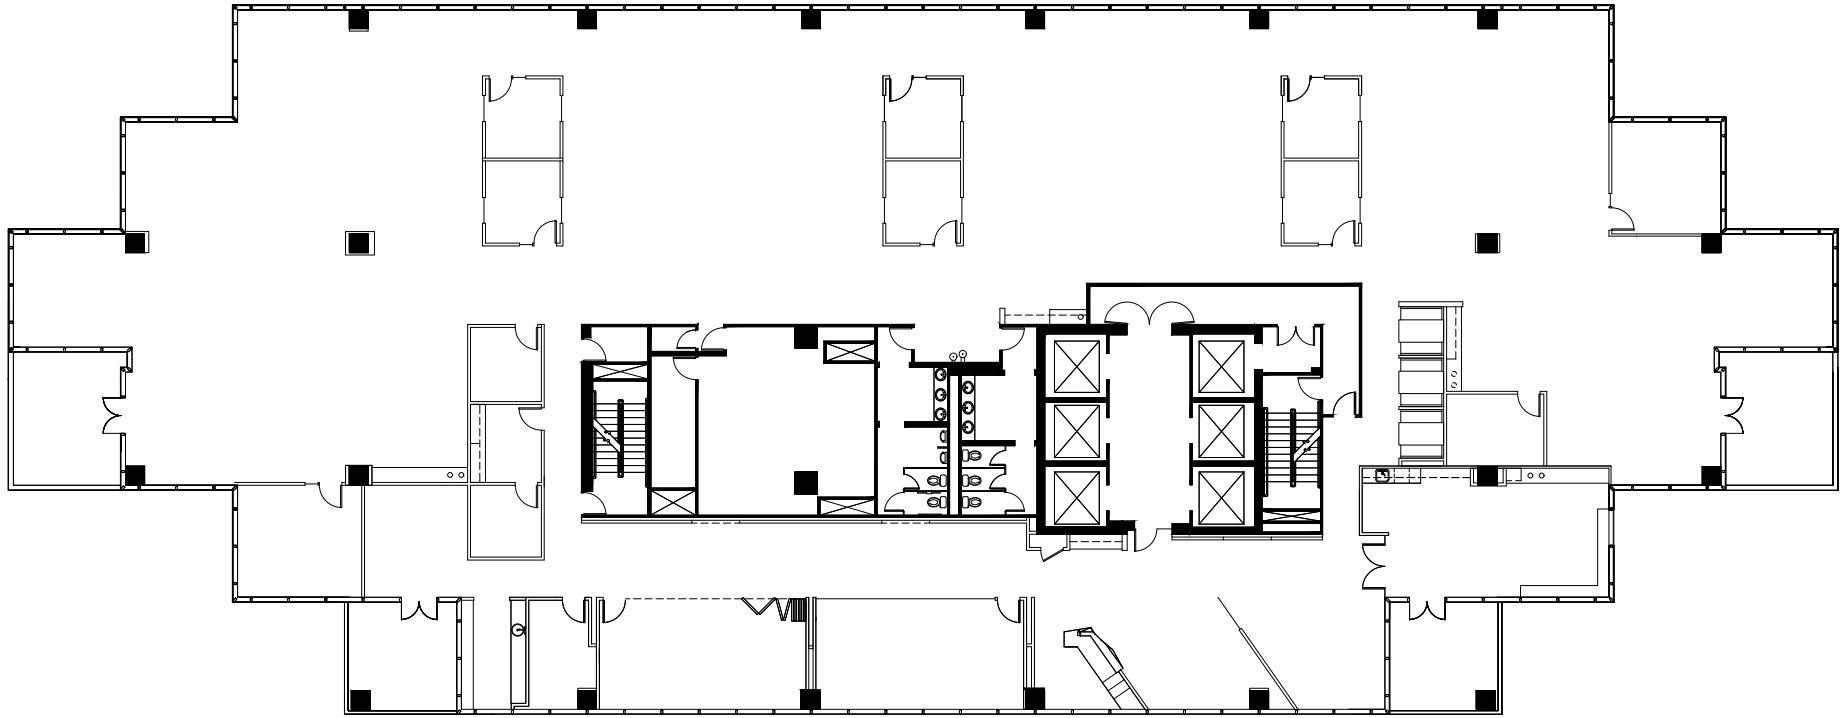

# Riverwood 100

3350 Riverwood Pkwy. | Atlanta

Suite 2000 | 18,439 RSF

Disclaimer: The above floor plans are not to scale. The available space shown is believed to be correct but is subject to change.

JOHN GRIMSLEY | 404.443.1875  
JOHN.GRIMSLEY@HIGHWOODS.COM