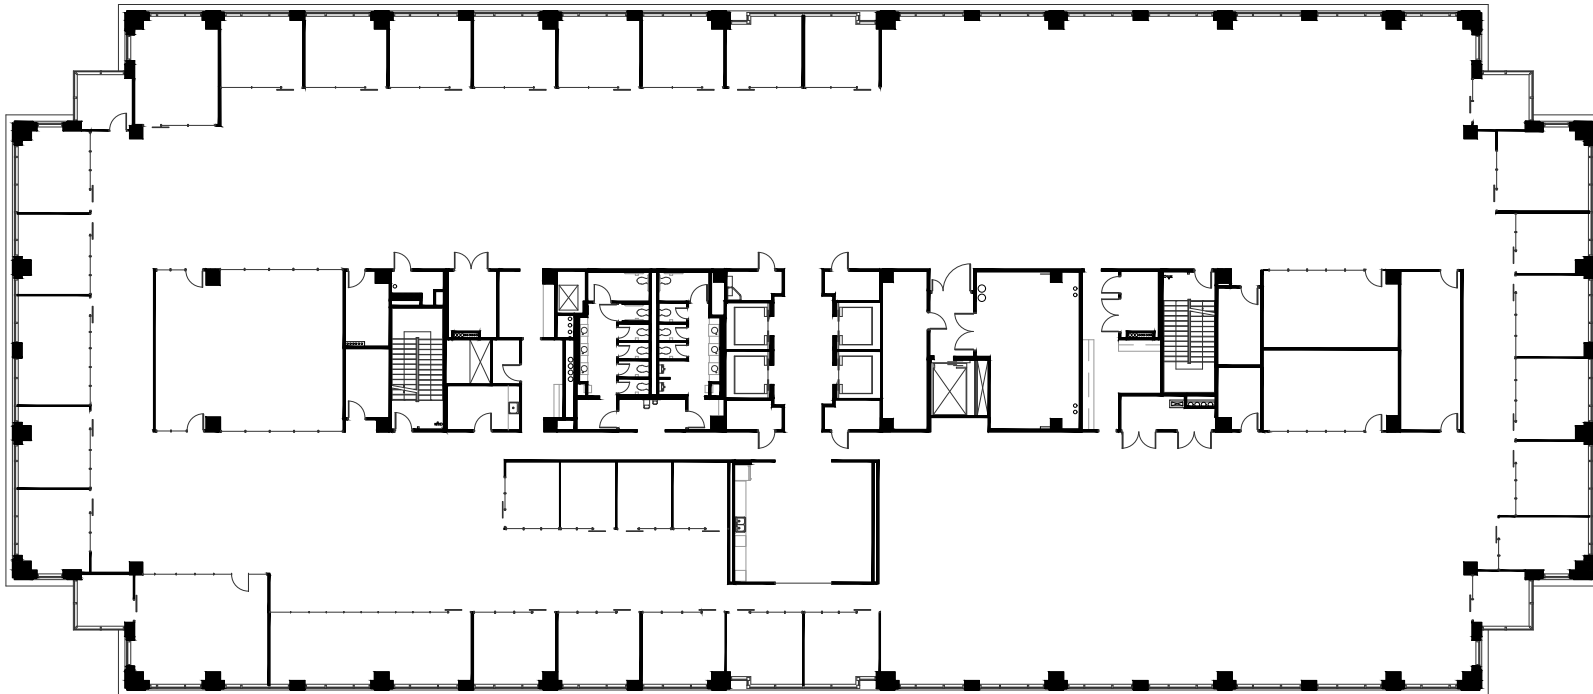

THE CONNECTION

6021 CONNECTION DRIVE | IRVING, TEXAS 75039

Suite 400

37,345 SF

DOUG JONES

doug.jones@streamrealty.com
214.267.0435

PATRICK CRUZ

patrick.cruz@streamrealty.com
214.210.1315