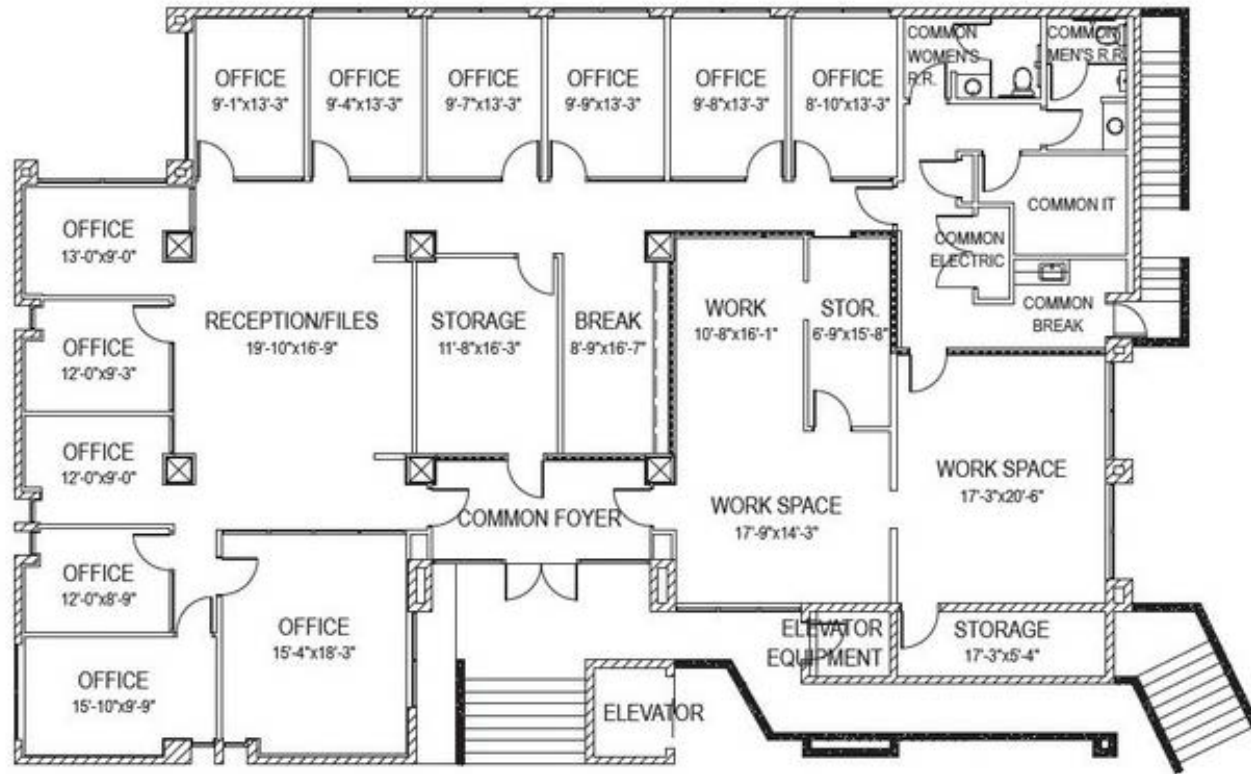

ROYAL OAK PROFESSIONAL PLAZA

Floor 01

Suite 101

AS-BUILT

4,543 SF

AVAILABLE

RACHAEL THOMPSON
Senior Vice President
602.513.5122
rachael.thompson@kidder.com

PERRY GABUZZI, CCIM
Senior Vice President
602.513.5116
perry.gabuzzi@kidder.com