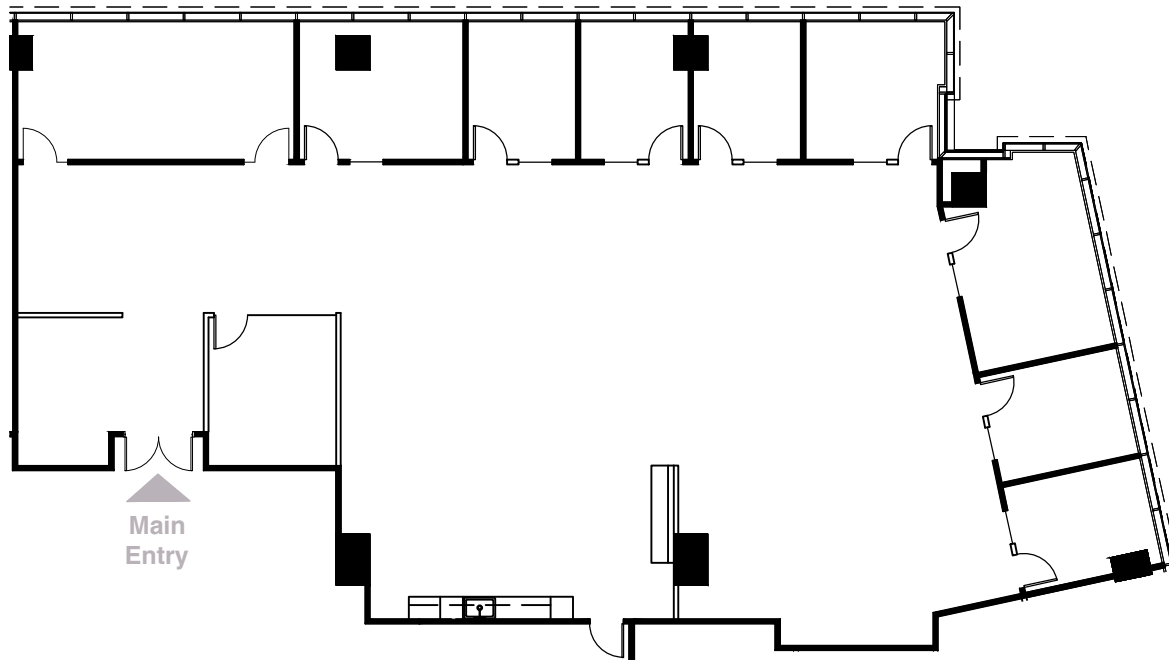

Key Plan

Main Entry

True North
Not to Scale

3630
PEACHTREE

3630 Peachtree Road | Atlanta, GA 30326

Suite 200 | 5,705 RSF

Glenn Kolker | 404.962.8651
glenn.kolker@streamrealty.com

Bryan Heller 404.962.8636
bryan.heller@streamrealty.com