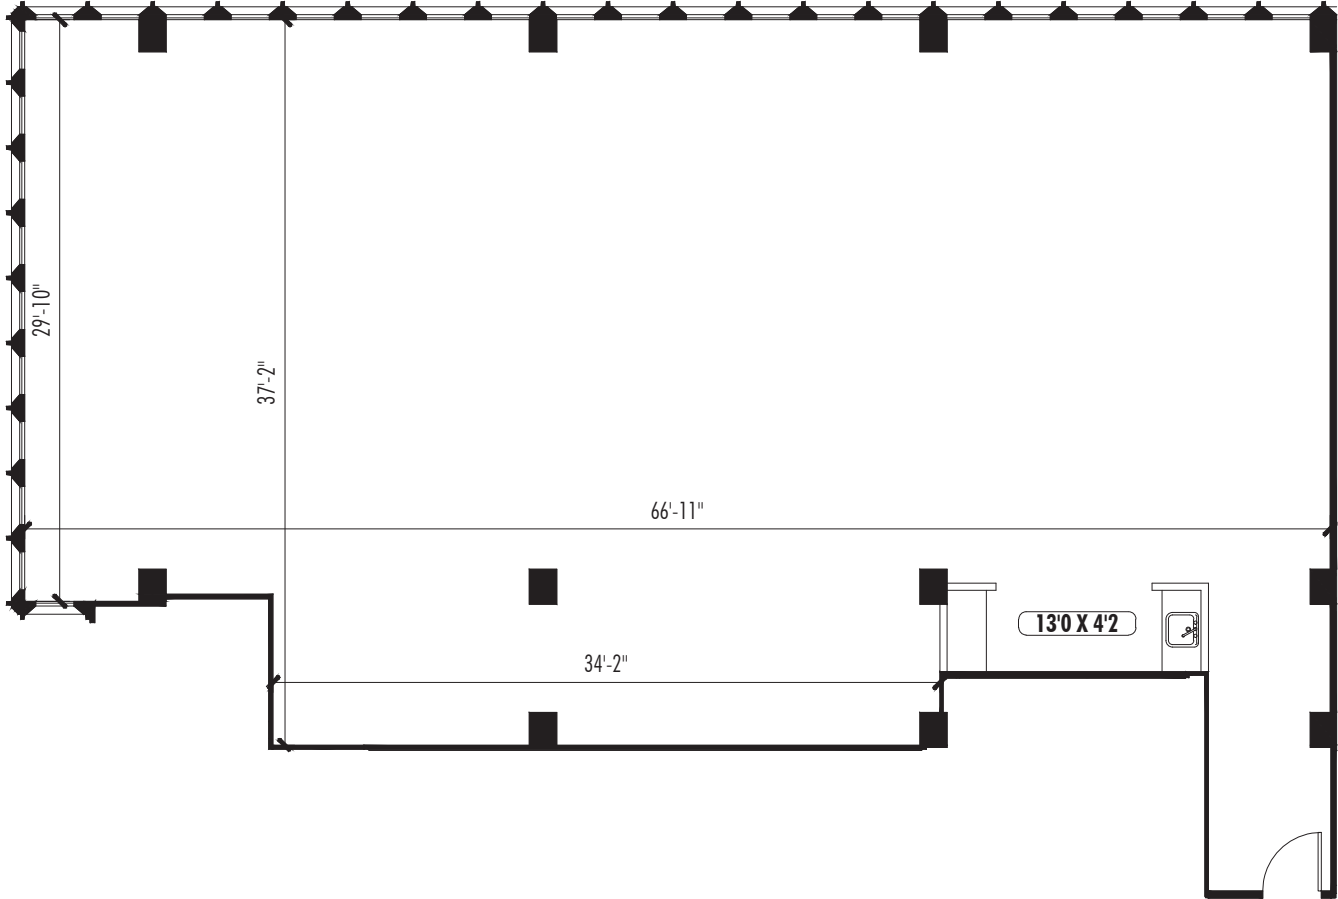

TOWER 229, SUITE 350

2,798 RSF

KEY PLAN

PEACHTREE
CENTER