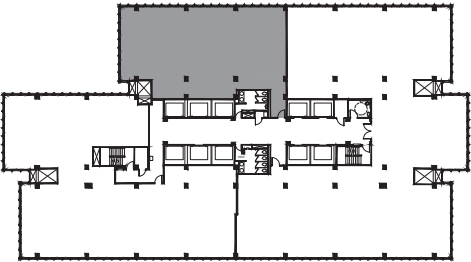

TOWER 229, SUITE 350

2,798 RSF

KEY PLAN

PEACHTREE
CENTER