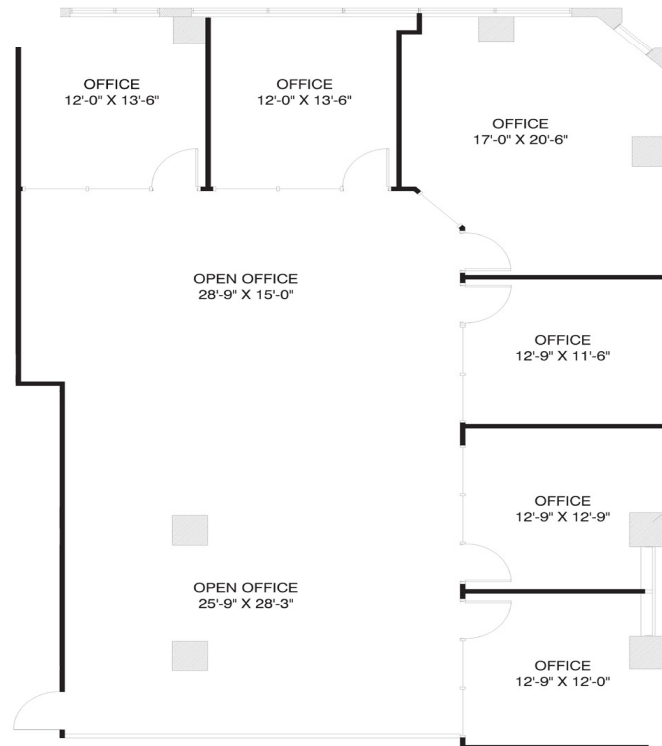

Suite 875

8th Floor ▶ 2,803 SF

KEY PLAN - 8TH FLOOR

Rodney Helm
Managing Director
+1 214 783 0605
rodney.helm@cushwake.com

Zach Bean
Executive Director
+1 214 770 2035
zach.bean@cushwake.com

Mary Frances Burnette
Senior Associate
+1 817 682 7330
maryfrances.burnette@cushwake.com