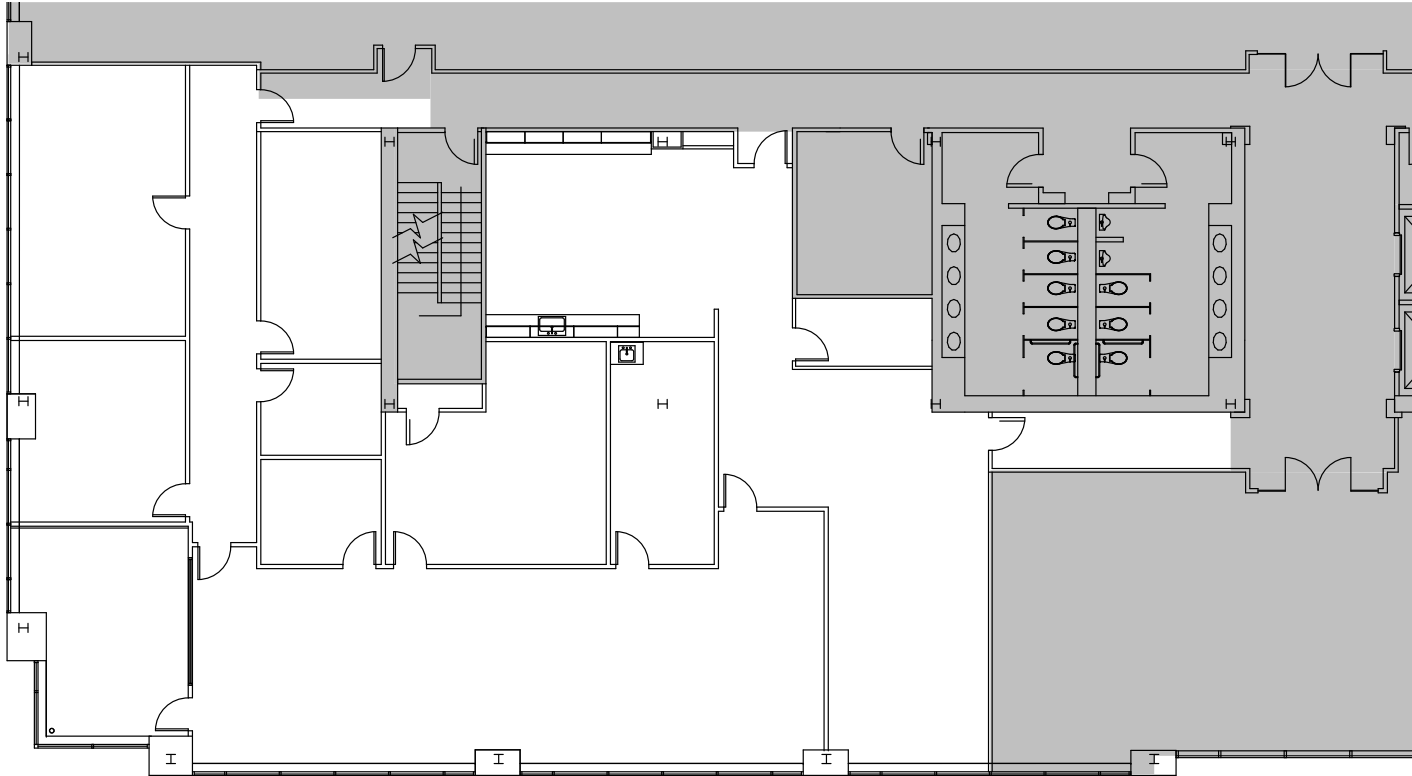

13454 Sunrise Valley Road
Herndon, VA 20171

Suite 450

5,712 RSF

6711 Columbia Gateway Drive
Columbia, MD 21046
443.285.5400 | copt.com

KEY PLAN