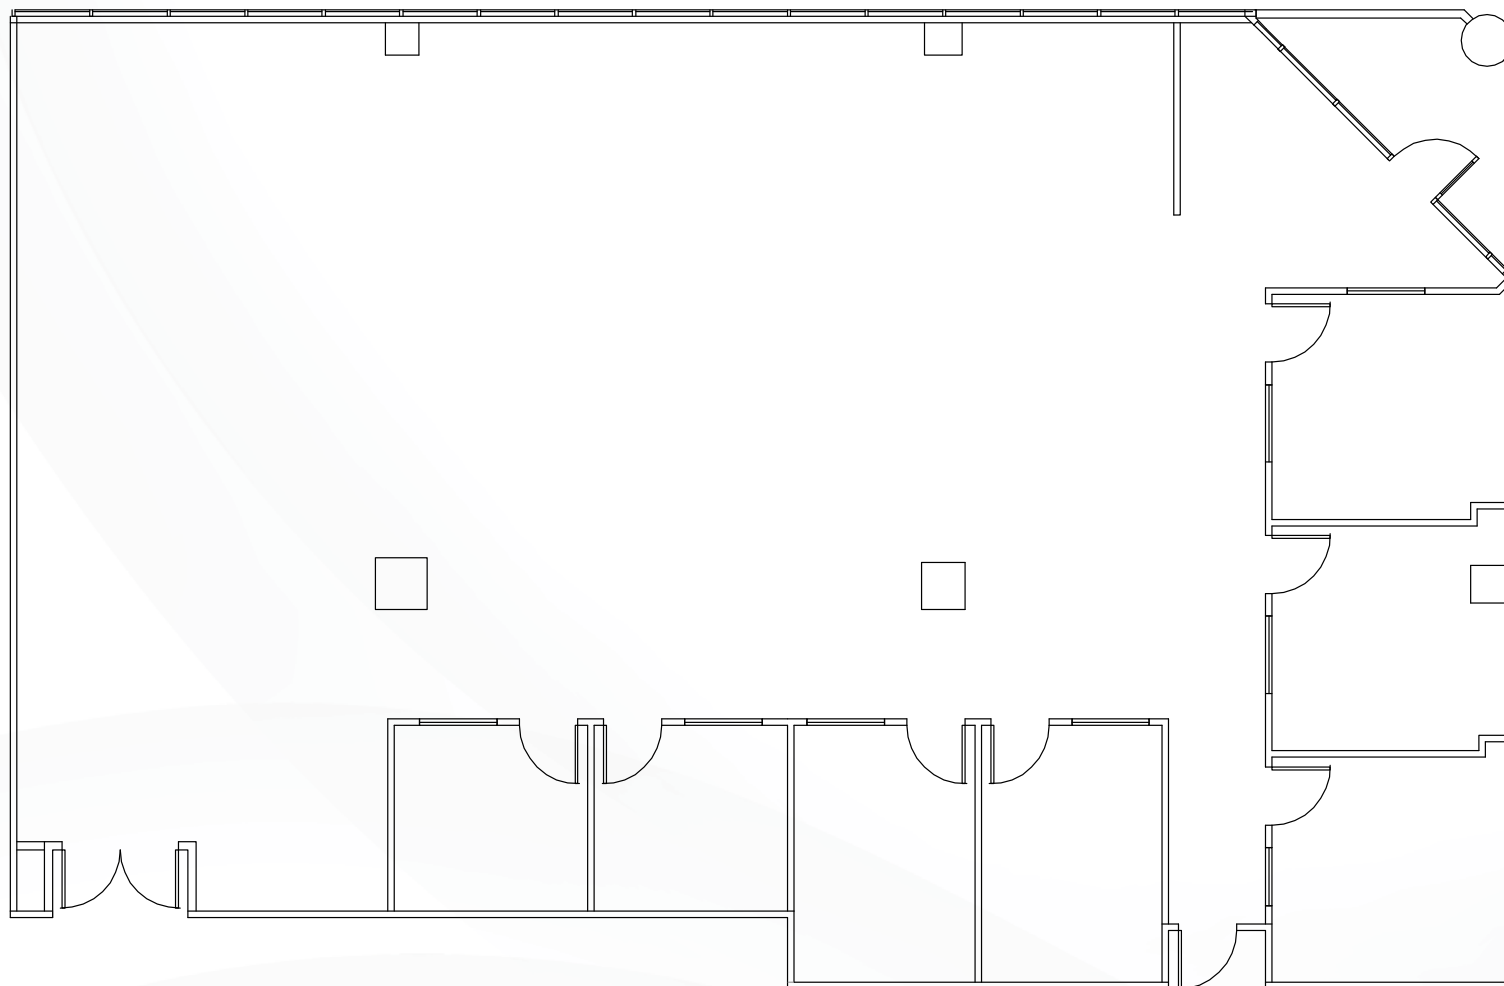

FLORIDA BLUE TOWER

Suite 475

3,912 RSF

Contact Us:

KELLEY MATHESON
Senior Vice President
T +1 813 273 8489
kelley.matheson@cbre.com

ROXANNE KEMPH
Senior Vice President
T +1 813 787 1068
roxanne.kemph@cbre.com