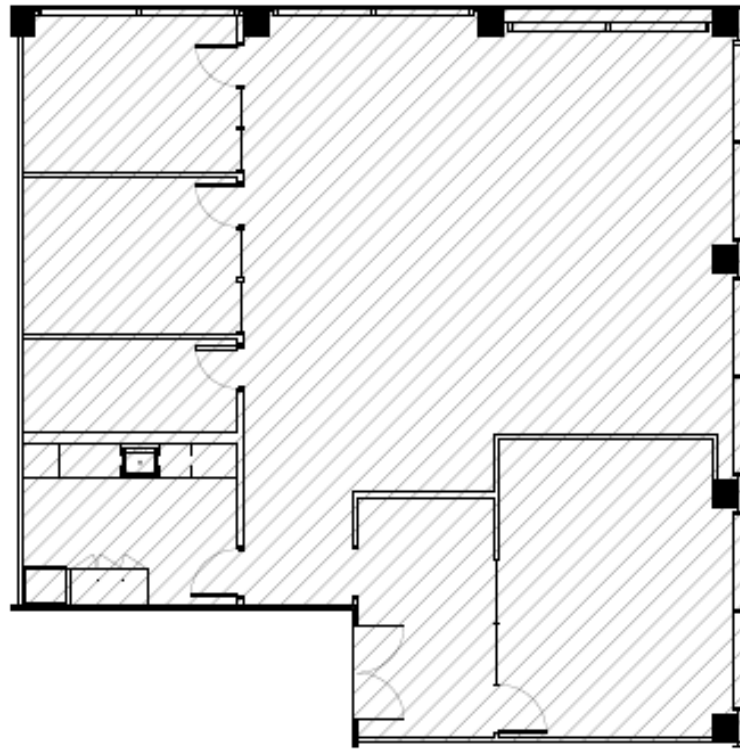

gaedeke.com

Fitwel[®]
Viral Response
Certified

GAEDEKEGROUP

SUITE 325
2,494 RSF

SAM RAYBURN TOLLWAY (121)

LEGACY DRIVE