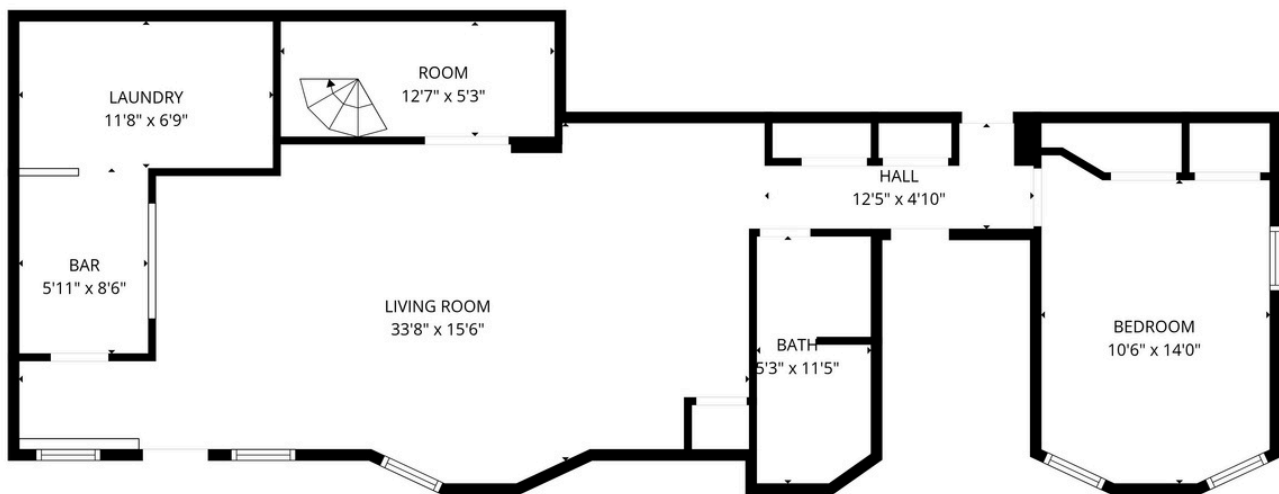

**FOR
SALE**

**112 S RALEIGH AVE
ATLANTIC CITY, NJ
INCOME PRODUCING TRIPLEX**

MAIN LEVEL - FIRST FLOOR

GARDEN LEVEL/BASEMENT

**FOR
SALE**

**112 S RALEIGH AVE
ATLANTIC CITY, NJ
INCOME PRODUCING TRIPLEX**

SECOND FLOOR WALK UP

THIRD FLOOR WALK UP