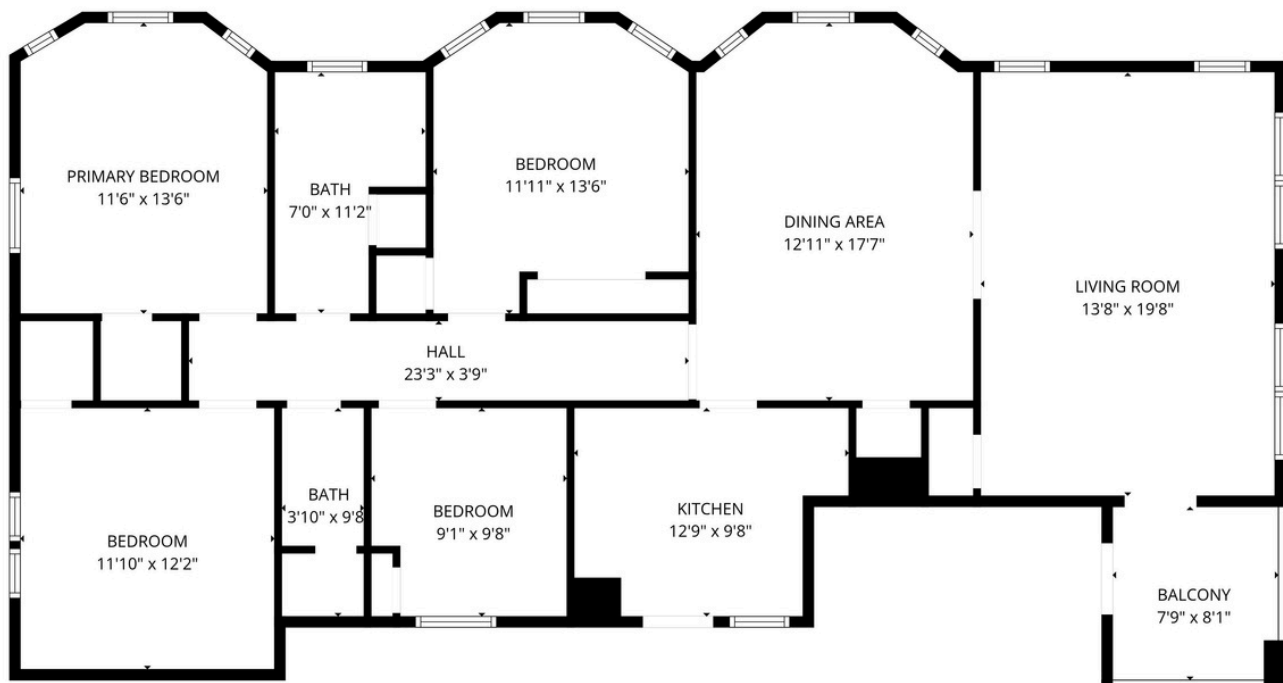

**FOR
SALE**

**112 S RALEIGH AVE
ATLANTIC CITY, NJ
INCOME PRODUCING TRIPLEX**

MAIN LEVEL - FIRST FLOOR

GARDEN LEVEL/BASEMENT

**FOR
SALE**

**112 S RALEIGH AVE
ATLANTIC CITY, NJ
INCOME PRODUCING TRIPLEX**

SECOND FLOOR WALK UP

THIRD FLOOR WALK UP