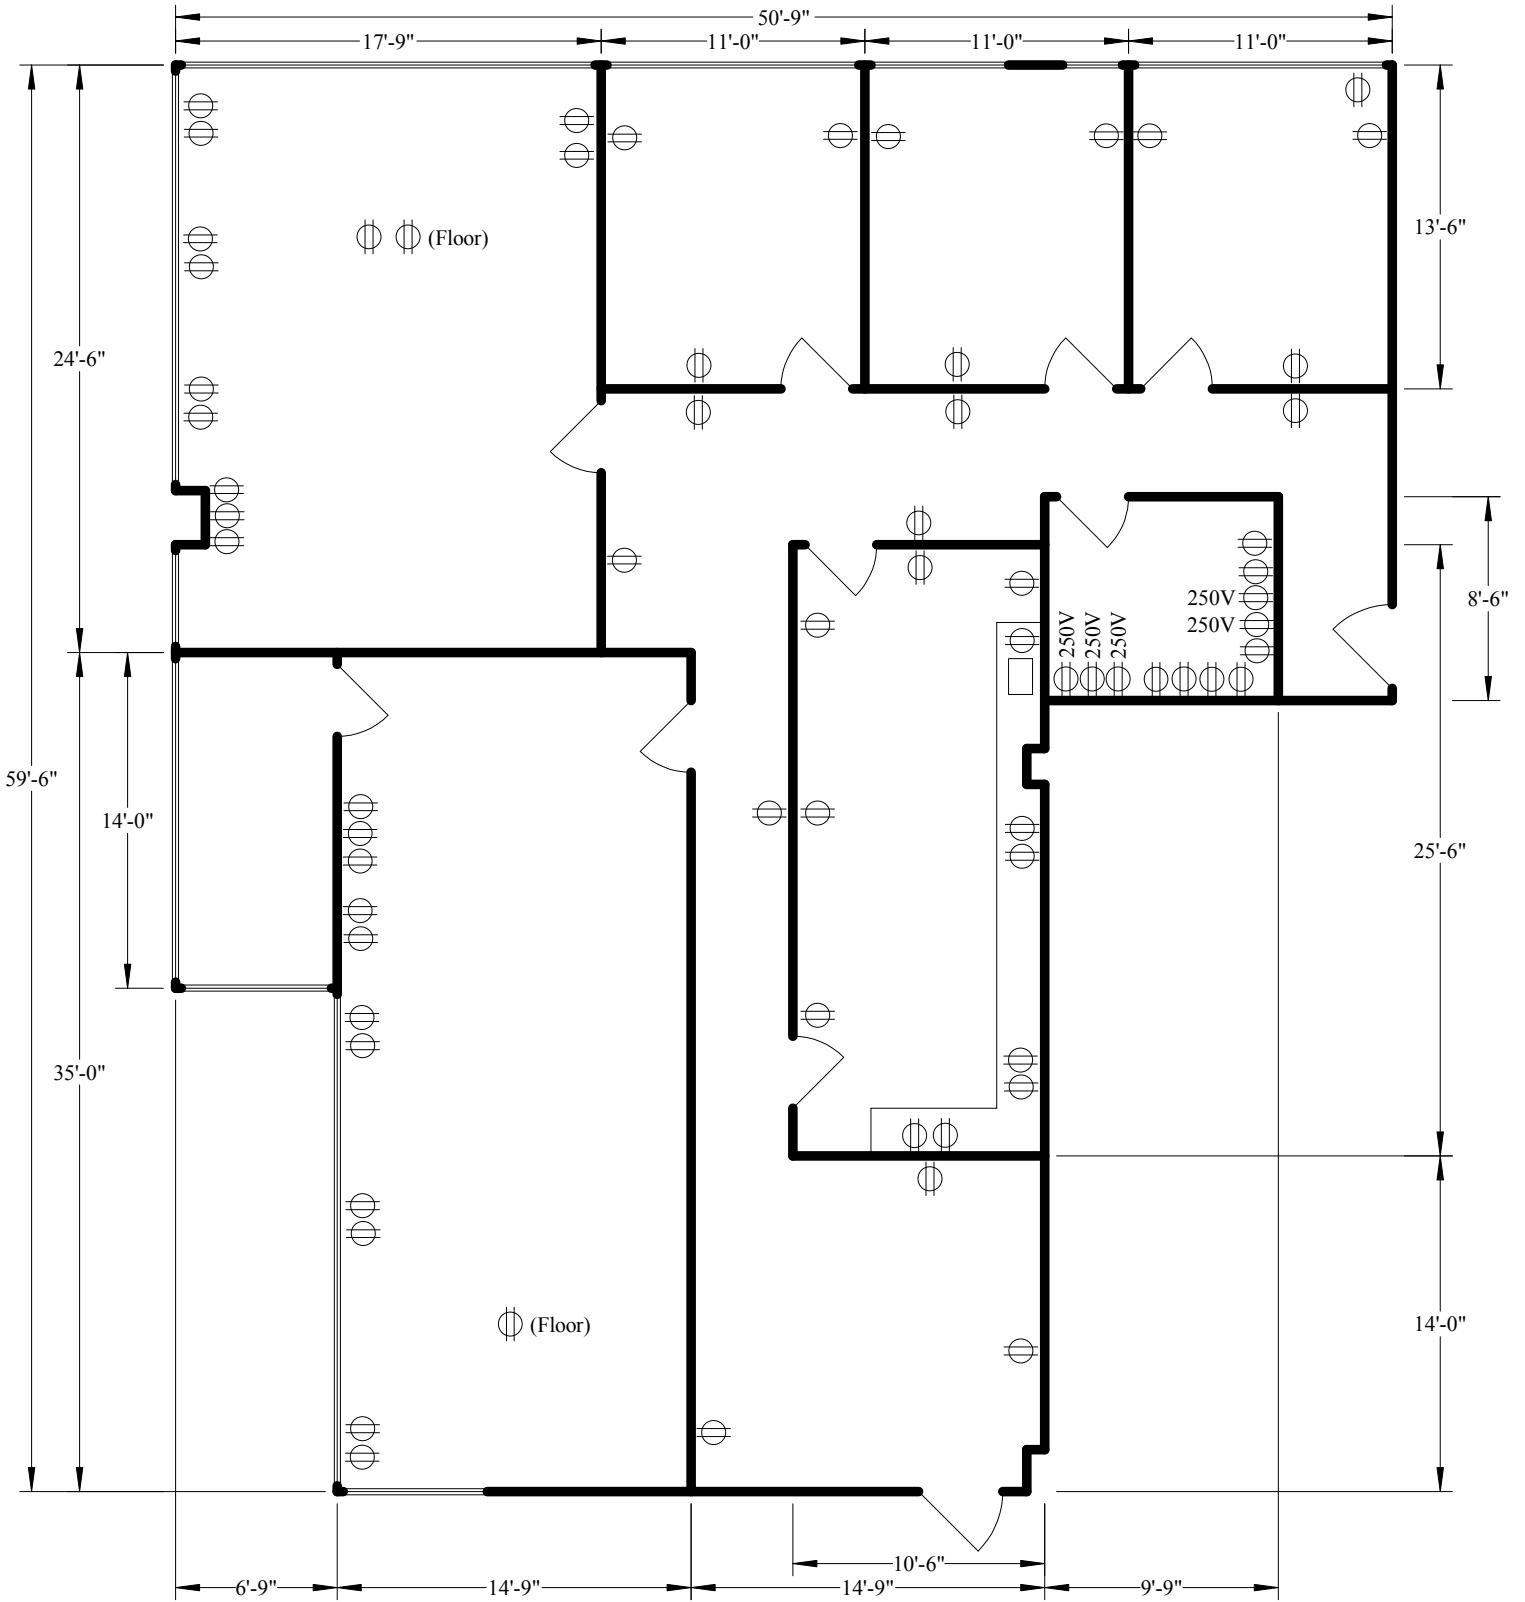

9240 Bonita Beach Road, Suite 2205

Scale: 1" = 8'

Total Area: 2,485 sq ft