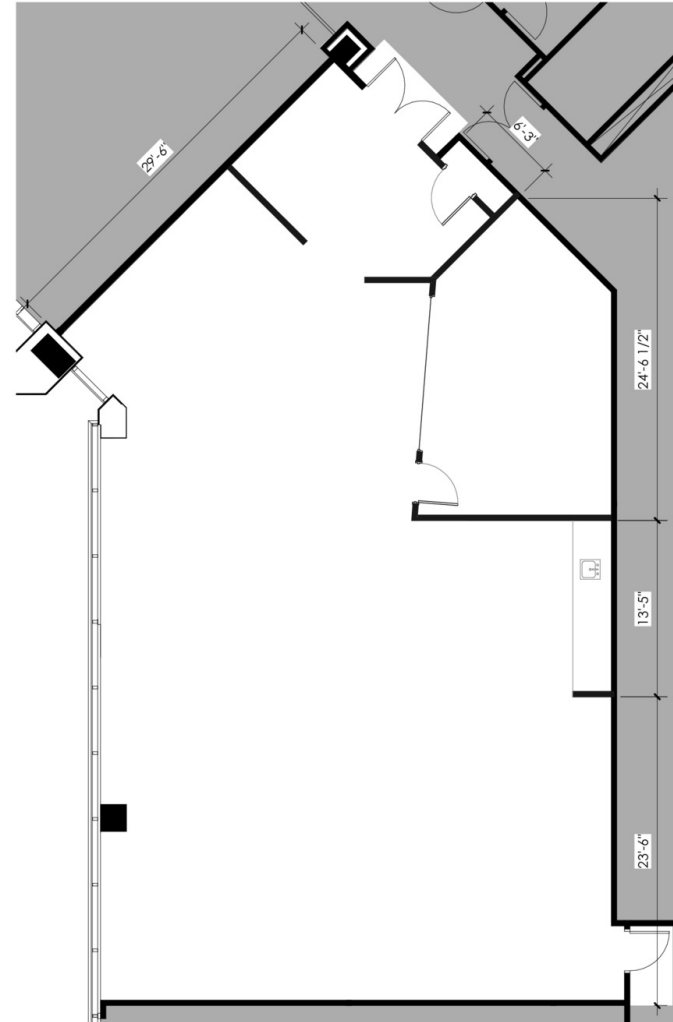

200 ASHFORD CENTER

Suite 205 | 2,915 RSF

Matt Fergus

Vice President
404.414.7059
mfergus@lpc.com

Seabie Hickson IV

Vice President
404.376.1295
shickson@lpc.com

Lincoln