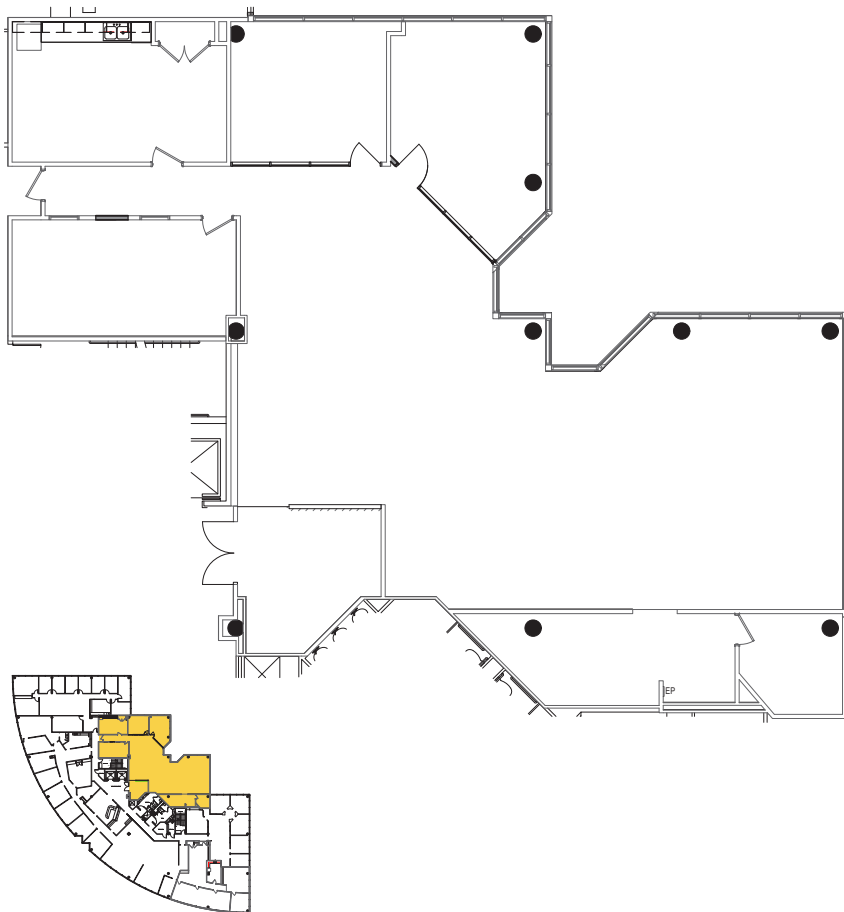

# HARMSWOOD OFFICE CENTER

5750 Old Orchard Road  
Suite 430 | 4,478 RSF

**Chris Cummins**  
+ 1 773 458 1352  
chris.cummins@jll.com

**Jack Maniatis**  
+ 1 312 252 8926  
jack.maniatis@jll.com

Although information has been obtained from sources deemed reliable, neither Owner nor JLL makes any guarantees, warranties or representations, express or implied, as to the completeness or accuracy as to the information contained herein. Any projections, opinions, assumptions or estimates used are for example only. There may be differences between projected and actual results, and those differences may be material. The Property may be withdrawn without notice. Neither Owner nor JLL accepts any liability for any loss or damage suffered by any party resulting from reliance on this information. If the recipient of this information has signed a confidentiality agreement regarding this matter, this information is subject to the terms of that agreement. ©2023. Jones Lang LaSalle Midwest, LLC. All rights reserved.