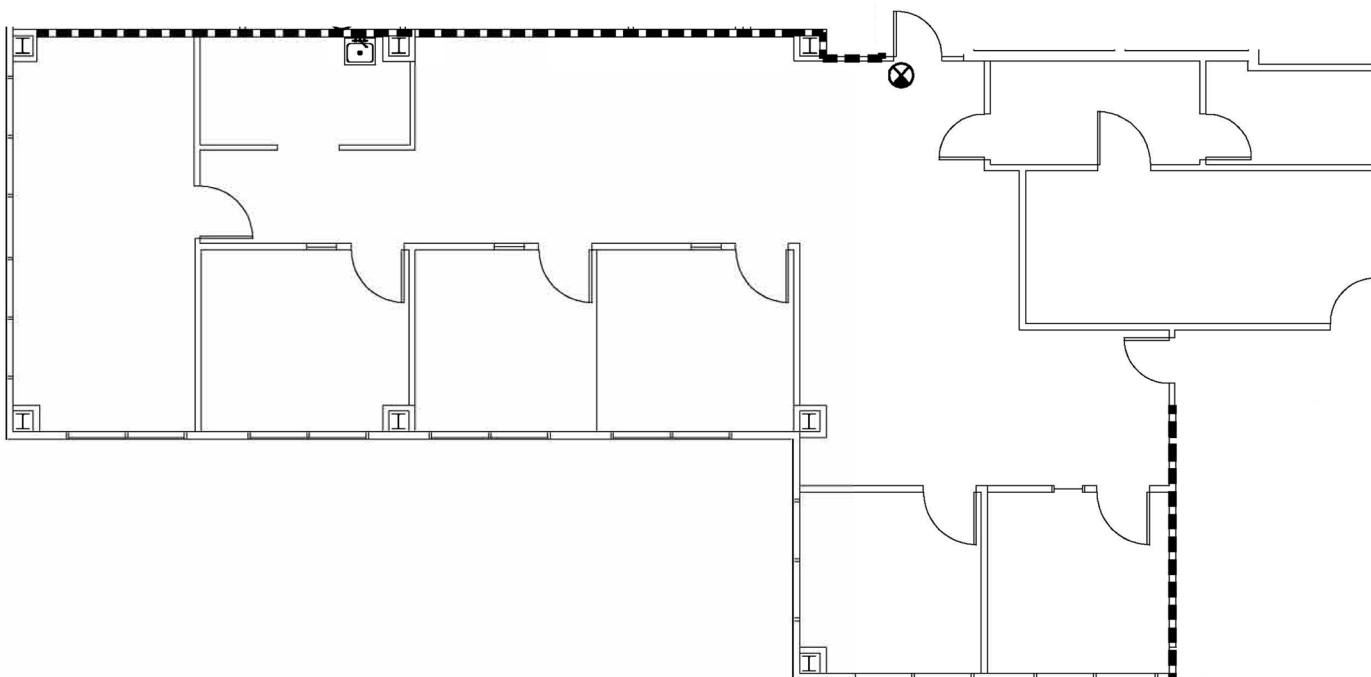

SPACE AVAILABLE

SUITE 455: 3,282 RSF

THE POINTE AT 1901
1901 Ulmerton Road
St. Petersburg, FL

No warranty or representation, expressed or implied, is made to the accuracy of information contained herein, and same is submitted subject to errors, change of price, rental or other conditions, withdrawal without notice, and to any special listing conditions imposed by our principals. PLANS NOT TO SCALE