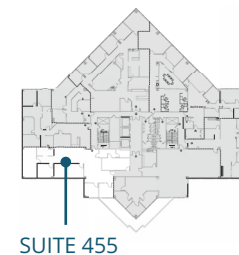

SPACE AVAILABLE

SUITE 455: 3,282 RSF

THE POINTE AT 1901
1901 Ulmerton Road
St. Petersburg, FL

No warranty or representation, expressed or implied, is made to the accuracy of information contained herein, and same is submitted subject to errors, change of price, rental or other conditions, withdrawal without notice, and to any special listing conditions imposed by our principals. PLANS NOT TO SCALE