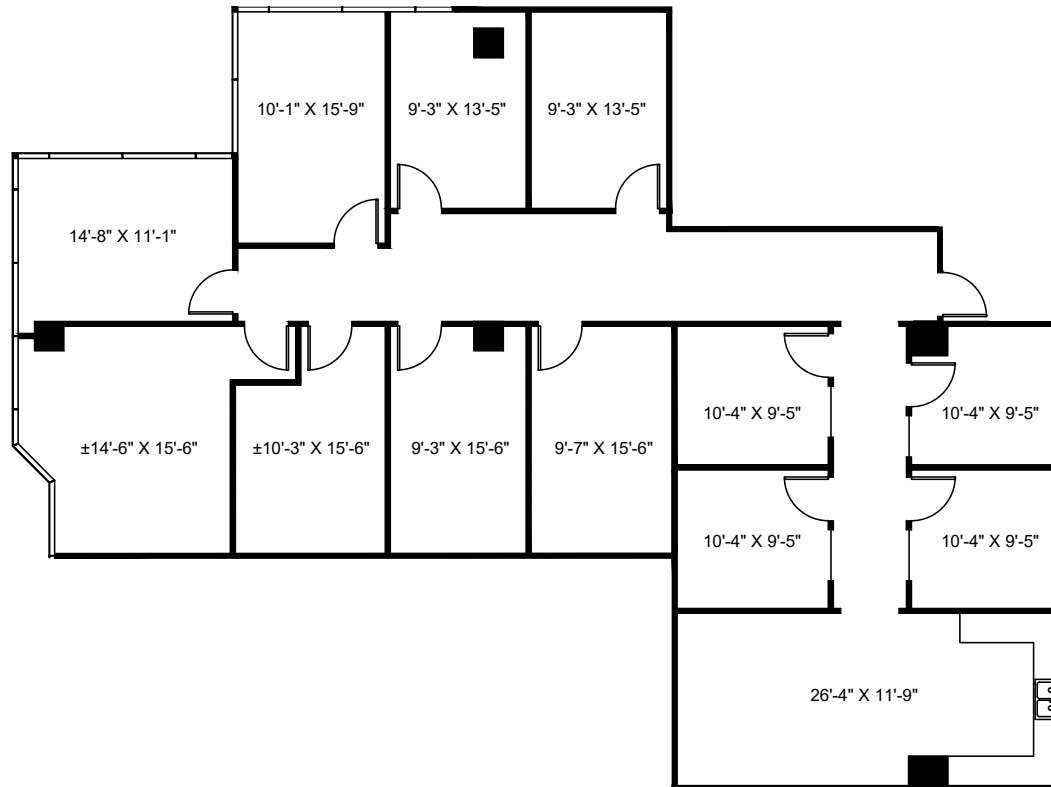

10000 NCX
10000 NORTH CENTRAL EXPRESSWAY

SUITE 765
3,041 SF

RYAN EVANICH
revanich@streamrealty.com
214.267.0442

SAM BASS
sam.bass@streamrealty.com
214.267.0436

STREAM

Charter
HOLDINGS