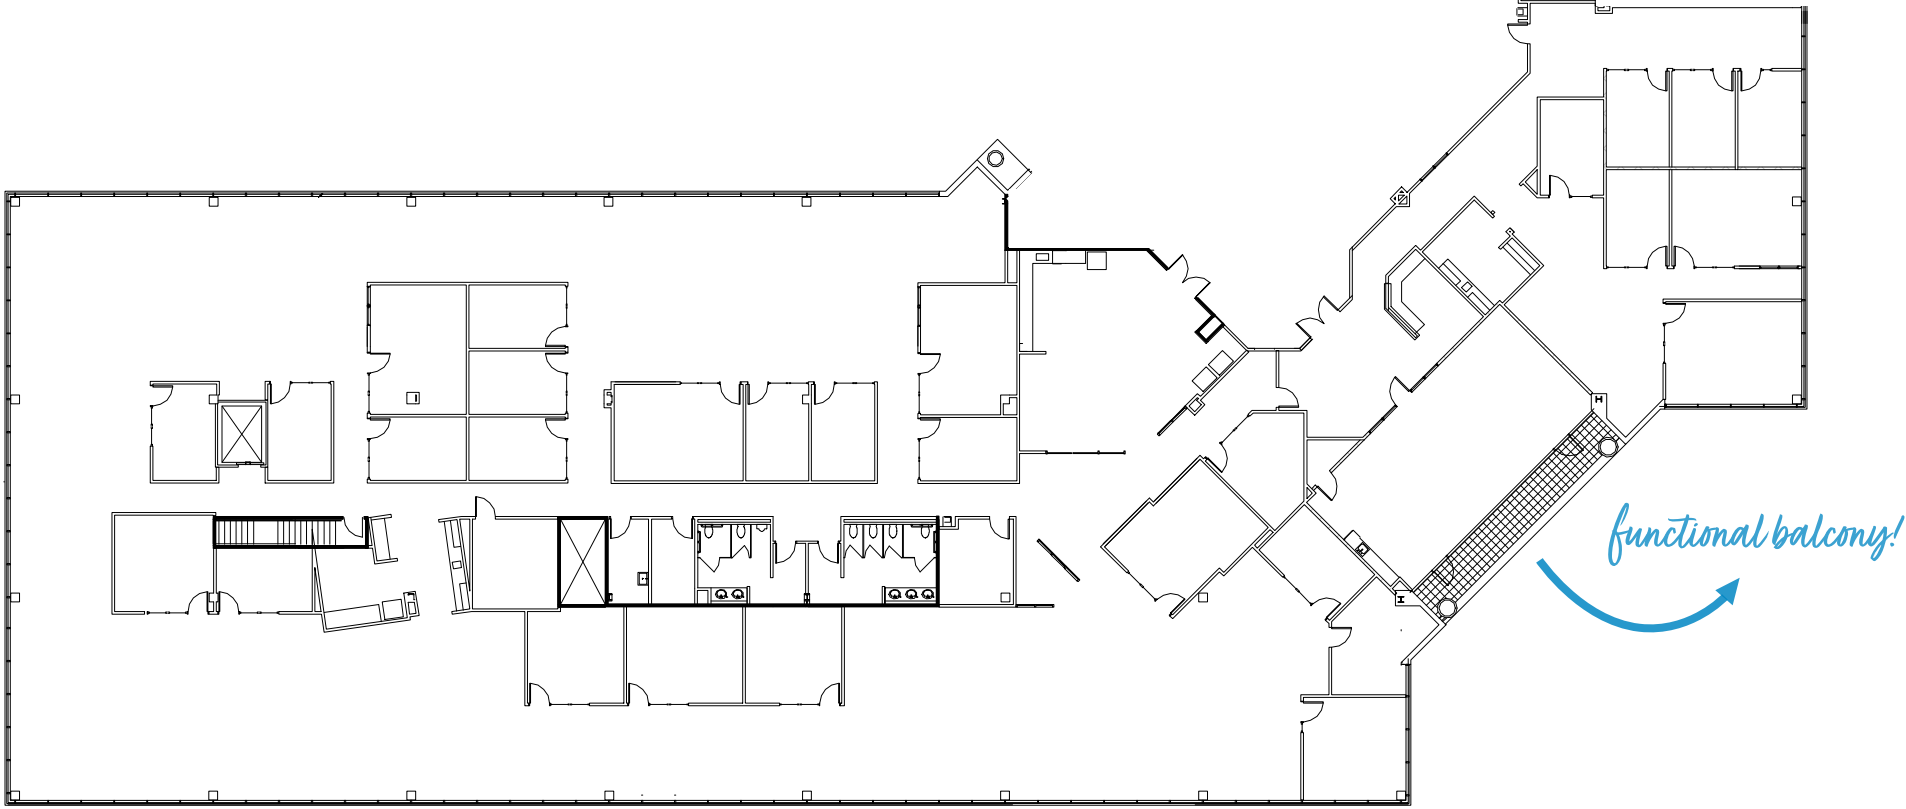

# 4601 CREEKSTONE

4601 Creekstone Drive | Durham

Suite 200 | 24,811 RSF

Disclaimer: The above floor plan is not to scale. The available space shown is believed to be correct but is subject to change.

MELISSA MCMATH | 984-352-5446  
MELISSA.MCMATH@HIGHWOODS.COM