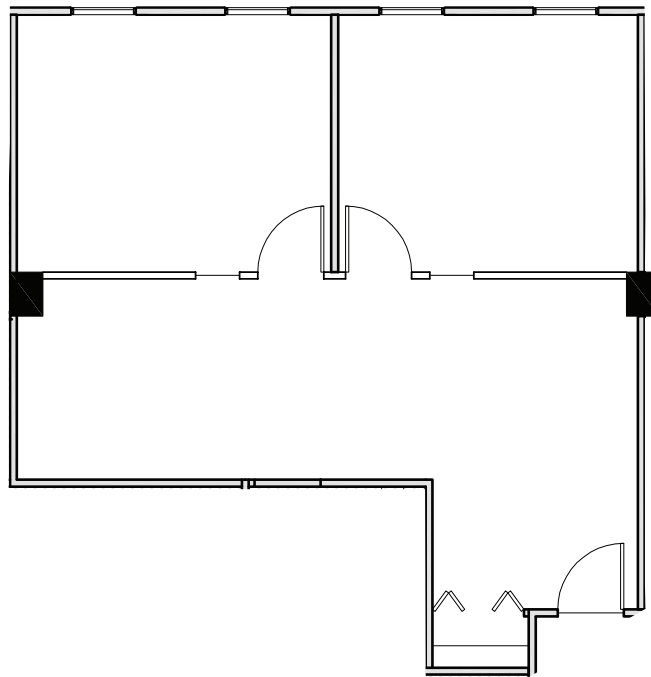

TOWER

COLORADO

Suite 912
793 RSF

W. RYAN STOUT
303.813.6448
ryan.stout@cushwake.com

ZACHARY T. WILLIAMS
303.813.6474
zach.williams@cushwake.com

CAITLIN I. ELLENSON
303.312.1914
caitlin.ellenson@cushwake.com