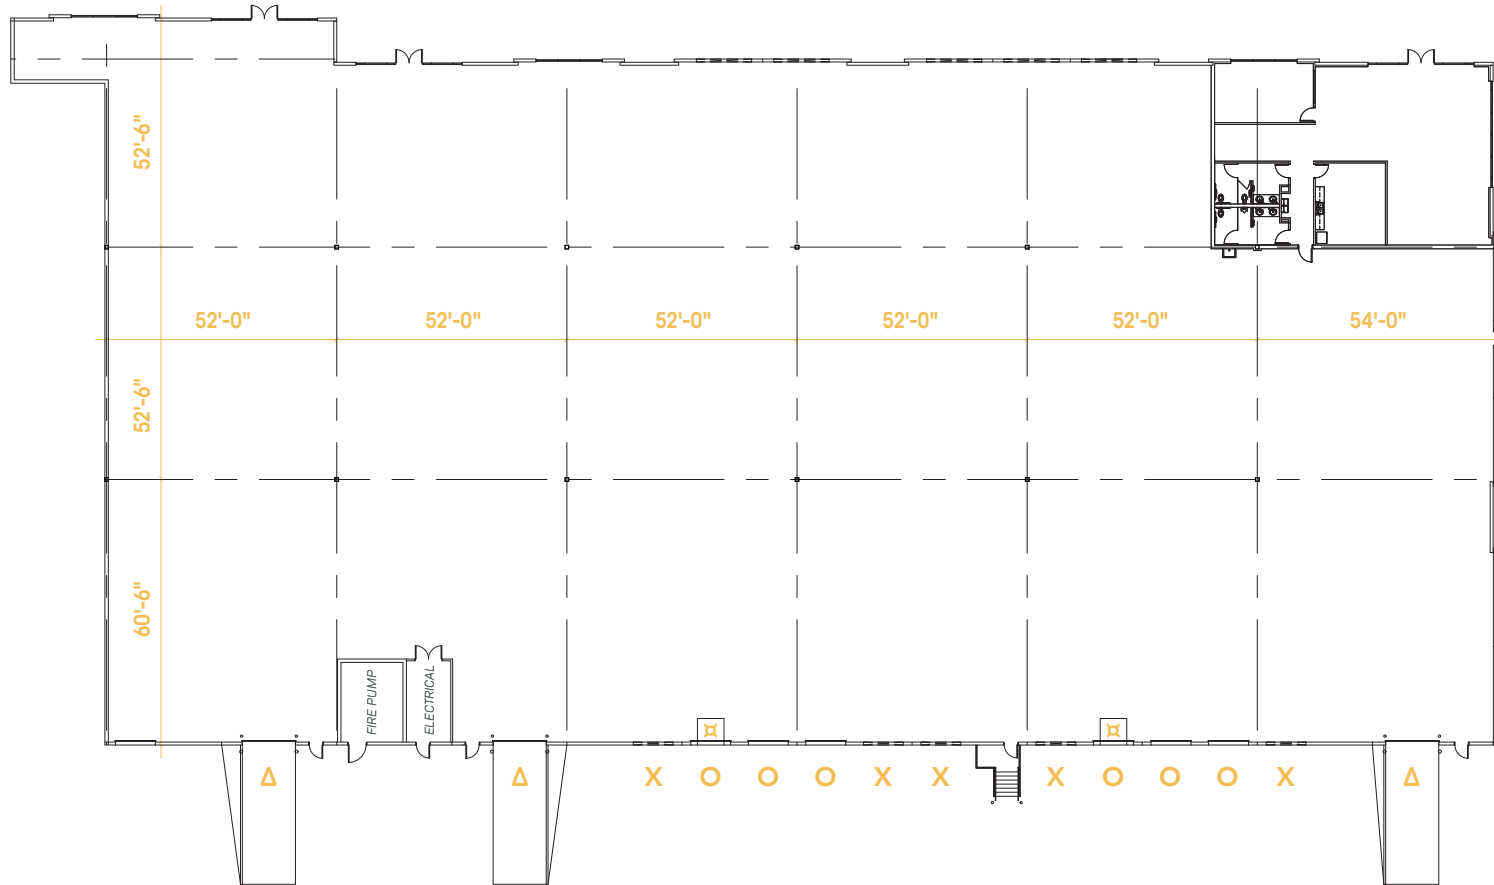

Suite 185 - 49,189 Sq. Ft.

△ = DRIVE-IN
 X = KNOCK-OUT
 ○ = DOCK DOOR
 ⌘ = PIT LEVELER

** Dimensions are Deemed as Accurate but not to Scale*