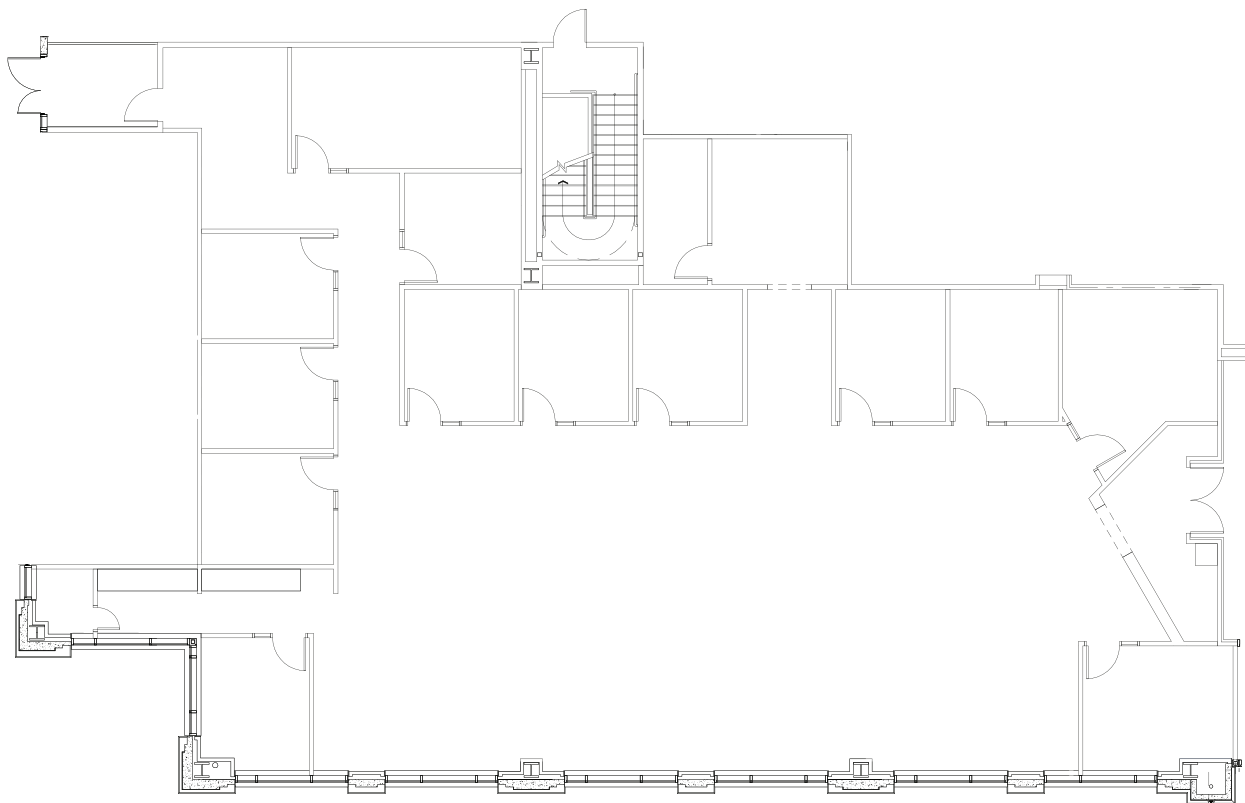

WADE III SUITE 104

6,271 SF

JANE DOGGETT, CCIM
919.625.8828
JANE.DOGGETT@FOUNDRYCOMMERCIAL.COM

PATRICK BLACKLEY
919.274.9323
PATRICK.BLACKLEY@FOUNDRYCOMMERCIAL.COM

FOUNDRY
COMMERCIAL

 **PGIM REAL ESTATE**

DRP