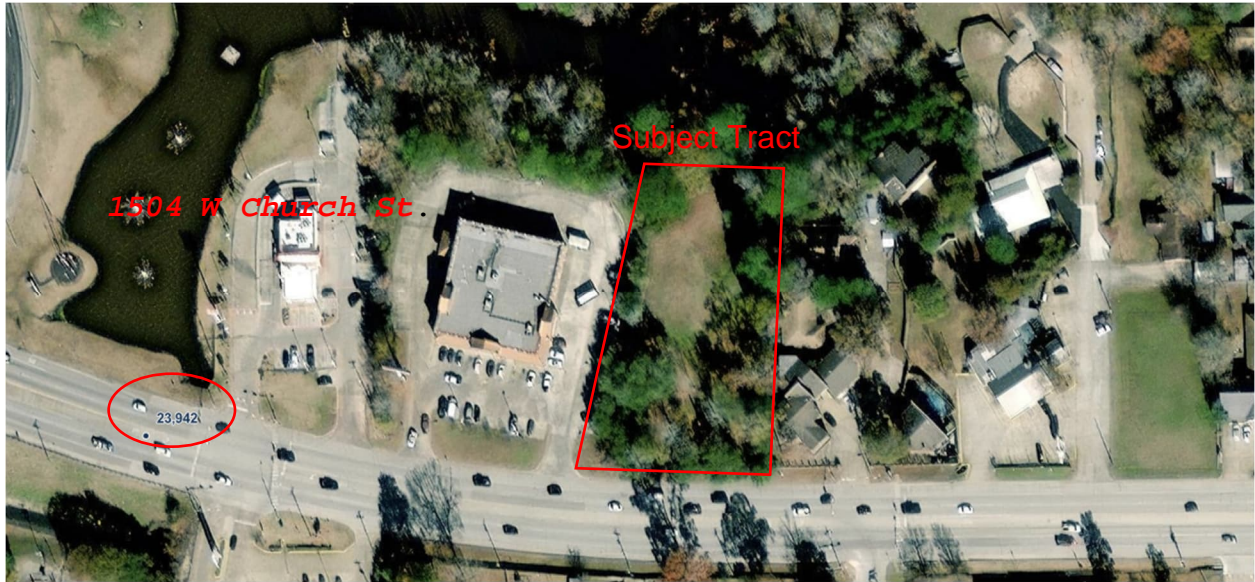

TX Dot Traffic Count

Traffic count in front of Waterbury at 1504 W Church St., is 23,942.

Traffic Count in front of City Hall at 200 W Church St., is 17,238