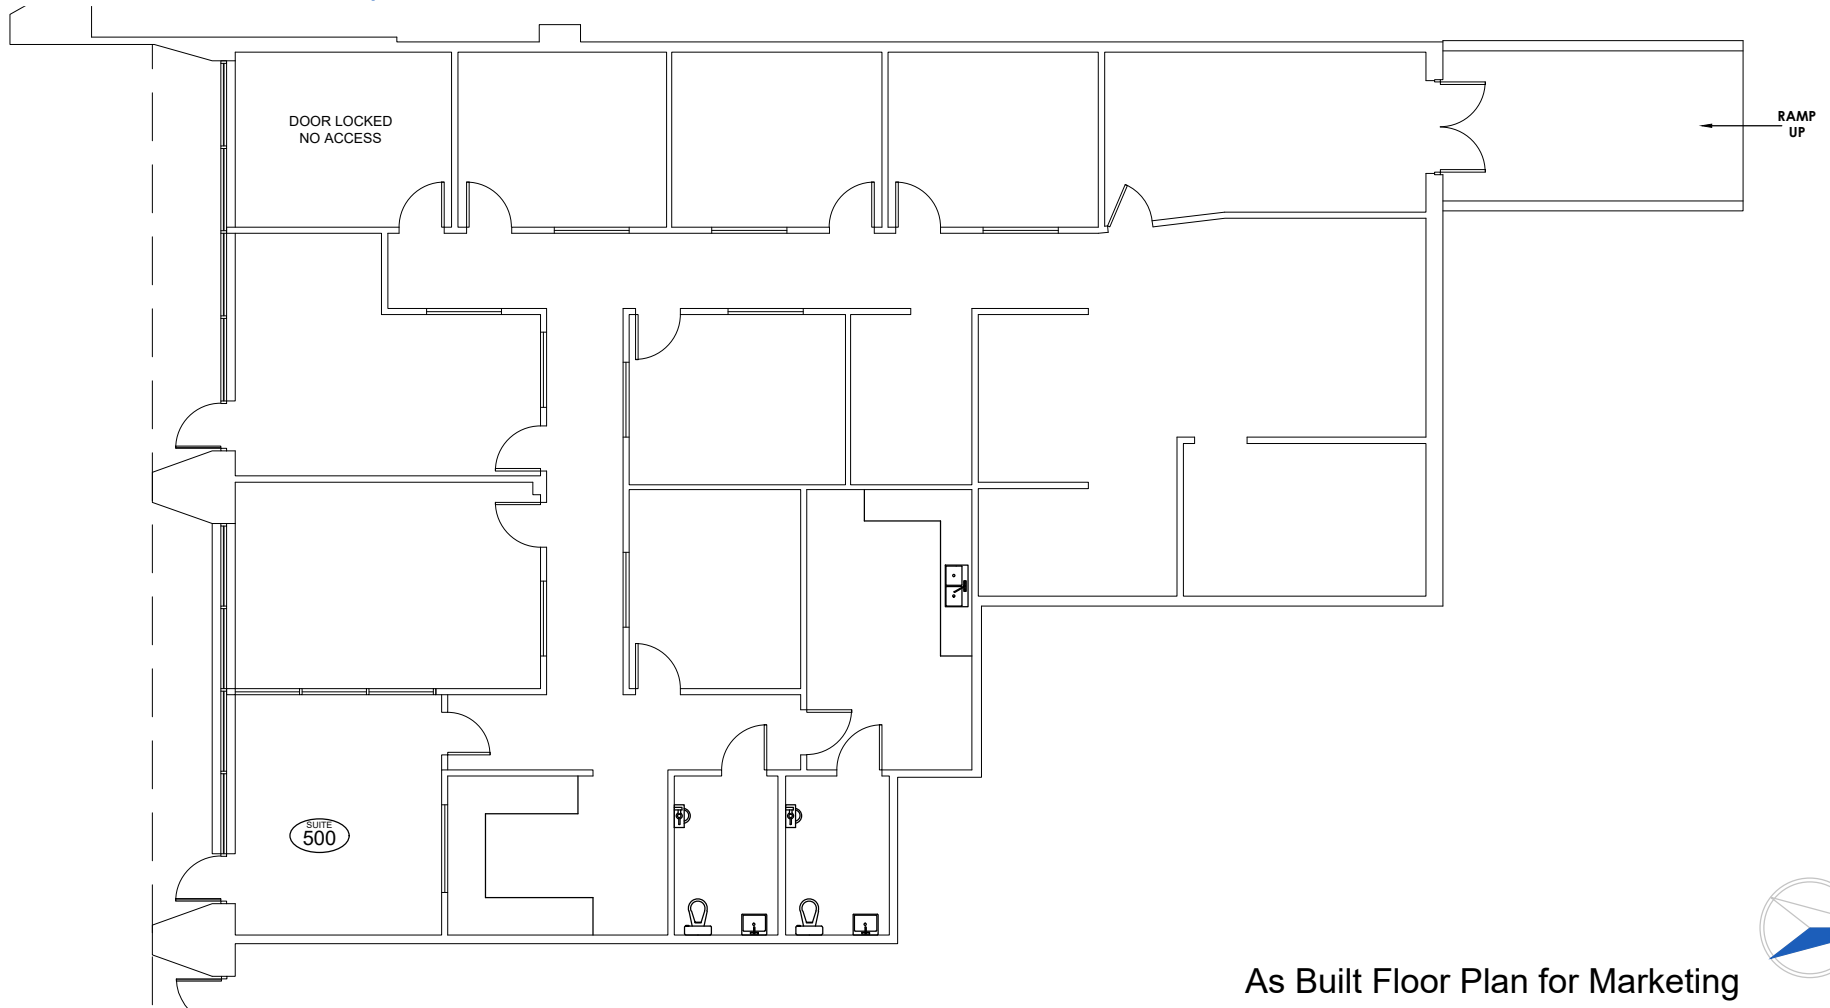

# 3904 Corporex Drive As Built Marketing Package

3904 Corporex Drive, Tampa, FL 33619

Building: 3  
Suite: 500  
Sheet: A-4

Scale: Not to Scale  
Sheet Size: 8.5" x 11"  
Not For Construction

Total Area - 4,653 SF

## Building Information

DECK HEIGHT:	N/A
CEILING HEIGHT:	8'-11"
CLEAR HEIGHT:	8'-11"
SPRINKLERED:	No

As Built Floor Plan for Marketing