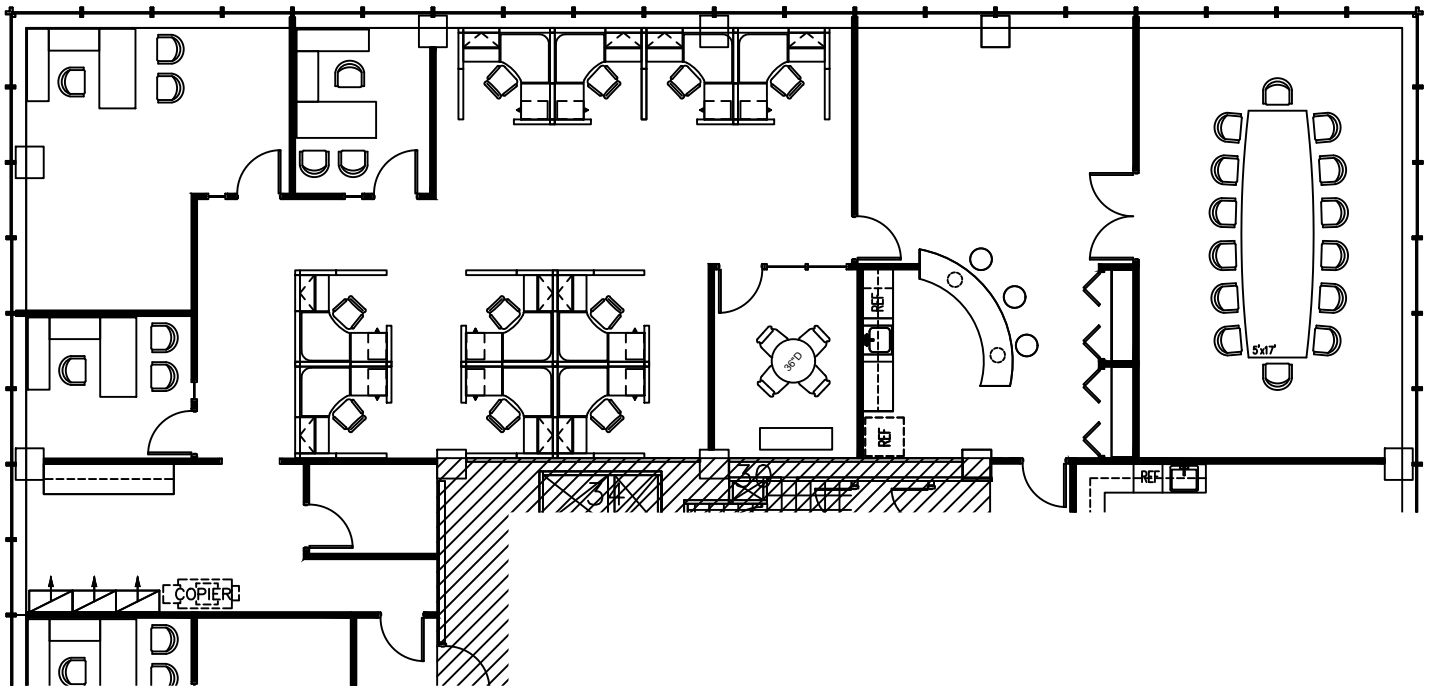

LEASE BY:

Richard Bowers & Co.
Real Estate

260 Peachtree St • Suite 2500 • Atlanta, Ga 30303

Management Services, Inc.
Property Management

260 Peachtree St • Suite 2500 • Atlanta, Ga 30303

Note: Furniture and Equipment shown for design purposes only.

260 PEACHTREE ST. NW

10TH FLOOR - SUITE 1000

3,910 RSF

260 PEACHTREE

260 Peachtree St. Suite 1100 | Atlanta, GA 30303

Development, Inc.
Development & Property Services

260 Peachtree St • Suite 2500 • Atlanta, Ga 30303