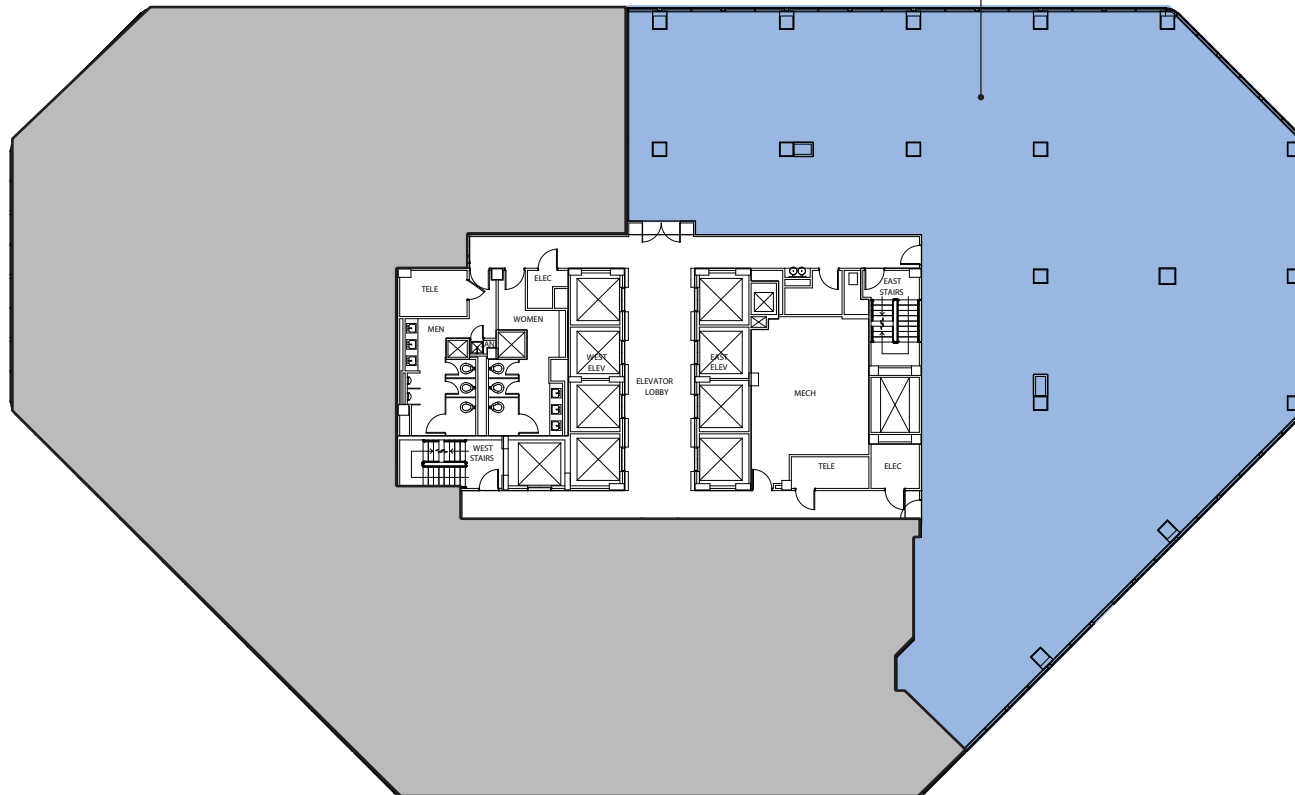

# FLOOR 16

ARLINGTON  
TOWER  
1300 N 17TH STREET

SUITE 1600  
8,873 RSF

WHITE BOX  
CONDITION

TONY WOMACK  
703.328.1929

BERNIE MCKEEVER JR.  
703.919.6750

SPENCER STOFFER  
703.216.9090

MEGAN REARDEN  
703.299.6363