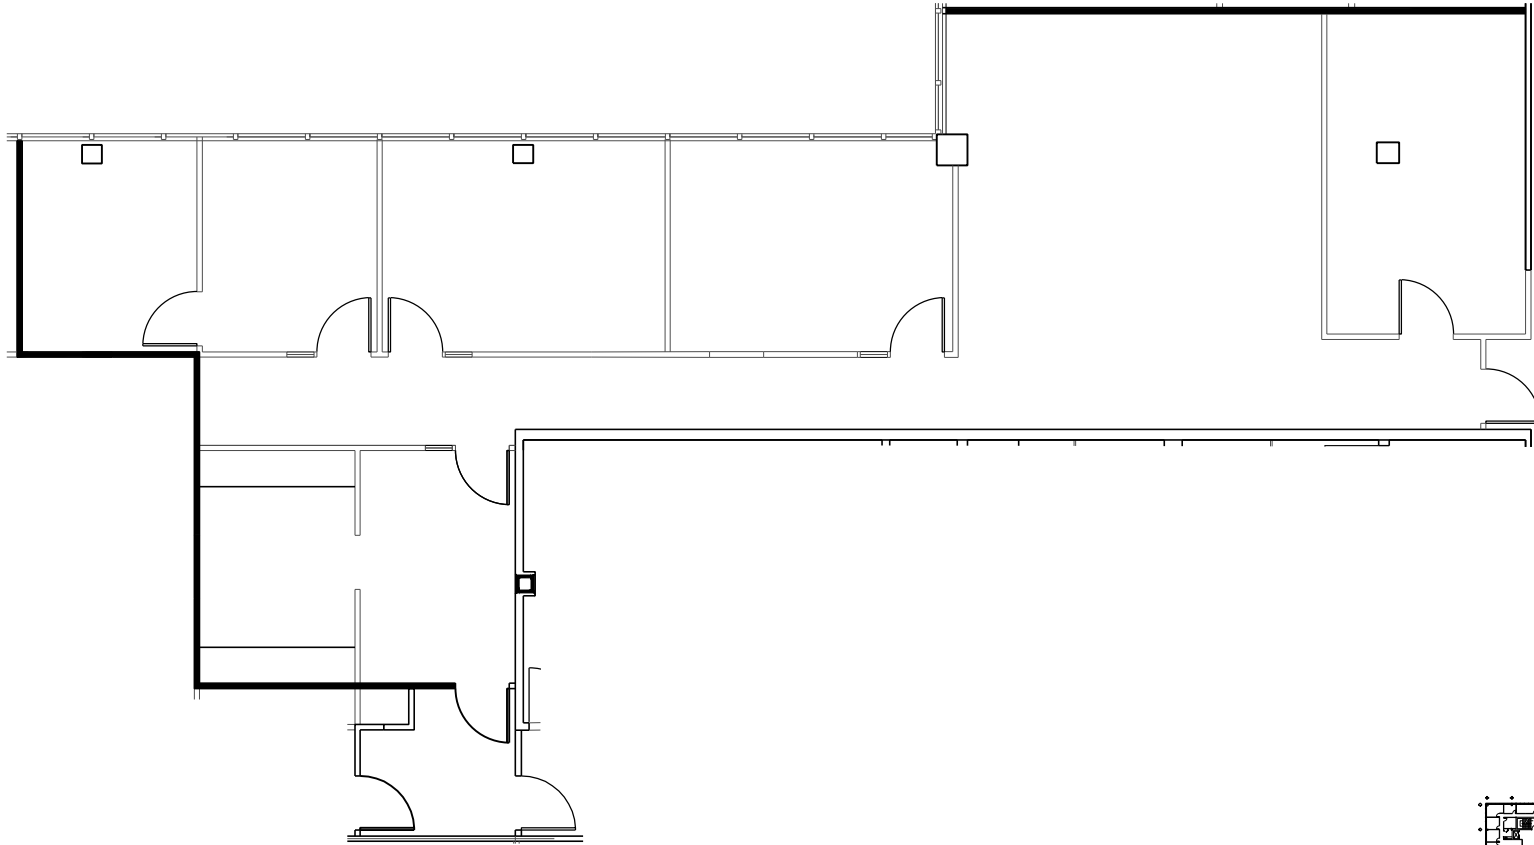

BINGHAM OFFICE PARK

30400 TELEGRAPH BINGHAM FARMS, MI 48025

30100 TELEGRAPH ROAD
SUITE 366
BINGHAM FARMS, MI 48025
(248) 399-9999
FAX: (248) 399-9393

SUITE 329

8.30.18 SCALE: 3/32" = 1'-0"

1,834 U.S.F.
2,017 R.S.F.

THIRD FLOOR KEY PLAN

NO SCALE