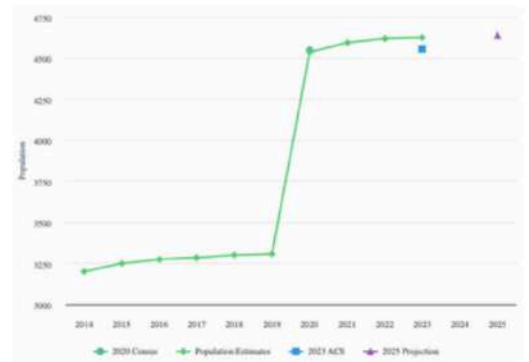

PARKS

ACCOMODATION

ATTRACTIONS

SHOPPING

• Agawam Park • Lola Prentice Memorial Park • Downs Family Park • Coopers Beach • Richard L. Fowler Nature Walk	• Southampton Inn • The 1708 House • Harpoon House • Villa Southampton Village • Southampton Village Motel	• Southampton Arts Center • Parrish Art Museum • Southampton History Museum • Southampton Cultural Center • Tate’s Bake Shop	• Flying Point Surf & Sport • Hildreth’s • TENET • London Jewelers • Ralph Lauren