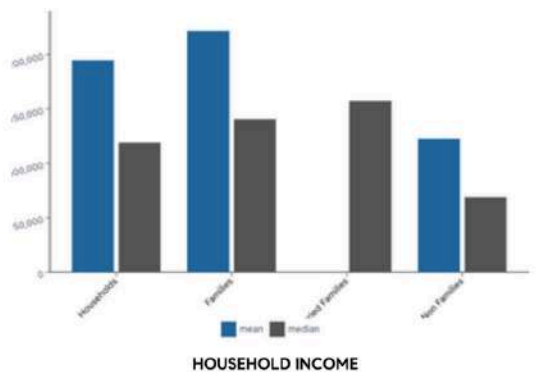

PARKS

ACCOMODATION

ATTRACTIONS

SHOPPING

• Agawam Park • Lola Prentice Memorial Park • Downs Family Park • Coopers Beach • Richard L. Fowler Nature Walk	• Southampton Inn • The 1708 House • Harpoon House • Villa Southampton Village • Southampton Village Motel	• Southampton Arts Center • Parrish Art Museum • Southampton History Museum • Southampton Cultural Center • Tate’s Bake Shop	• Flying Point Surf & Sport • Hildreth’s • TENET • London Jewelers • Ralph Lauren