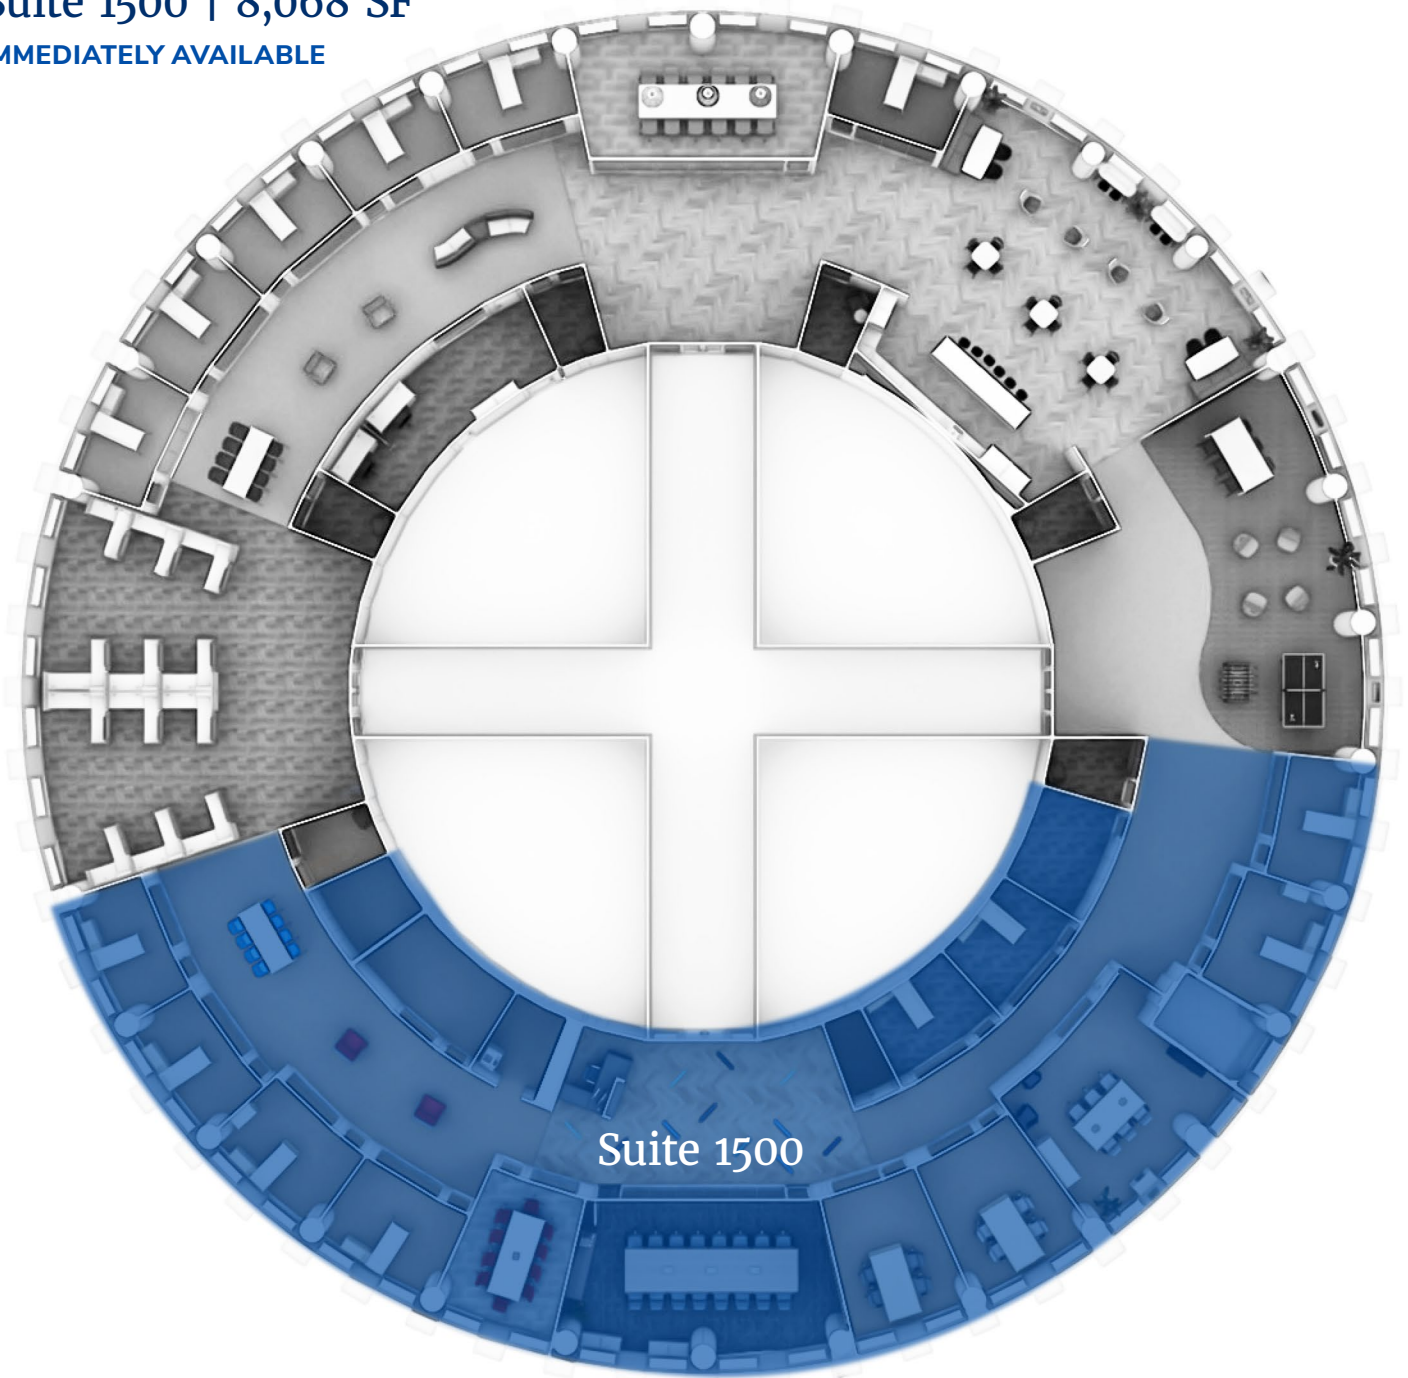

For Sublease

400 N Ashley Dr. Suite 1500 | Tampa Florida

Suite 1500 | 8,068 SF

IMMEDIATELY AVAILABLE

Suite 1500

For Leasing Information, please contact:

K.C. Tenukas

kc.tenukas@streamrealty.com

M 813.212.0009

Trevor Harris

trevor.harris@streamrealty.com

M 484.201.8240

Stream Realty Partners and its affiliates, representatives, partners, employees, agents, brokers, or contractors make no representation, guarantee, or warranty as to the accuracy or completeness of the information provided herein.