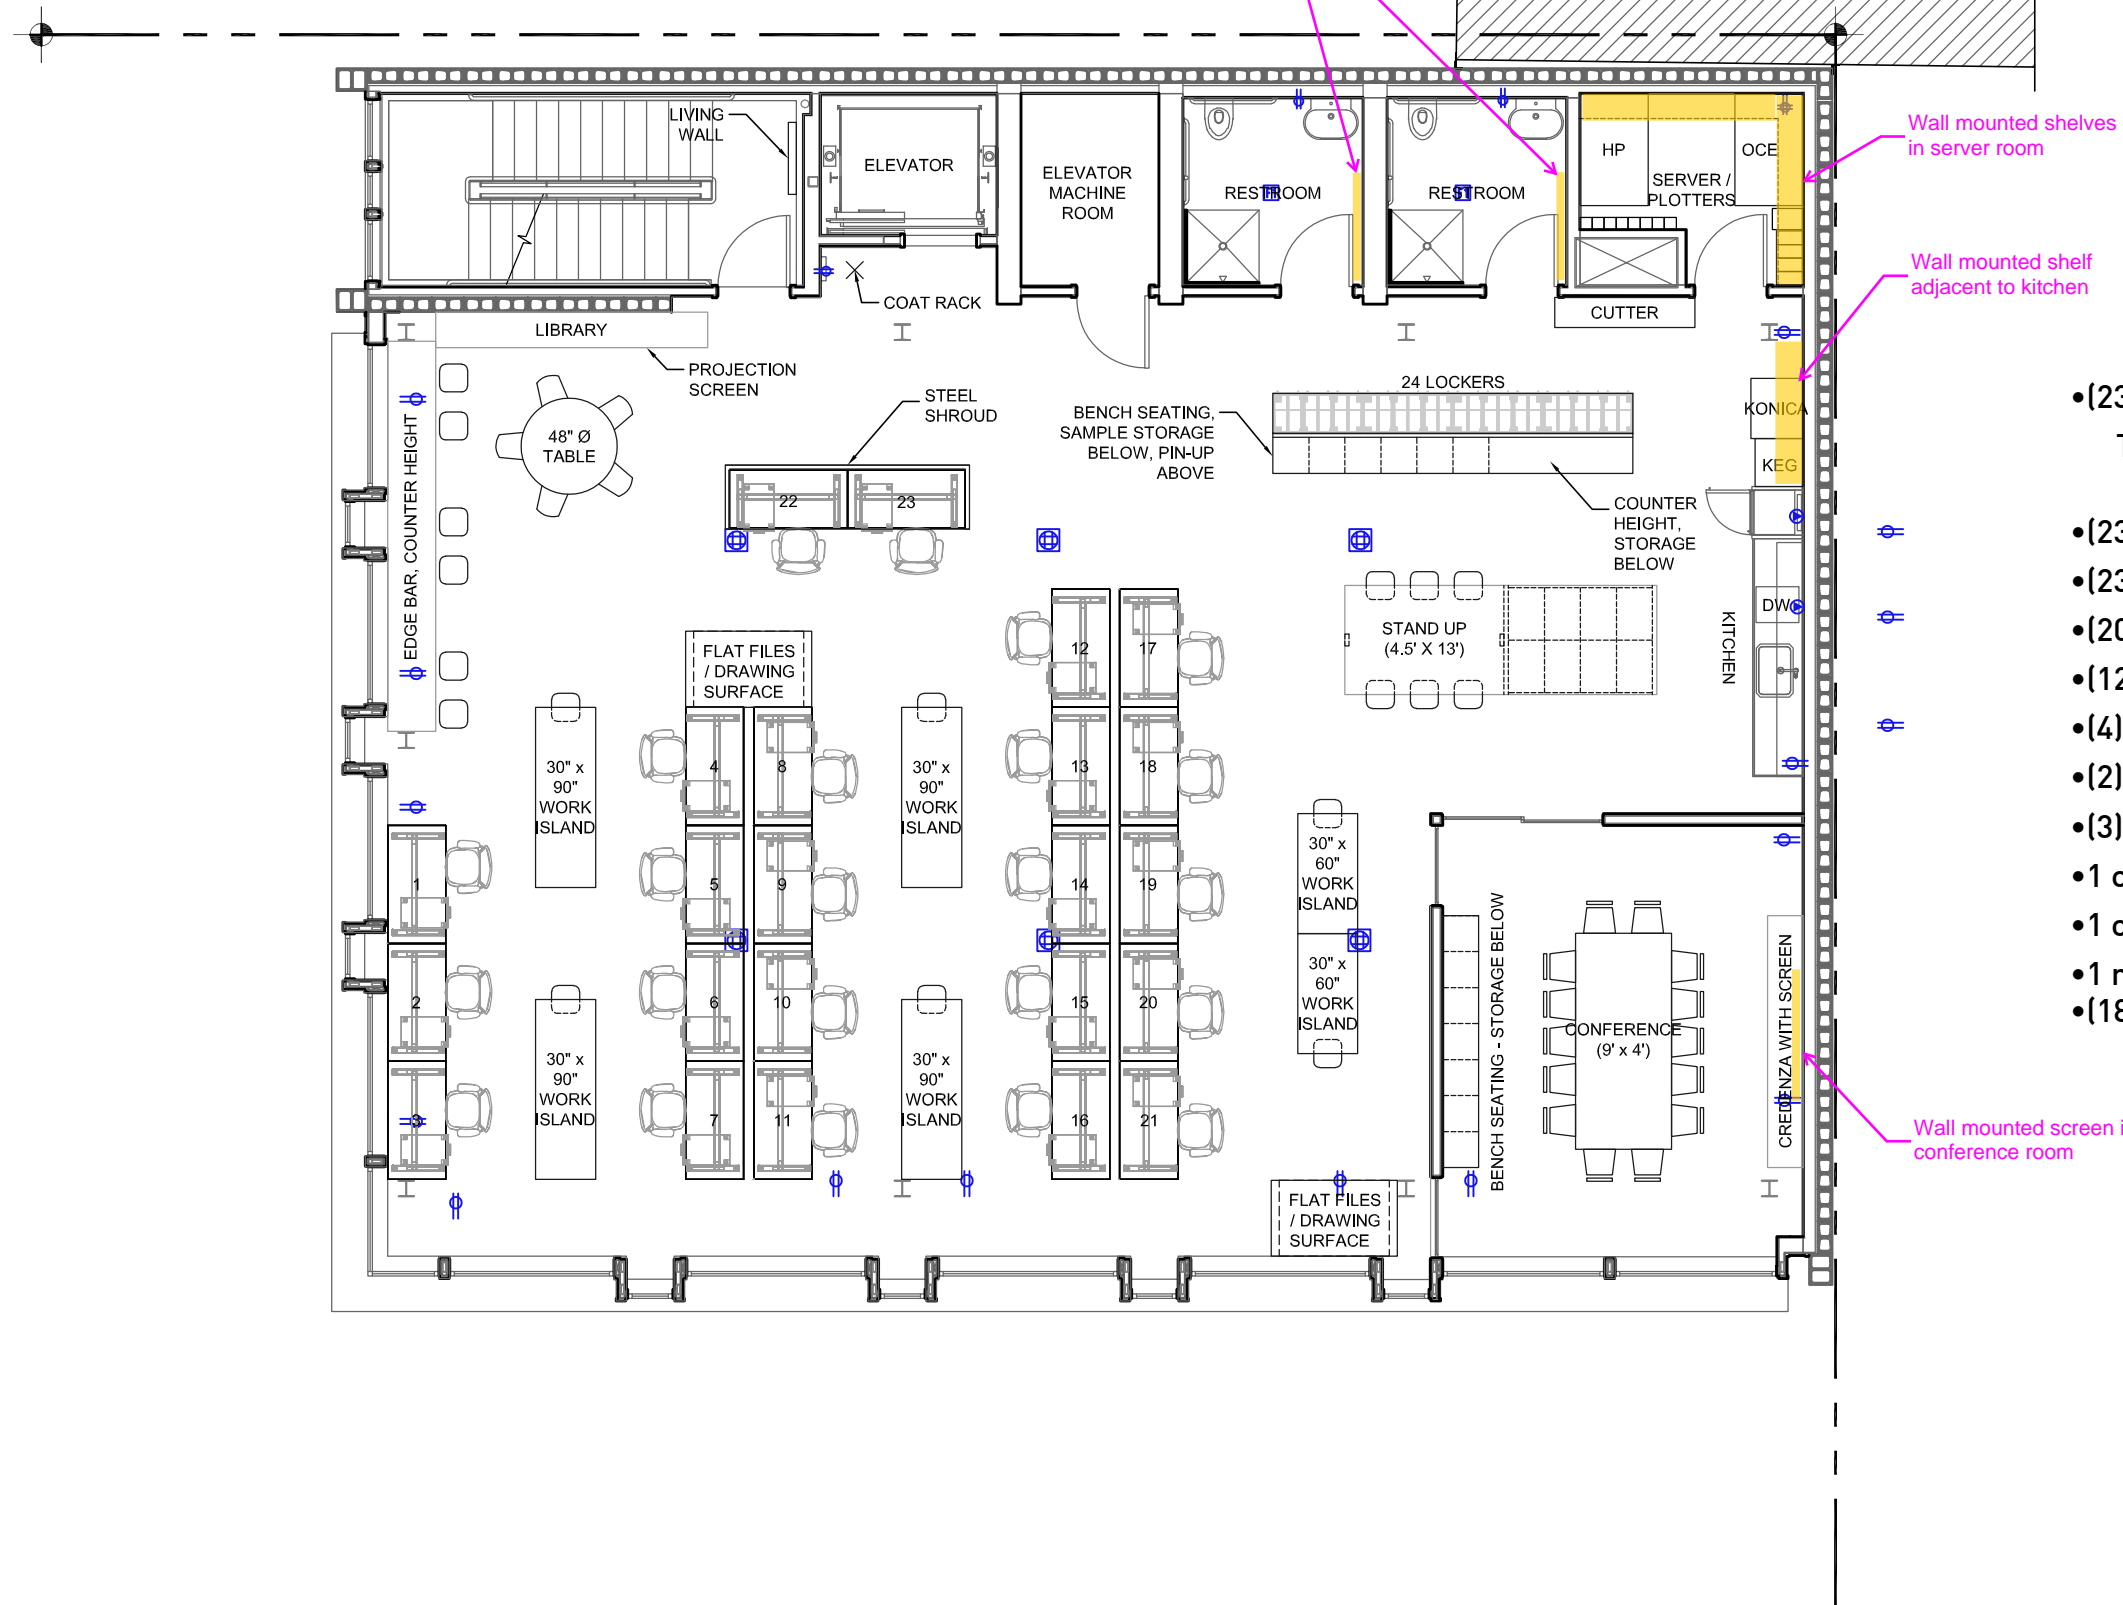

Option A

23 (+3) - 60" wide workstations

- (23) 60" workstations
Tonic priced as: (3) 4-packs, (1) 6-pack, (1) 3-pack, (1) 2-pack
- (23) Zo Slim storage trolleys
- (23) desk chairs
- (20) +/- under desk mounts for CPU's
- (12) columns of lockers (2 half length lockers per unit)
- (4) 30" x 90" Bahn work islands
- (2) 30" x 60" Bahn work islands
- (3) bench seating with storage on wheels (for conference room)
- 1 conference table (9' x 4' +/-)
- 1 credenza (tall if possible) for screen / conference computer
- 1 round or elliptical table (48" dia +/-)
- (18) counter height stools