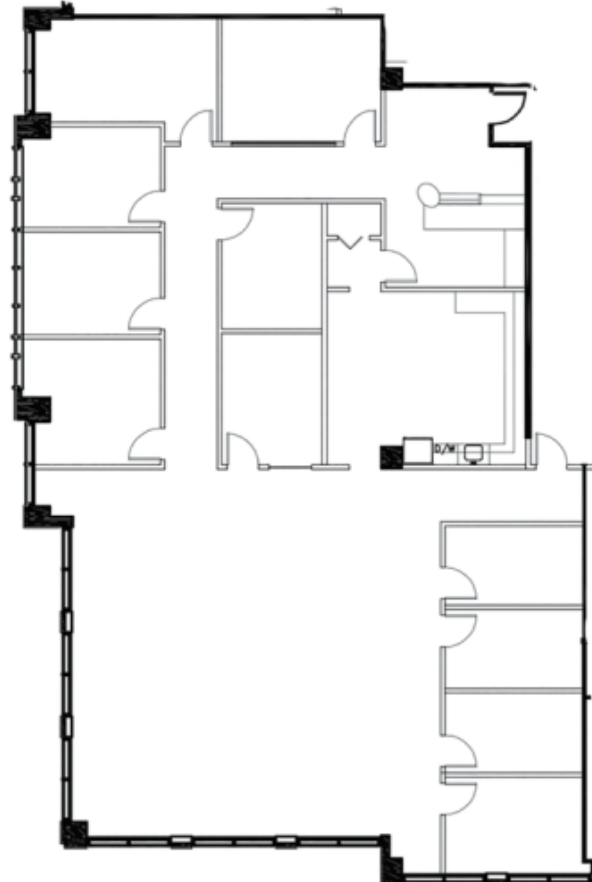

PRIMERA TOWERS

PRIMERA | 4 TOWERS

300 PRIMERA BOULEVARD

- 122,056 s.f. - Bighthouse
- 4 stories and Level 3
- Built in 1999 as providers

Suite	Size (r.s.f.)
356	4,391 s.f.

PARMENTER REALTY PARTNERS

MICAH STRADER
micah.strader@jll.com
T +1 407 982 8688