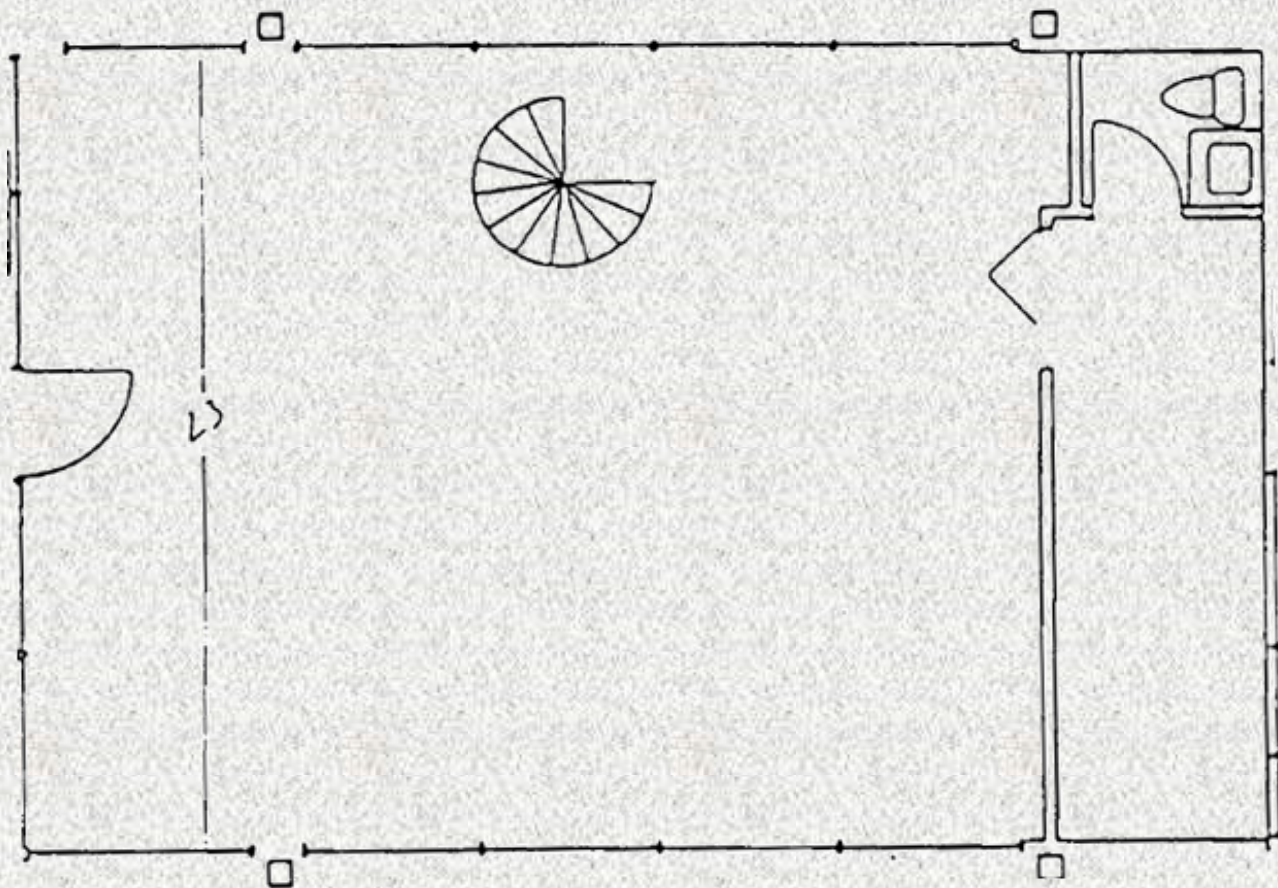

# Shadow Mountain Office Center

5840 S. Memorial Drive Tulsa, Oklahoma

**TFP**

TWENTY FIRST PROPERTIES, INC.

**Suite 225**  
**1,356 Sq. Ft.**

- Hair Salon Floor Plan

For additional information contact  
Paul D. Wilson  
at 918-743-4300 or  
email [paul@tfptulsa.com](mailto:paul@tfptulsa.com)  
[www.tfptulsa.com](http://www.tfptulsa.com)