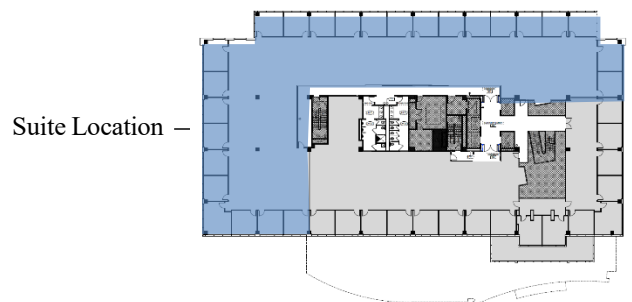

ROUNABOUT PLAZA

1600 Division Street | Nashville, TN

Suite 810

+/- 16,908 RSF

KEY PLAN

TOM HARWELL
tharwell@eakinpartners.com
(615) 425-5923

ROB EAKIN
reakin@eakinpartners.com
(615) 425-5927

EAKIN PARTNERS, LLC
1201 Demonbreun Street | Suite 1400
Nashville, Tennessee 37203
(615) 250-1800