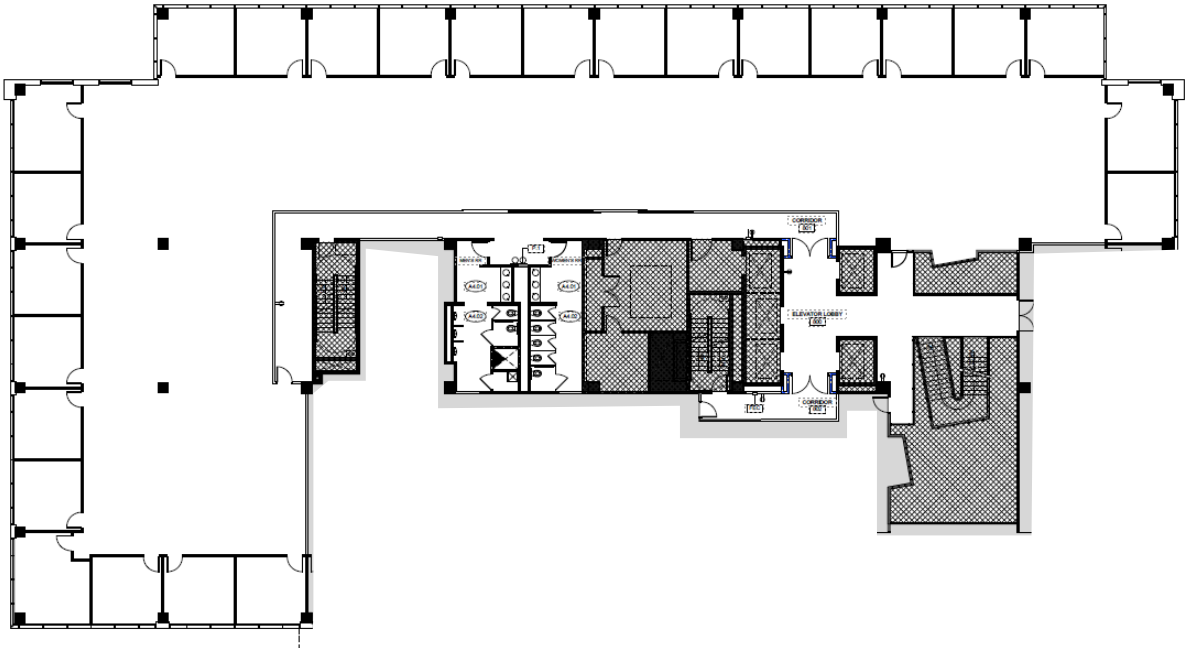

ROUNABOUT PLAZA

1600 Division Street | Nashville, TN

Suite 810

+/- 16,908 RSF

KEY PLAN

TOM HARWELL
tharwell@eakinpartners.com
(615) 425-5923

ROB EAKIN
reakin@eakinpartners.com
(615) 425-5927

EAKIN PARTNERS, LLC
1201 Demonbreun Street | Suite 1400
Nashville, Tennessee 37203
(615) 250-1800